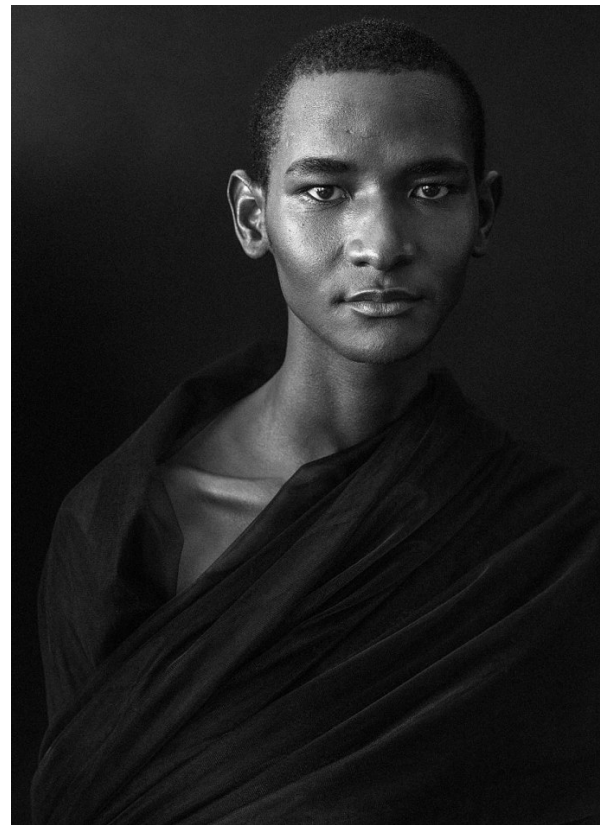

# BOSS MODELS

CAPE TOWN

THAPELO MOFOKENG

Height: 185cm Chest: 88cm Waist: 68cm Suit: 33 Shoe: 9.5 UK Hair: Black Eyes: Brown

# BOSS MODELS

CAPE TOWN