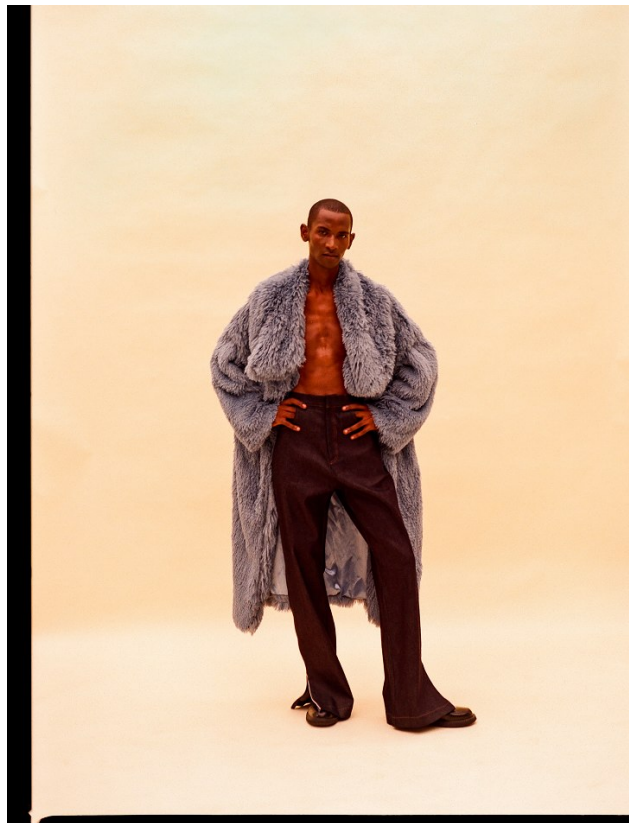

BOSS MODELS

CAPE TOWN

THAPELO MOFOKENG

Height: 185cm Chest: 88cm Waist: 68cm Suit: 33 Shoe: 9.5 UK Hair: Black Eyes: Brown