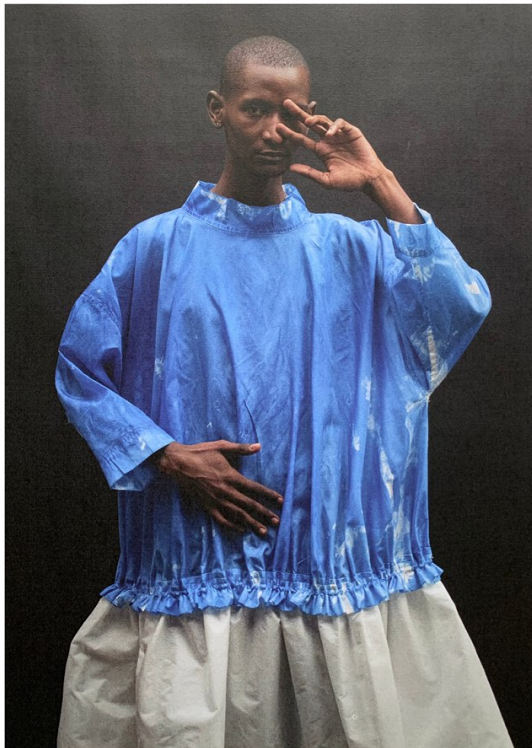

BOSS MODELS

CAPE TOWN

THAPELO MOFOKENG

Height: 185cm Chest: 88cm Waist: 68cm Suit: 33 Shoe: 9.5 UK Hair: Black Eyes: Brown

BOSS MODELS

CAPE TOWN

THAPELO MOFOKENG

Height: 185cm Chest: 88cm Waist: 68cm Suit: 33 Shoe: 9.5 UK Hair: Black Eyes: Brown