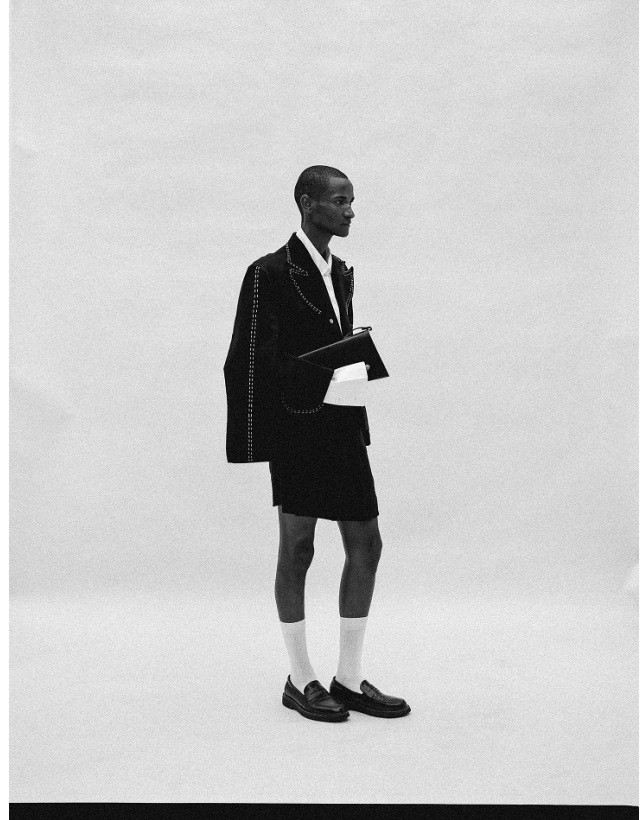

BOSS MODELS

CAPE TOWN

THAPELO MOFOKENG

Height: 185cm Chest: 88cm Waist: 68cm Suit: 33 Shoe: 9.5 UK Hair: Black Eyes: Brown