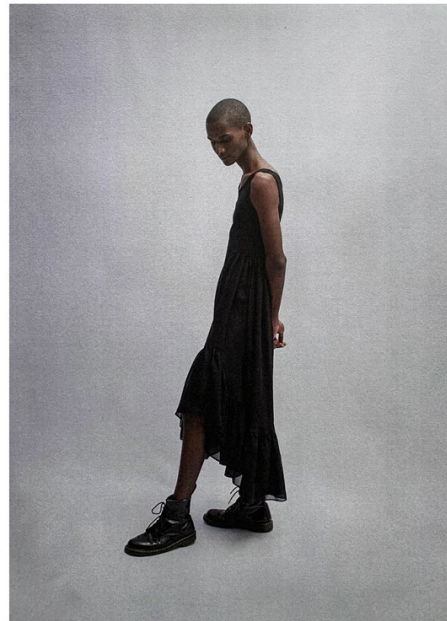

BOSS MODELS

CAPE TOWN

THAPELO MOFOKENG

Height: 185cm Chest: 88cm Waist: 68cm Suit: 33 Shoe: 9.5 UK Hair: Black Eyes: Brown

BOSS MODELS

CAPE TOWN

THAPELO MOFOKENG

Height: 185cm Chest: 88cm Waist: 68cm Suit: 33 Shoe: 9.5 UK Hair: Black Eyes: Brown