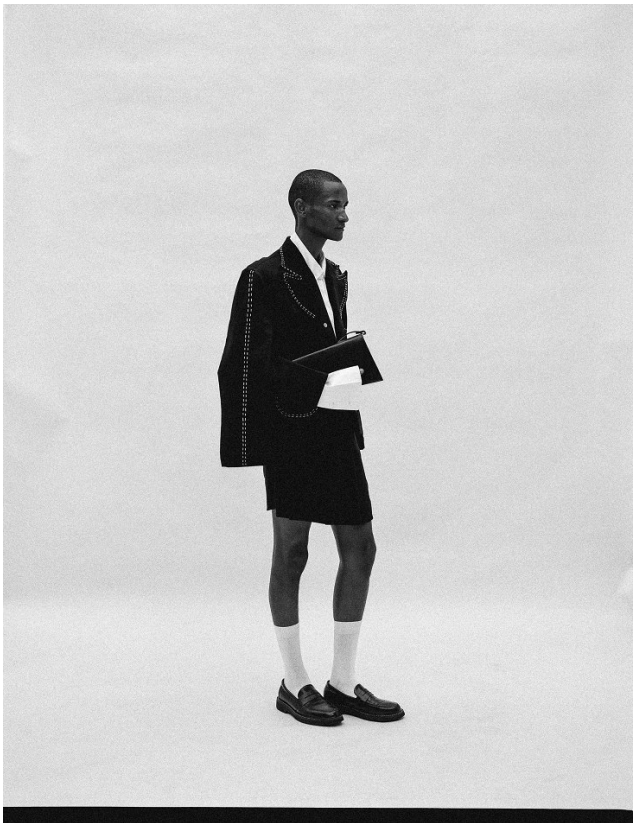

BOSS MODELS

CAPE TOWN

THAPELO MOFOKENG

Height: 185cm Chest: 88cm Waist: 68cm Suit: 33 Shoe: 9.5 UK Hair: Black Eyes: Brown

BOSS MODELS

CAPE TOWN

THAPELO MOFOKENG

Height: 185cm Chest: 88cm Waist: 68cm Suit: 33 Shoe: 9.5 UK Hair: Black Eyes: Brown