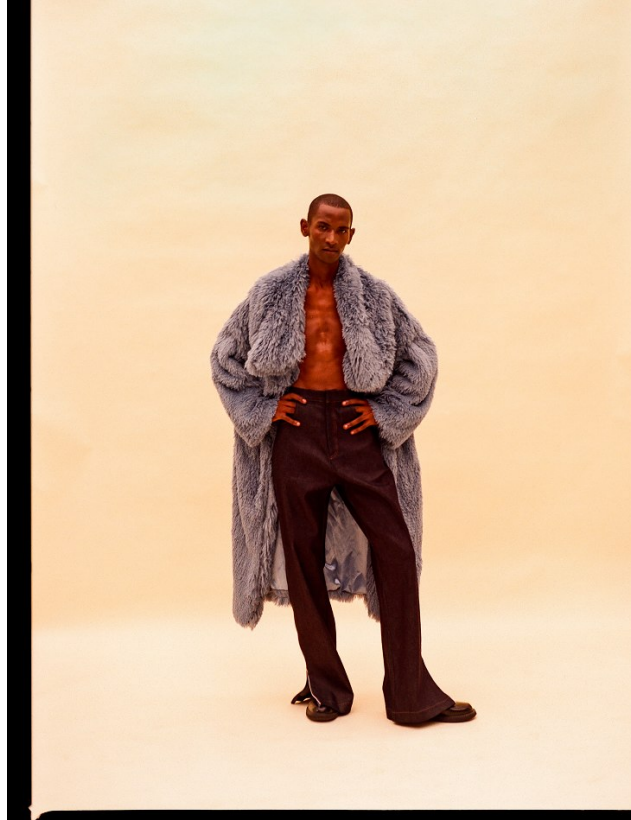

BOSS MODELS

CAPE TOWN

THAPELO MOFOKENG

Height: 185cm Chest: 88cm Waist: 68cm Suit: 33 Shoe: 9.5 UK Hair: Black Eyes: Brown