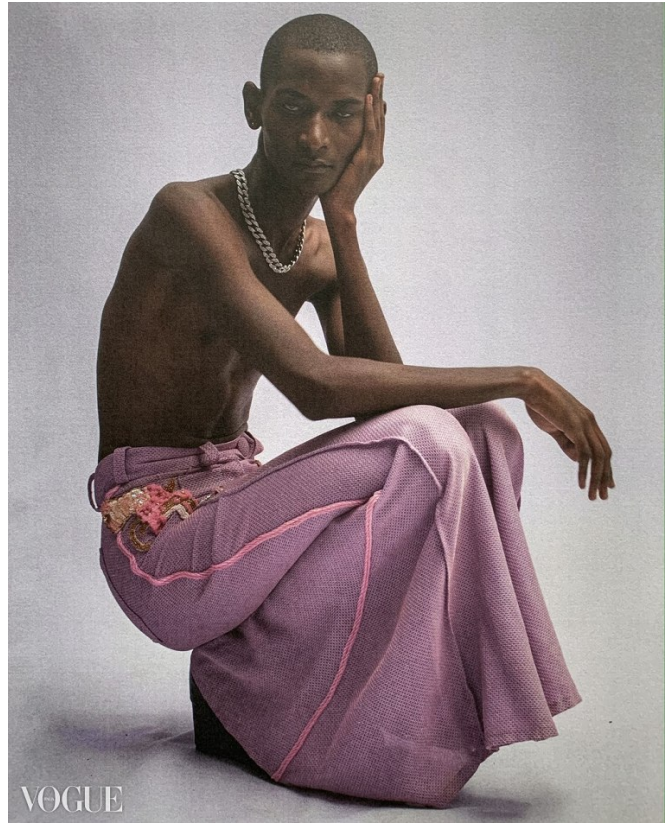

BOSS MODELS

CAPE TOWN

THAPELO MOFOKENG

Height: 185cm Chest: 88cm Waist: 68cm Suit: 33 Shoe: 9.5 UK Hair: Black Eyes: Brown