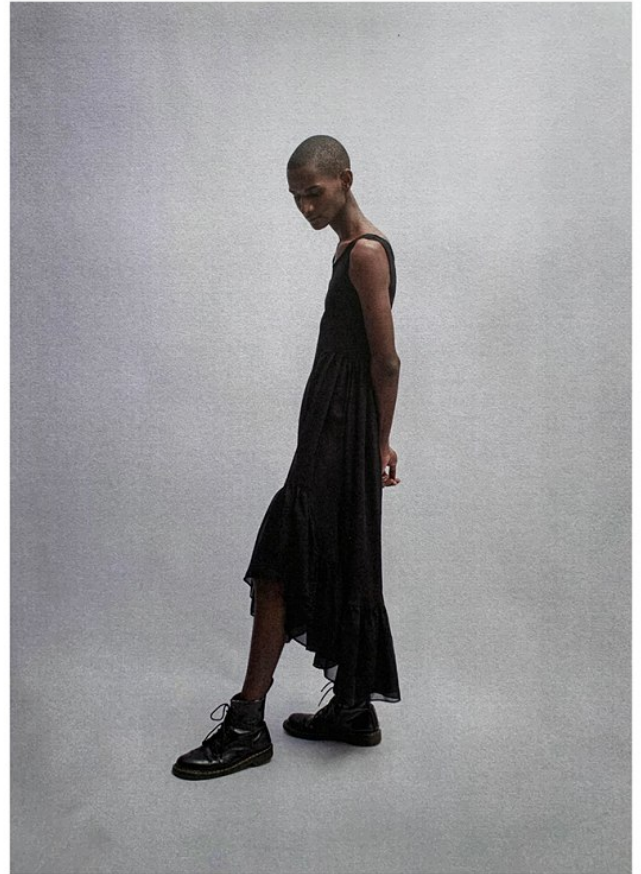

BOSS MODELS

CAPE TOWN

THAPELO MOFOKENG

Height: 185cm Chest: 88cm Waist: 68cm Suit: 33 Shoe: 9.5 UK Hair: Black Eyes: Brown