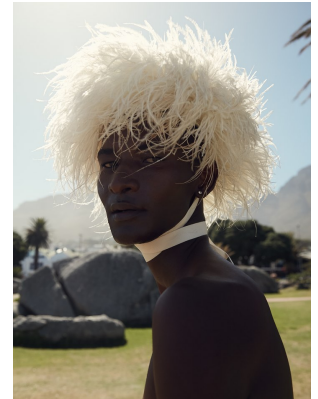

BOSS MODELS

CAPE TOWN

THAPELO MOFOKENG

Height: 185cm Chest: 85cm Waist: 70cm Suit: 33 Shoe: 9.5 UK Hair: Black Eyes: Brown

BOSS MODELS

CAPE TOWN

THAPELO MOFOKENG

Height: 185cm Chest: 85cm Waist: 70cm Suit: 33 Shoe: 9.5 UK Hair: Black Eyes: Brown

BOSS MODELS

CAPE TOWN

THAPELO MOFOKENG

Height: 185cm Chest: 85cm Waist: 70cm Suit: 33 Shoe: 9.5 UK Hair: Black Eyes: Brown