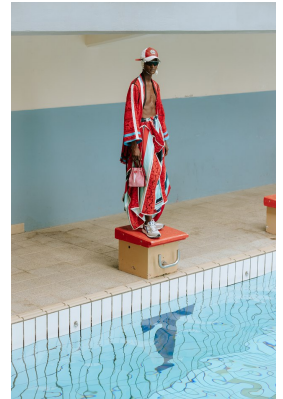

BOSS MODELS

CAPE TOWN

THAPELO MOFOKENG

Height: 185cm Chest: 88cm Waist: 68cm Suit: 33 Shoe: 9.5 UK Hair: Black Eyes: Brown

BOSS MODELS

CAPE TOWN

THAPELO MOFOKENG

Height: 185cm Chest: 88cm Waist: 68cm Suit: 33 Shoe: 9.5 UK Hair: Black Eyes: Brown

BOSS MODELS

CAPE TOWN

THAPELO MOFOKENG

Height: 185cm Chest: 88cm Waist: 68cm Suit: 33 Shoe: 9.5 UK Hair: Black Eyes: Brown