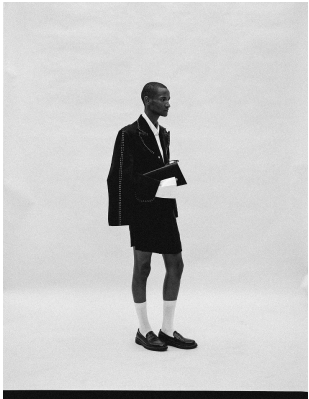

BOSS MODELS

CAPE TOWN

THAPELO MOFOKENG

Height: 185cm Chest: 88cm Waist: 68cm Suit: 33 Shoe: 9.5 UK Hair: Black Eyes: Brown

BOSS MODELS

CAPE TOWN

THAPELO MOFOKENG

Height: 185cm Chest: 88cm Waist: 68cm Suit: 33 Shoe: 9.5 UK Hair: Black Eyes: Brown

BOSS MODELS

CAPE TOWN

THAPELO MOFOKENG

Height: 185cm Chest: 88cm Waist: 68cm Suit: 33 Shoe: 9.5 UK Hair: Black Eyes: Brown