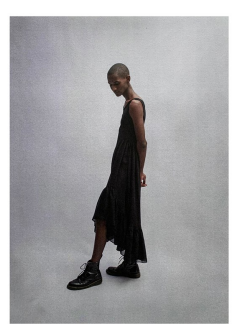

BOSS MODELS

CAPE TOWN

THAPELO MOFOKENG

Height: 185cm Chest: 88cm Waist: 68cm Suit: 33 Shoe: 9.5 UK Hair: Black Eyes: Brown

BOSS MODELS

CAPE TOWN

THAPELO MOFOKENG

Height: 185cm Chest: 88cm Waist: 68cm Suit: 33 Shoe: 9.5 UK Hair: Black Eyes: Brown

BOSS MODELS

CAPE TOWN

THAPELO MOFOKENG

Height: 185cm Chest: 88cm Waist: 68cm Suit: 33 Shoe: 9.5 UK Hair: Black Eyes: Brown