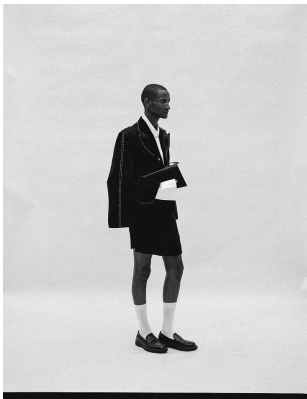

BOSS MODELS

CAPE TOWN

THAPELO MOFOKENG

Height: 185cm Chest: 88cm Waist: 68cm Suit: 33 Shoe: 9.5 UK Hair: Black Eyes: Brown