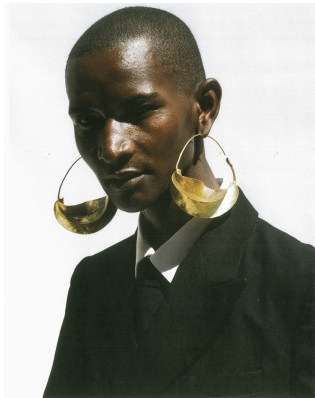

BOSS MODELS

CAPE TOWN

THAPELO MOFOKENG

Height: 185cm Chest: 88cm Waist: 68cm Suit: 33 Shoe: 9.5 UK Hair: Black Eyes: Brown

BOSS MODELS

CAPE TOWN

THAPELO MOFOKENG

Height: 185cm Chest: 88cm Waist: 68cm Suit: 33 Shoe: 9.5 UK Hair: Black Eyes: Brown

BOSS MODELS

CAPE TOWN

THAPELO MOFOKENG

Height: 185cm Chest: 88cm Waist: 68cm Suit: 33 Shoe: 9.5 UK Hair: Black Eyes: Brown