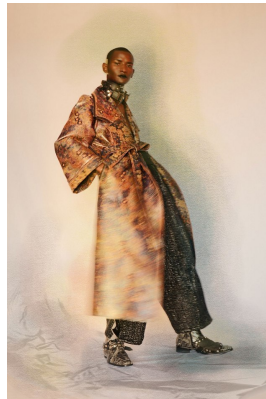

BOSS MODELS

CAPE TOWN

THAPELO MOFOKENG

Height: 185cm Chest: 85cm Waist: 70cm Suit: 33 Shoe: 9.5 UK Hair: Black Eyes: Brown

BOSS MODELS

CAPE TOWN

THAPELO MOFOKENG

Height: 185cm Chest: 85cm Waist: 70cm Suit: 33 Shoe: 9.5 UK Hair: Black Eyes: Brown

BOSS MODELS

CAPE TOWN

THAPELO MOFOKENG

Height: 185cm Chest: 85cm Waist: 70cm Suit: 33 Shoe: 9.5 UK Hair: Black Eyes: Brown