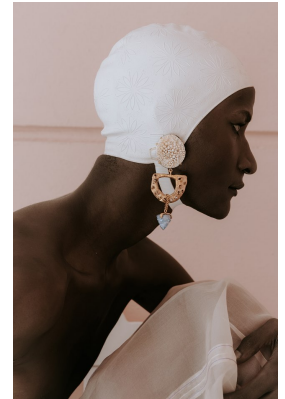

BOSS MODELS

CAPE TOWN

THAPELO MOFOKENG

Height: 185cm Chest: 88cm Waist: 68cm Suit: 33 Shoe: 9.5 UK Hair: Black Eyes: Brown

BOSS MODELS

CAPE TOWN

THAPELO MOFOKENG

Height: 185cm Chest: 88cm Waist: 68cm Suit: 33 Shoe: 9.5 UK Hair: Black Eyes: Brown

BOSS MODELS

CAPE TOWN

THAPELO MOFOKENG

Height: 185cm Chest: 88cm Waist: 68cm Suit: 33 Shoe: 9.5 UK Hair: Black Eyes: Brown