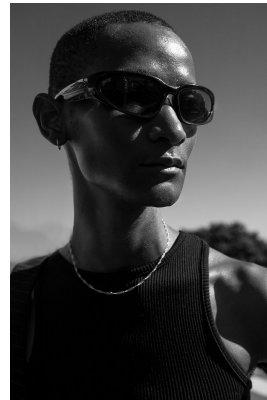

# BOSS MODELS

CAPE TOWN

## THAPELO MOFOKENG

Height: 185cm Chest: 88cm Waist: 68cm Suit: 33 Shoe: 9.5 UK Hair: Black Eyes: Brown