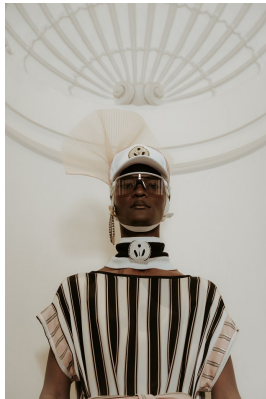

BOSS MODELS

CAPE TOWN

THAPELO MOFOKENG

Height: 185cm Chest: 85cm Waist: 70cm Suit: 33 Shoe: 9.5 UK Hair: Black Eyes: Brown

BOSS MODELS

CAPE TOWN

THAPELO MOFOKENG

Height: 185cm Chest: 85cm Waist: 70cm Suit: 33 Shoe: 9.5 UK Hair: Black Eyes: Brown

BOSS MODELS

CAPE TOWN

THAPELO MOFOKENG

Height: 185cm Chest: 85cm Waist: 70cm Suit: 33 Shoe: 9.5 UK Hair: Black Eyes: Brown