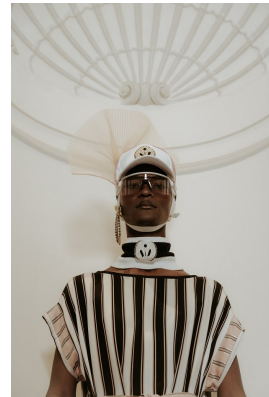

BOSS MODELS

CAPE TOWN

THAPELO MOFOKENG

Height: 185cm Chest: 88cm Waist: 68cm Suit: 33 Shoe: 9.5 UK Hair: Black Eyes: Brown

BOSS MODELS

CAPE TOWN

THAPELO MOFOKENG

Height: 185cm Chest: 88cm Waist: 68cm Suit: 33 Shoe: 9.5 UK Hair: Black Eyes: Brown

BOSS MODELS

CAPE TOWN

THAPELO MOFOKENG

Height: 185cm Chest: 88cm Waist: 68cm Suit: 33 Shoe: 9.5 UK Hair: Black Eyes: Brown