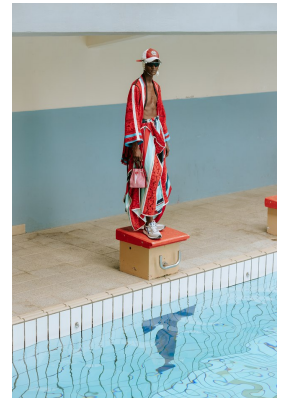

# BOSS MODELS

CAPE TOWN

## THAPELO MOFOKENG

Height: 185cm Chest: 88cm Waist: 68cm Suit: 33 Shoe: 9.5 UK Hair: Black Eyes: Brown