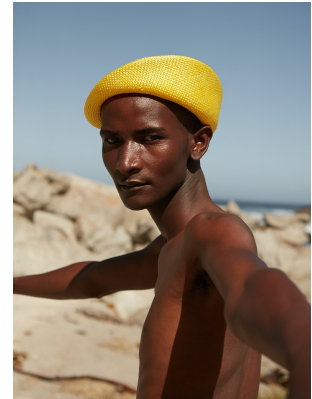

BOSS MODELS

CAPE TOWN

THAPELO MOFOKENG

Height: 185cm Chest: 88cm Waist: 68cm Suit: 33 Shoe: 9.5 UK Hair: Black Eyes: Brown

BOSS MODELS

CAPE TOWN

THAPELO MOFOKENG

Height: 185cm Chest: 88cm Waist: 68cm Suit: 33 Shoe: 9.5 UK Hair: Black Eyes: Brown

BOSS MODELS

CAPE TOWN

THAPELO MOFOKENG

Height: 185cm Chest: 88cm Waist: 68cm Suit: 33 Shoe: 9.5 UK Hair: Black Eyes: Brown