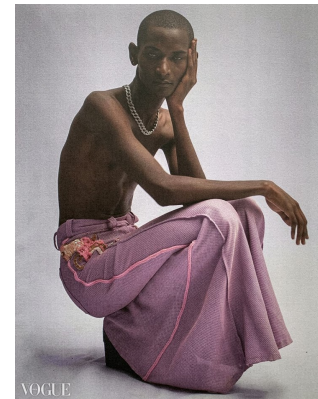

BOSS MODELS

CAPE TOWN

THAPELO MOFOKENG

Height: 185cm Chest: 88cm Waist: 68cm Suit: 33 Shoe: 9.5 UK Hair: Black Eyes: Brown