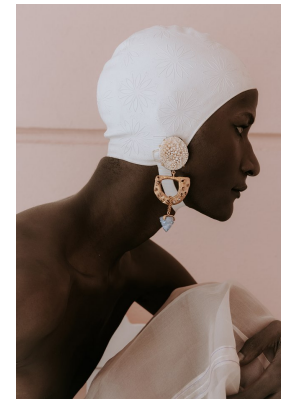

BOSS MODELS

CAPE TOWN

THAPELO MOFOKENG

Height: 185cm Chest: 88cm Waist: 68cm Suit: 33 Shoe: 9.5 UK Hair: Black Eyes: Brown