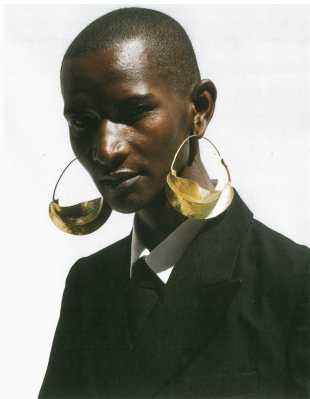

# BOSS MODELS

CAPE TOWN

## THAPELO MOFOKENG

Height: 185cm Chest: 88cm Waist: 68cm Suit: 33 Shoe: 9.5 UK Hair: Black Eyes: Brown