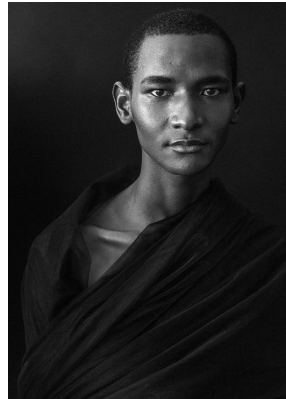

# BOSS MODELS

CAPE TOWN

## THAPELO MOFOKENG

Height: 185cm Chest: 88cm Waist: 68cm Suit: 33 Shoe: 9.5 UK Hair: Black Eyes: Brown