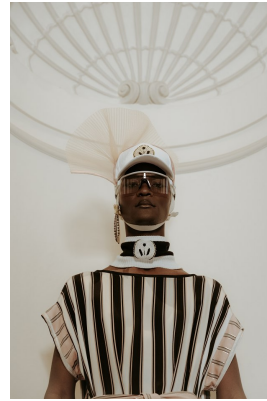

# BOSS MODELS

CAPE TOWN

## THAPELO MOFOKENG

Height: 185cm Chest: 88cm Waist: 68cm Suit: 33 Shoe: 9.5 UK Hair: Black Eyes: Brown