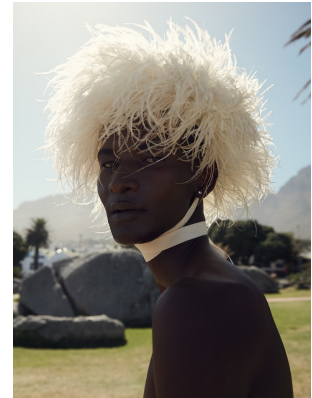

BOSS MODELS

CAPE TOWN

THAPELO MOFOKENG

Height: 185cm Chest: 88cm Waist: 68cm Suit: 33 Shoe: 9.5 UK Hair: Black Eyes: Brown

BOSS MODELS

CAPE TOWN

THAPELO MOFOKENG

Height: 185cm Chest: 88cm Waist: 68cm Suit: 33 Shoe: 9.5 UK Hair: Black Eyes: Brown

BOSS MODELS

CAPE TOWN

THAPELO MOFOKENG

Height: 185cm Chest: 88cm Waist: 68cm Suit: 33 Shoe: 9.5 UK Hair: Black Eyes: Brown