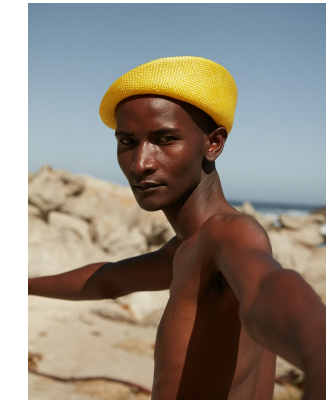

# BOSS MODELS

CAPE TOWN

## THAPELO MOFOKENG

Height: 185cm Chest: 88cm Waist: 68cm Suit: 33 Shoe: 9.5 UK Hair: Black Eyes: Brown