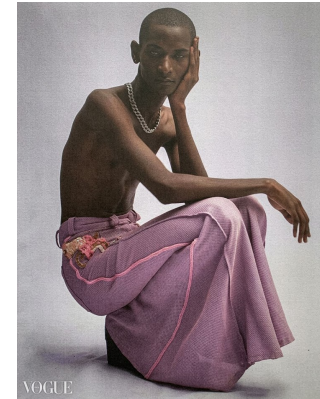

BOSS MODELS

CAPE TOWN

THAPELO MOFOKENG

Height: 185cm Chest: 88cm Waist: 68cm Suit: 33 Shoe: 9.5 UK Hair: Black Eyes: Brown

BOSS MODELS

CAPE TOWN

THAPELO MOFOKENG

Height: 185cm Chest: 88cm Waist: 68cm Suit: 33 Shoe: 9.5 UK Hair: Black Eyes: Brown

BOSS MODELS

CAPE TOWN

THAPELO MOFOKENG

Height: 185cm Chest: 88cm Waist: 68cm Suit: 33 Shoe: 9.5 UK Hair: Black Eyes: Brown