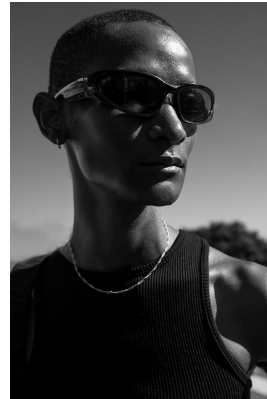

BOSS MODELS

CAPE TOWN

THAPELO MOFOKENG

Height: 185cm Chest: 88cm Waist: 68cm Suit: 33 Shoe: 9.5 UK Hair: Black Eyes: Brown

BOSS MODELS

CAPE TOWN

THAPELO MOFOKENG

Height: 185cm Chest: 88cm Waist: 68cm Suit: 33 Shoe: 9.5 UK Hair: Black Eyes: Brown

BOSS MODELS

CAPE TOWN

THAPELO MOFOKENG

Height: 185cm Chest: 88cm Waist: 68cm Suit: 33 Shoe: 9.5 UK Hair: Black Eyes: Brown