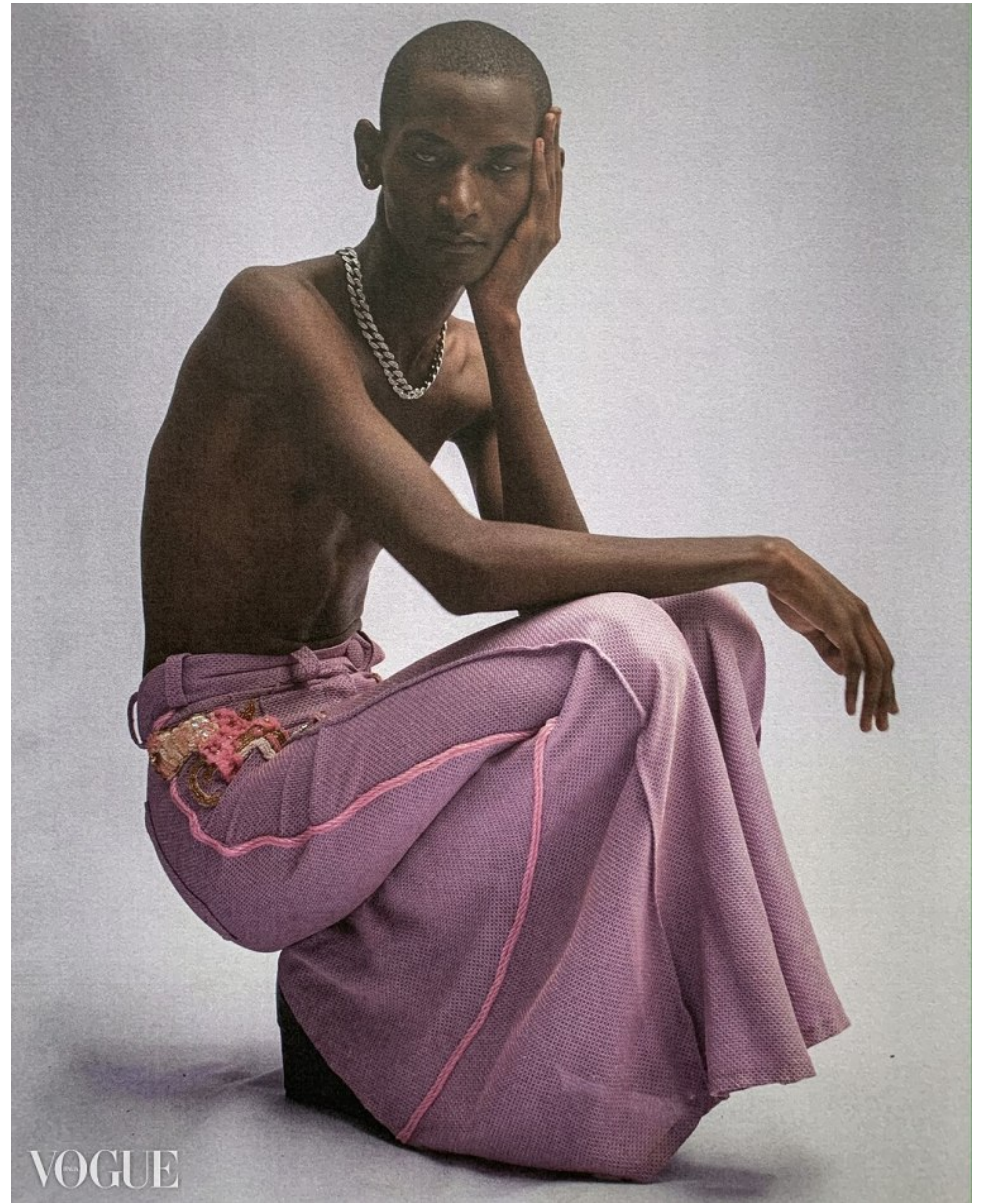

BOSS MODELS

CAPE TOWN

THAPELO MOFOKENG

Height: 185cm Chest: 88cm Waist: 68cm Suit: 33 Shoe: 9.5 UK Hair: Black Eyes: Brown

BOSS MODELS

CAPE TOWN

THAPELO MOFOKENG

Height: 185cm Chest: 88cm Waist: 68cm Suit: 33 Shoe: 9.5 UK Hair: Black Eyes: Brown