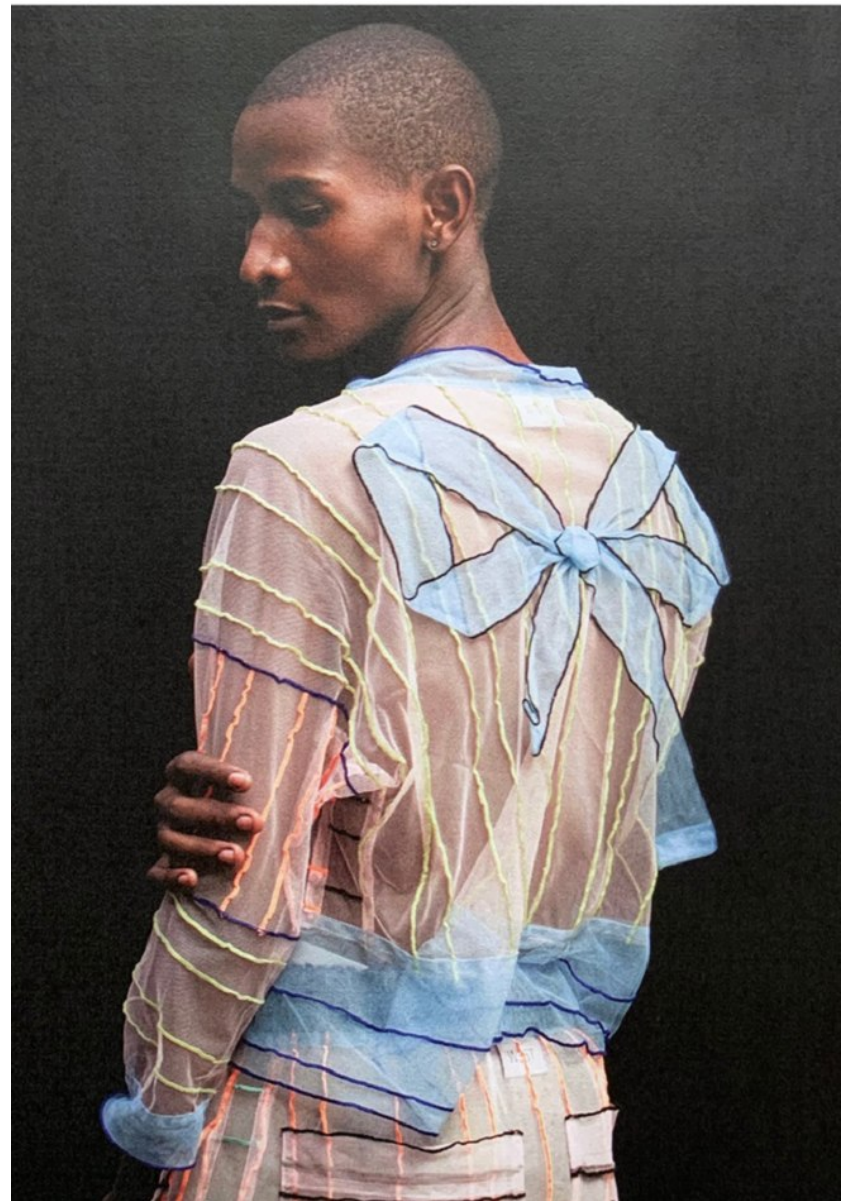

BOSS MODELS

CAPE TOWN

THAPELO MOFOKENG

Height: 185cm Chest: 88cm Waist: 68cm Suit: 33 Shoe: 9.5 UK Hair: Black Eyes: Brown