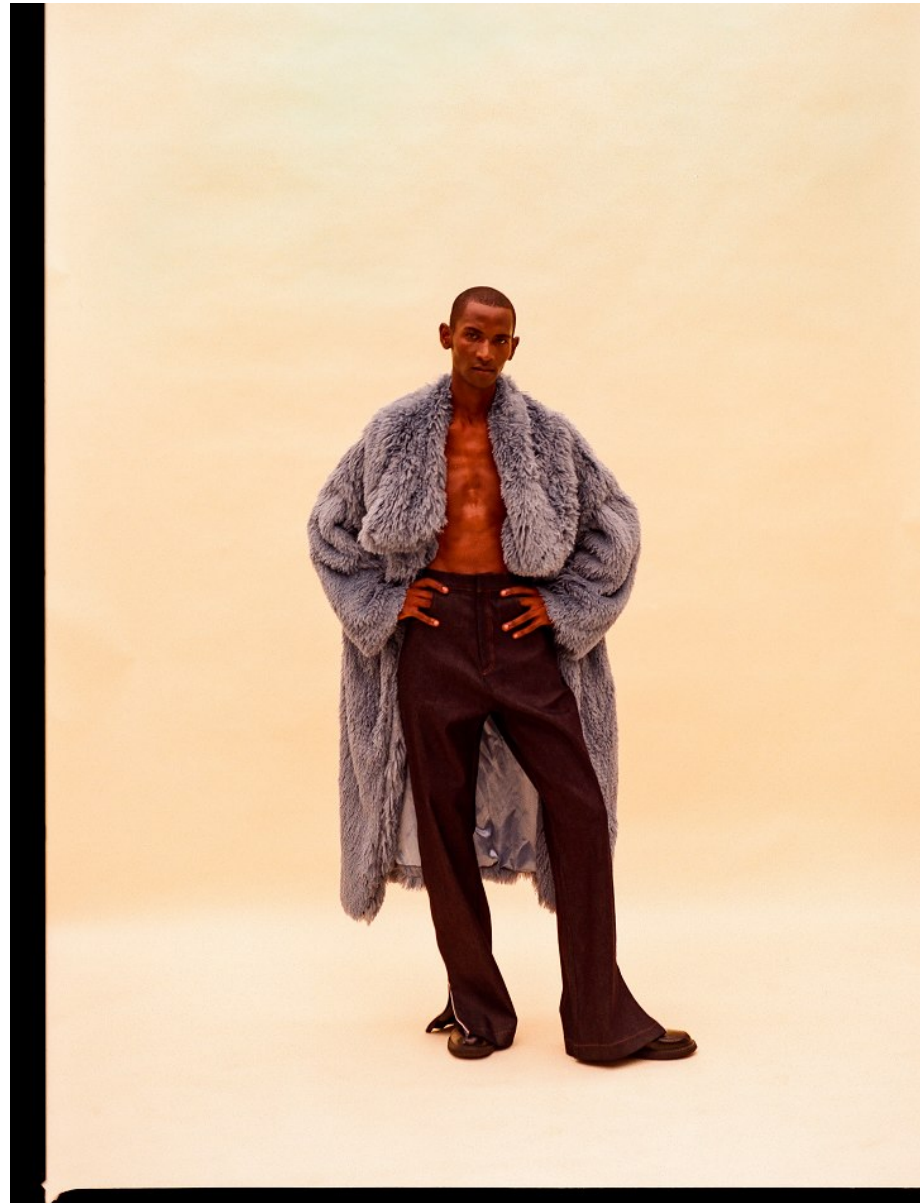

BOSS MODELS

CAPE TOWN

THAPELO MOFOKENG

Height: 185cm Chest: 88cm Waist: 68cm Suit: 33 Shoe: 9.5 UK Hair: Black Eyes: Brown

BOSS MODELS

CAPE TOWN

THAPELO MOFOKENG

Height: 185cm Chest: 88cm Waist: 68cm Suit: 33 Shoe: 9.5 UK Hair: Black Eyes: Brown