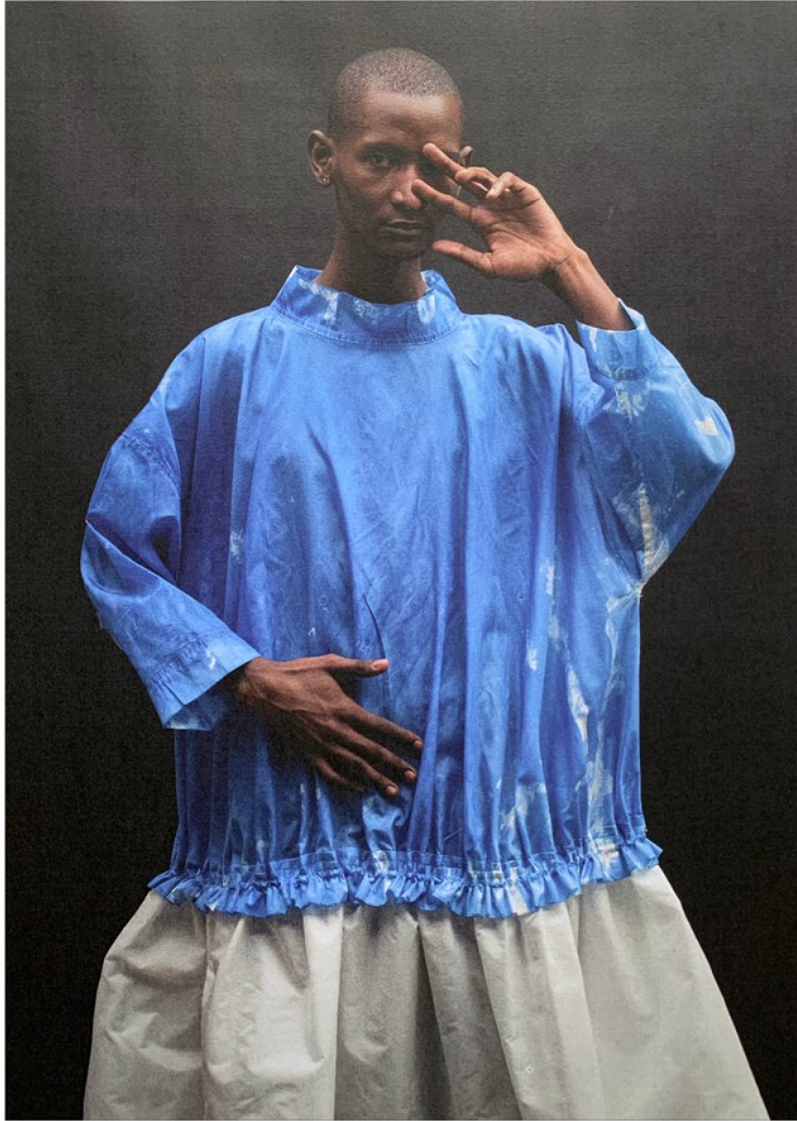

BOSS MODELS

CAPE TOWN

THAPELO MOFOKENG

Height: 185cm Chest: 88cm Waist: 68cm Suit: 33 Shoe: 9.5 UK Hair: Black Eyes: Brown

BOSS MODELS

CAPE TOWN

THAPELO MOFOKENG

Height: 185cm Chest: 88cm Waist: 68cm Suit: 33 Shoe: 9.5 UK Hair: Black Eyes: Brown