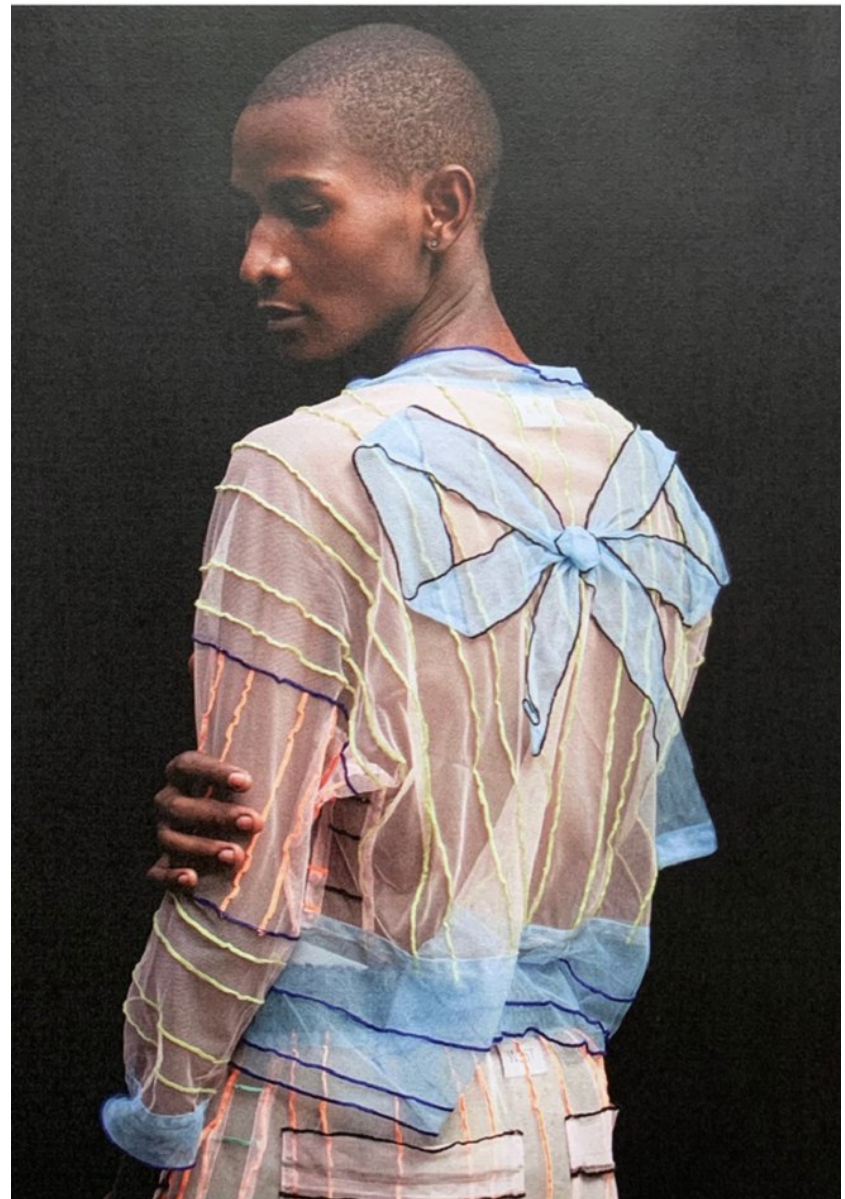

BOSS MODELS

CAPE TOWN

THAPELO MOFOKENG

Height: 185cm Chest: 88cm Waist: 68cm Suit: 33 Shoe: 9.5 UK Hair: Black Eyes: Brown