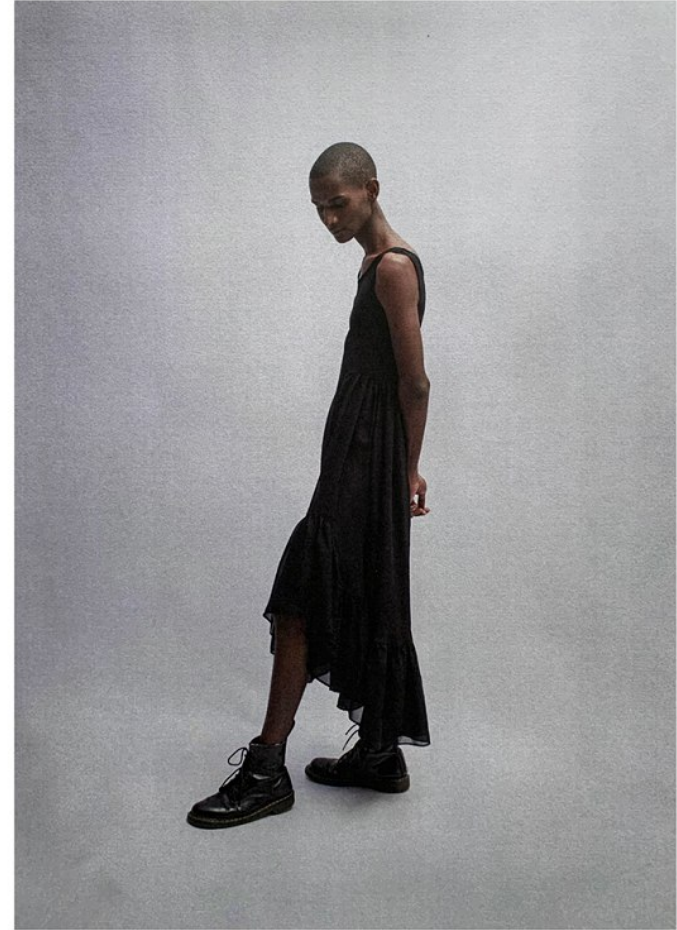

BOSS MODELS

CAPE TOWN

THAPELO MOFOKENG

Height: 185cm Chest: 88cm Waist: 68cm Suit: 33 Shoe: 9.5 UK Hair: Black Eyes: Brown

BOSS MODELS

CAPE TOWN

THAPELO MOFOKENG

Height: 185cm Chest: 88cm Waist: 68cm Suit: 33 Shoe: 9.5 UK Hair: Black Eyes: Brown