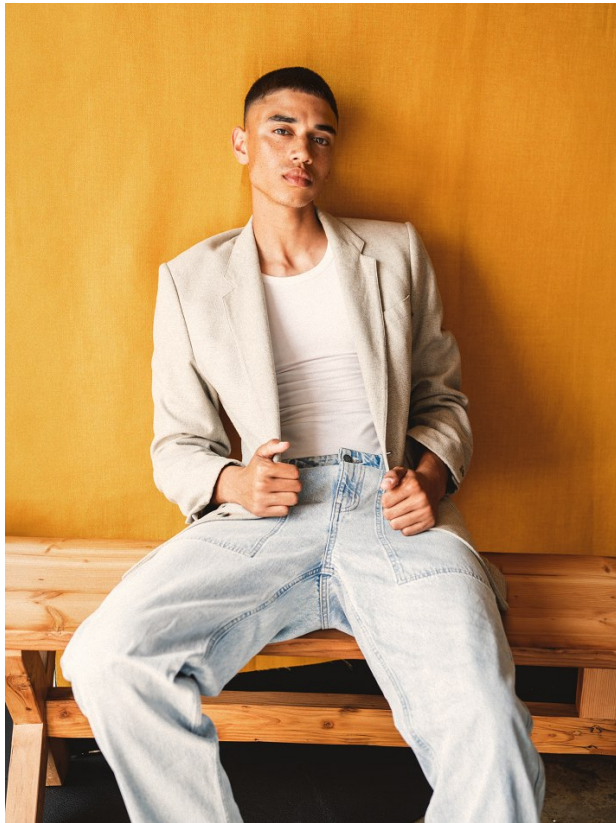

BOSS MODELS

CAPE TOWN

BRAD BIEGNAAR

Height: 188cm Chest: 93cm Waist: 70cm Suit: 36 R Shoe: 10 UK Hair: Black Eyes: Brown

BOSS MODELS

CAPE TOWN

BRAD BIEGNAAR

Height: 188cm Chest: 93cm Waist: 70cm Suit: 36 R Shoe: 10 UK Hair: Black Eyes: Brown