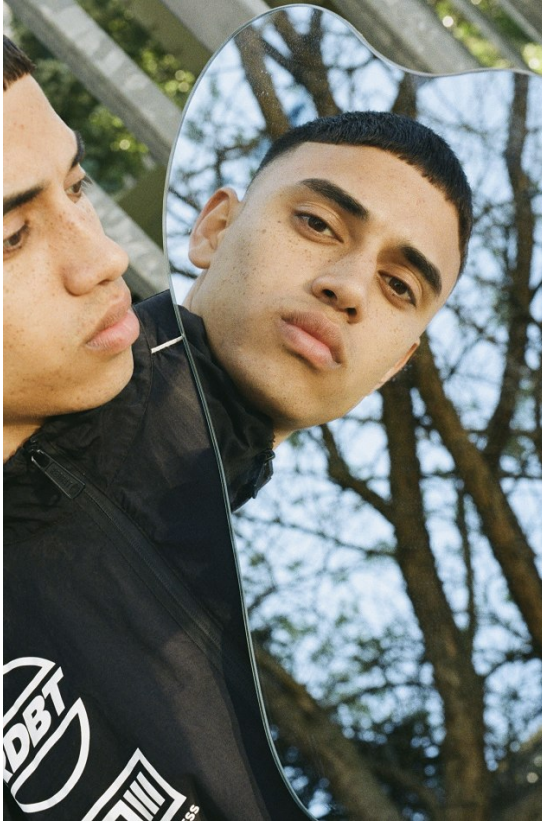

BOSS MODELS

CAPE TOWN

BRAD BIEGNAAR

Height: 188cm Chest: 93cm Waist: 70cm Suit: 36 R Shoe: 10 UK Hair: Black Eyes: Brown

BOSS MODELS

CAPE TOWN

BRAD BIEGNAAR

Height: 188cm Chest: 93cm Waist: 70cm Suit: 36 R Shoe: 10 UK Hair: Black Eyes: Brown