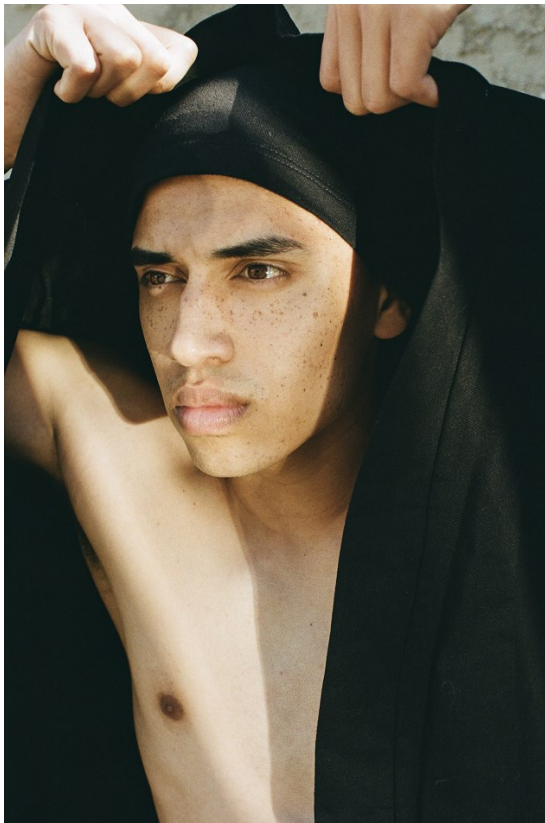

BOSS MODELS

CAPE TOWN

BRAD BIEGNAAR

Height: 188cm Chest: 93cm Waist: 70cm Suit: 36 R Shoe: 10 UK Hair: Black Eyes: Brown