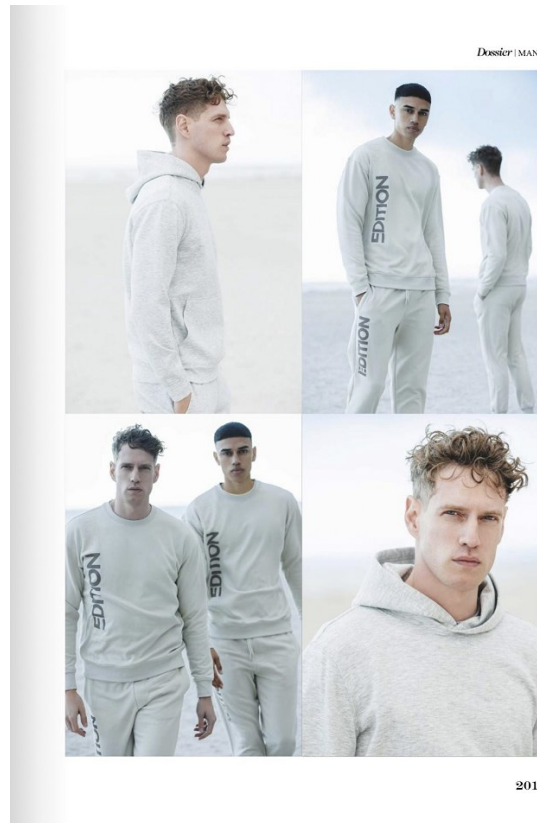

BOSS MODELS

CAPE TOWN

BRAD BIEGNAAR

Height: 188cm Chest: 93cm Waist: 70cm Suit: 36 R Shoe: 10 UK Hair: Black Eyes: Brown