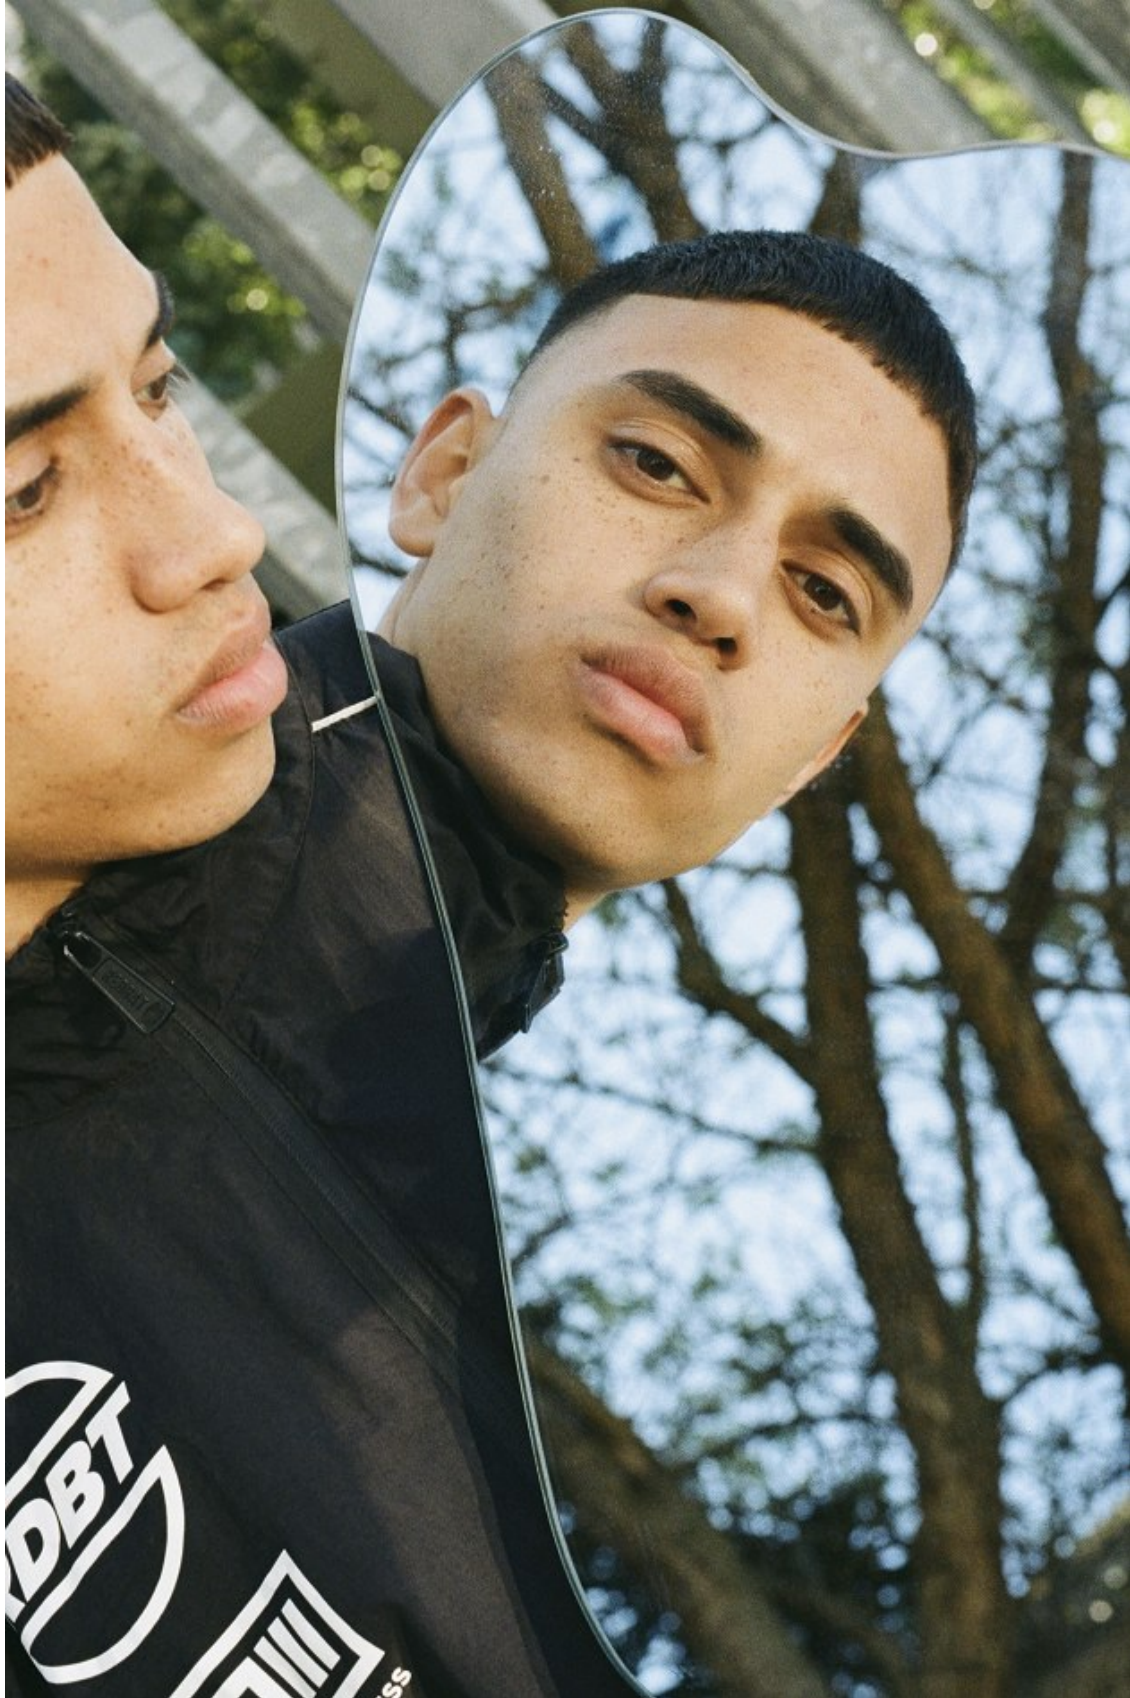

BOSS MODELS

CAPE TOWN

BRAD BIEGNAAR

Height: 188cm Chest: 93cm Waist: 70cm Suit: 36 R Shoe: 10 UK Hair: Black Eyes: Brown

BOSS MODELS

CAPE TOWN

BRAD BIEGNAAR

Height: 188cm Chest: 93cm Waist: 70cm Suit: 36 R Shoe: 10 UK Hair: Black Eyes: Brown