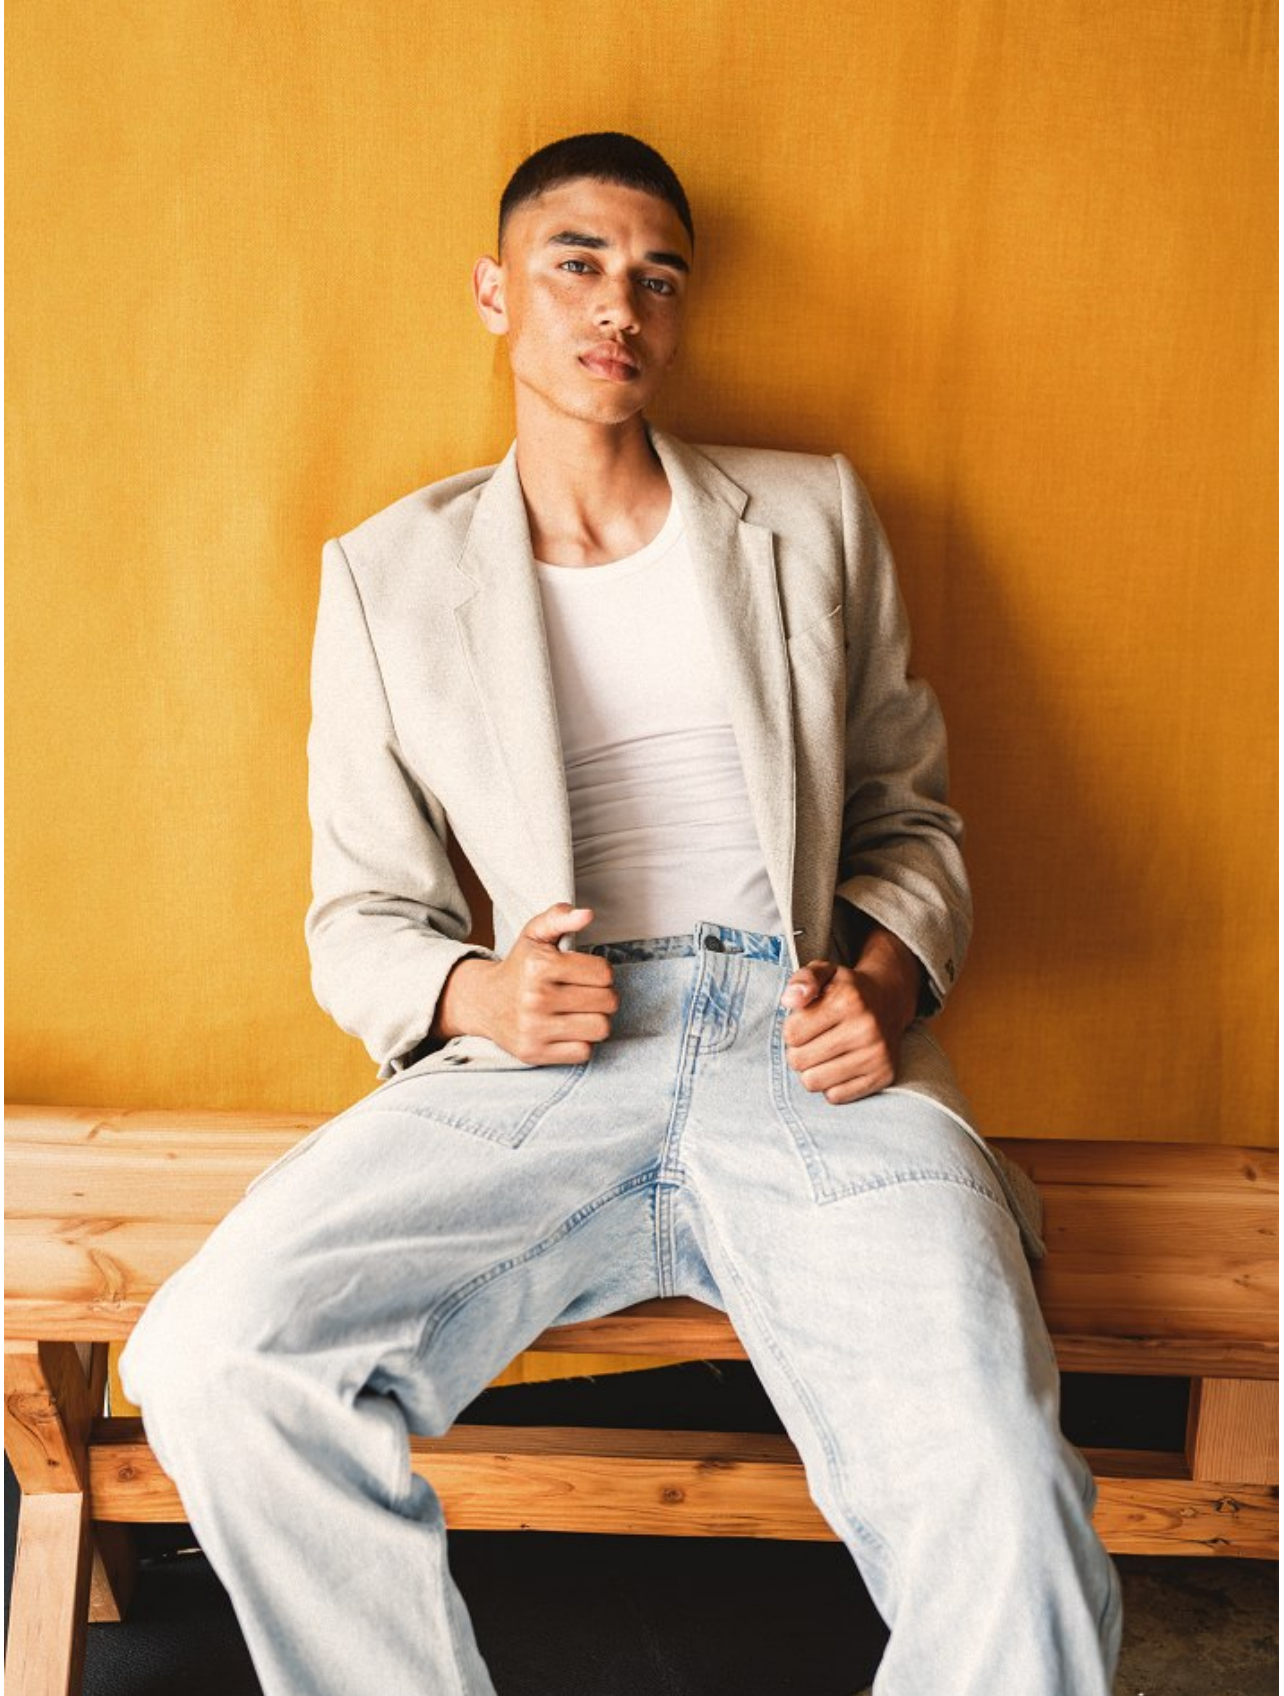

BOSS MODELS

CAPE TOWN

BRAD BIEGNAAR

Height: 188cm Chest: 93cm Waist: 70cm Suit: 36 R Shoe: 10 UK Hair: Black Eyes: Brown

BOSS MODELS

CAPE TOWN

BRAD BIEGNAAR

Height: 188cm Chest: 93cm Waist: 70cm Suit: 36 R Shoe: 10 UK Hair: Black Eyes: Brown