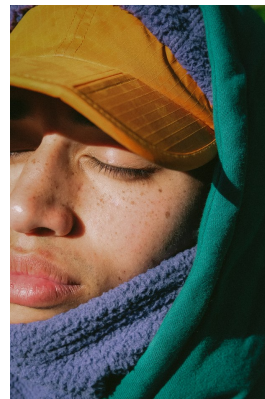

BOSS MODELS

CAPE TOWN

BRAD BIEGNAAR

Height: 188cm Chest: 93cm Waist: 70cm Suit: 36 R Shoe: 10 UK Hair: Black Eyes: Brown

BOSS MODELS

CAPE TOWN

BRAD BIEGNAAR

Height: 188cm Chest: 93cm Waist: 70cm Suit: 36 R Shoe: 10 UK Hair: Black Eyes: Brown