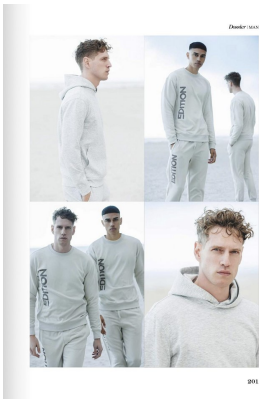

BOSS MODELS

CAPE TOWN

BRAD BIEGNAAR

Height: 188cm Chest: 93cm Waist: 70cm Suit: 36 R Shoe: 10 UK Hair: Black Eyes: Brown

BOSS MODELS

CAPE TOWN

BRAD BIEGNAAR

Height: 188cm Chest: 93cm Waist: 70cm Suit: 36 R Shoe: 10 UK Hair: Black Eyes: Brown