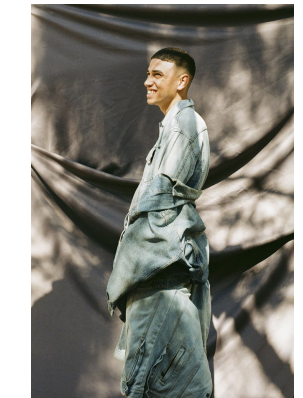

BOSS MODELS

CAPE TOWN

BRAD BIEGNAAR

Height: 188cm Chest: 93cm Waist: 70cm Suit: 36 R Shoe: 10 UK Hair: Black Eyes: Brown

BOSS MODELS

CAPE TOWN

BRAD BIEGNAAR

Height: 188cm Chest: 93cm Waist: 70cm Suit: 36 R Shoe: 10 UK Hair: Black Eyes: Brown