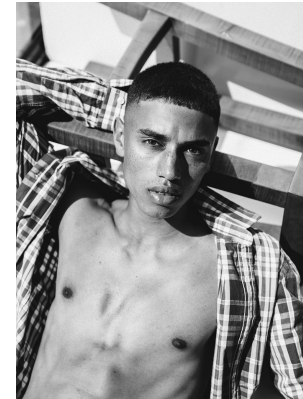

BOSS MODELS

CAPE TOWN

BRAD BIEGNAAR

Height: 188cm Chest: 93cm Waist: 70cm Suit: 36 R Shoe: 10 UK Hair: Black Eyes: Brown

BOSS MODELS

CAPE TOWN

BRAD BIEGNAAR

Height: 188cm Chest: 93cm Waist: 70cm Suit: 36 R Shoe: 10 UK Hair: Black Eyes: Brown