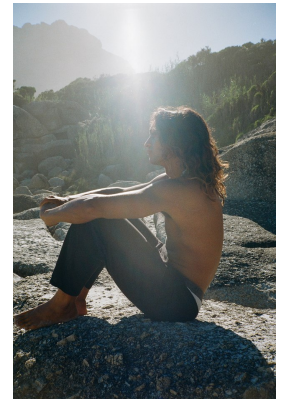

BOSS MODELS

CAPE TOWN

JADEN HOEDEMAKER

Height: 181cm Chest: 98cm Waist: 79cm Suit: 40 R Shoe: 10 UK Hair: Brown Eyes: Brown

BOSS MODELS

CAPE TOWN

JADEN HOEDEMAKER

Height: 181cm Chest: 98cm Waist: 79cm Suit: 40 R Shoe: 10 UK Hair: Brown Eyes: Brown

BOSS MODELS

CAPE TOWN

JADEN HOEDEMAKER

Height: 181cm Chest: 98cm Waist: 79cm Suit: 40 R Shoe: 10 UK Hair: Brown Eyes: Brown