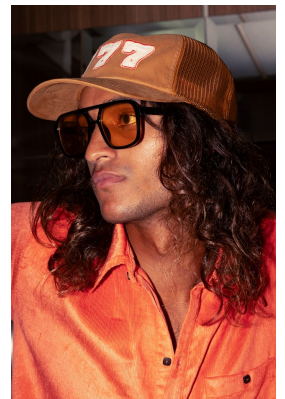

BOSS MODELS

CAPE TOWN

JADEN HOEDEMAKER

Height: 181cm Chest: 98cm Waist: 79cm Suit: 40 R Shoe: 10 UK Hair: Brown Eyes: Brown

BOSS MODELS

CAPE TOWN

JADEN HOEDEMAKER

Height: 181cm Chest: 98cm Waist: 79cm Suit: 40 R Shoe: 10 UK Hair: Brown Eyes: Brown

BOSS MODELS

CAPE TOWN

JADEN HOEDEMAKER

Height: 181cm Chest: 98cm Waist: 79cm Suit: 40 R Shoe: 10 UK Hair: Brown Eyes: Brown