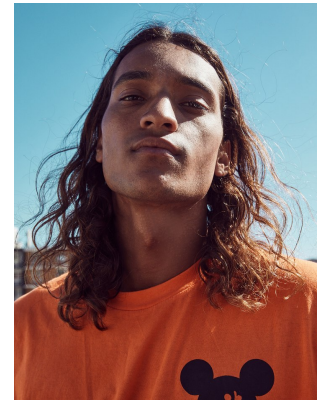

BOSS MODELS

CAPE TOWN

JADEN HOEDEMAKER

Height: 181cm Chest: 98cm Waist: 79cm Suit: 40 R Shoe: 10 UK Hair: Brown Eyes: Brown

BOSS MODELS

CAPE TOWN

JADEN HOEDEMAKER

Height: 181cm Chest: 98cm Waist: 79cm Suit: 40 R Shoe: 10 UK Hair: Brown Eyes: Brown

BOSS MODELS

CAPE TOWN

JADEN HOEDEMAKER

Height: 181cm Chest: 98cm Waist: 79cm Suit: 40 R Shoe: 10 UK Hair: Brown Eyes: Brown