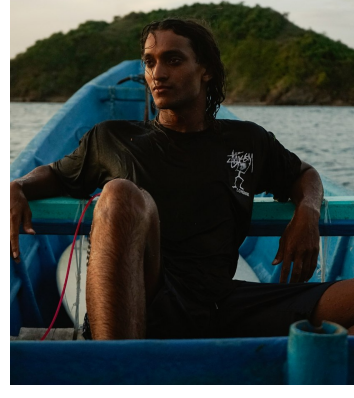

BOSS MODELS

CAPE TOWN

JADEN HOEDEMAKER

Height: 181cm Chest: 97cm Waist: 75cm Suit: 40 R Shoe: 10 UK Hair: Brown Eyes: Brown

BOSS MODELS

CAPE TOWN

JADEN HOEDEMAKER

Height: 181cm Chest: 97cm Waist: 75cm Suit: 40 R Shoe: 10 UK Hair: Brown Eyes: Brown

BOSS MODELS

CAPE TOWN

JADEN HOEDEMAKER

Height: 181cm Chest: 97cm Waist: 75cm Suit: 40 R Shoe: 10 UK Hair: Brown Eyes: Brown