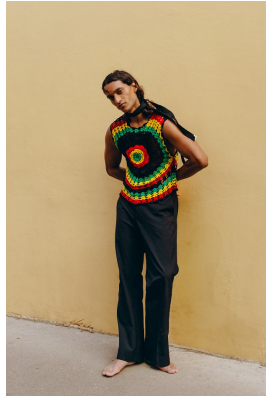

BOSS MODELS

CAPE TOWN

JADEN HOEDEMAKER

Height: 181cm Chest: 97cm Waist: 75cm Suit: 40 R Shoe: 10 UK Hair: Brown Eyes: Brown

BOSS MODELS

CAPE TOWN

JADEN HOEDEMAKER

Height: 181cm Chest: 97cm Waist: 75cm Suit: 40 R Shoe: 10 UK Hair: Brown Eyes: Brown

BOSS MODELS

CAPE TOWN

JADEN HOEDEMAKER

Height: 181cm Chest: 97cm Waist: 75cm Suit: 40 R Shoe: 10 UK Hair: Brown Eyes: Brown