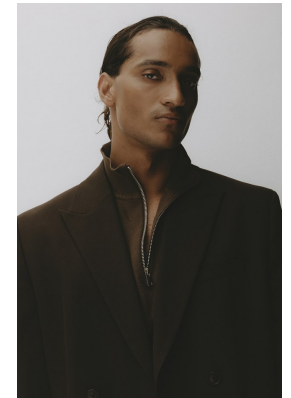

BOSS MODELS

CAPE TOWN

JADEN HOEDEMAKER

Height: 181cm Chest: 97cm Waist: 75cm Suit: 40 R Shoe: 10 UK Hair: Brown Eyes: Brown

BOSS MODELS

CAPE TOWN

JADEN HOEDEMAKER

Height: 181cm Chest: 97cm Waist: 75cm Suit: 40 R Shoe: 10 UK Hair: Brown Eyes: Brown

BOSS MODELS

CAPE TOWN

JADEN HOEDEMAKER

Height: 181cm Chest: 97cm Waist: 75cm Suit: 40 R Shoe: 10 UK Hair: Brown Eyes: Brown