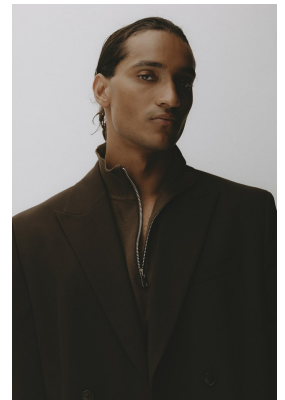

BOSS MODELS

CAPE TOWN

JADEN HOEDEMAKER

Height: 181cm Chest: 98cm Waist: 79cm Suit: 40 R Shoe: 10 UK Hair: Brown Eyes: Brown

BOSS MODELS

CAPE TOWN

JADEN HOEDEMAKER

Height: 181cm Chest: 98cm Waist: 79cm Suit: 40 R Shoe: 10 UK Hair: Brown Eyes: Brown

BOSS MODELS

CAPE TOWN

JADEN HOEDEMAKER

Height: 181cm Chest: 98cm Waist: 79cm Suit: 40 R Shoe: 10 UK Hair: Brown Eyes: Brown