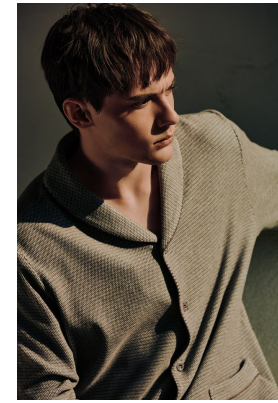

BOSS MODELS

CAPE TOWN

KHENKS MARR

Height: 185cm Chest: 94cm Waist: 72cm Suit: 38 R Shoe: 10 UK Hair: Black Eyes: Green/Grey

BOSS MODELS

CAPE TOWN

KHENKS MARR

Height: 185cm Chest: 94cm Waist: 72cm Suit: 38 R Shoe: 10 UK Hair: Black Eyes: Green/Grey