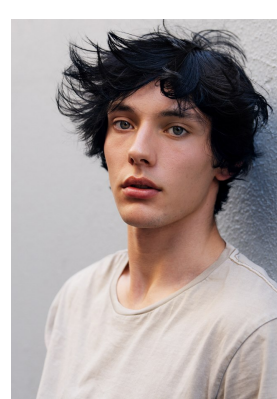

BOSS MODELS

CAPE TOWN

KHENKS MARR

Height: 185cm Chest: 94cm Waist: 72cm Suit: 38 R Shoe: 10 UK Hair: Black Eyes: Green/Grey

BOSS MODELS

CAPE TOWN

KHENKS MARR

Height: 185cm Chest: 94cm Waist: 72cm Suit: 38 R Shoe: 10 UK Hair: Black Eyes: Green/Grey