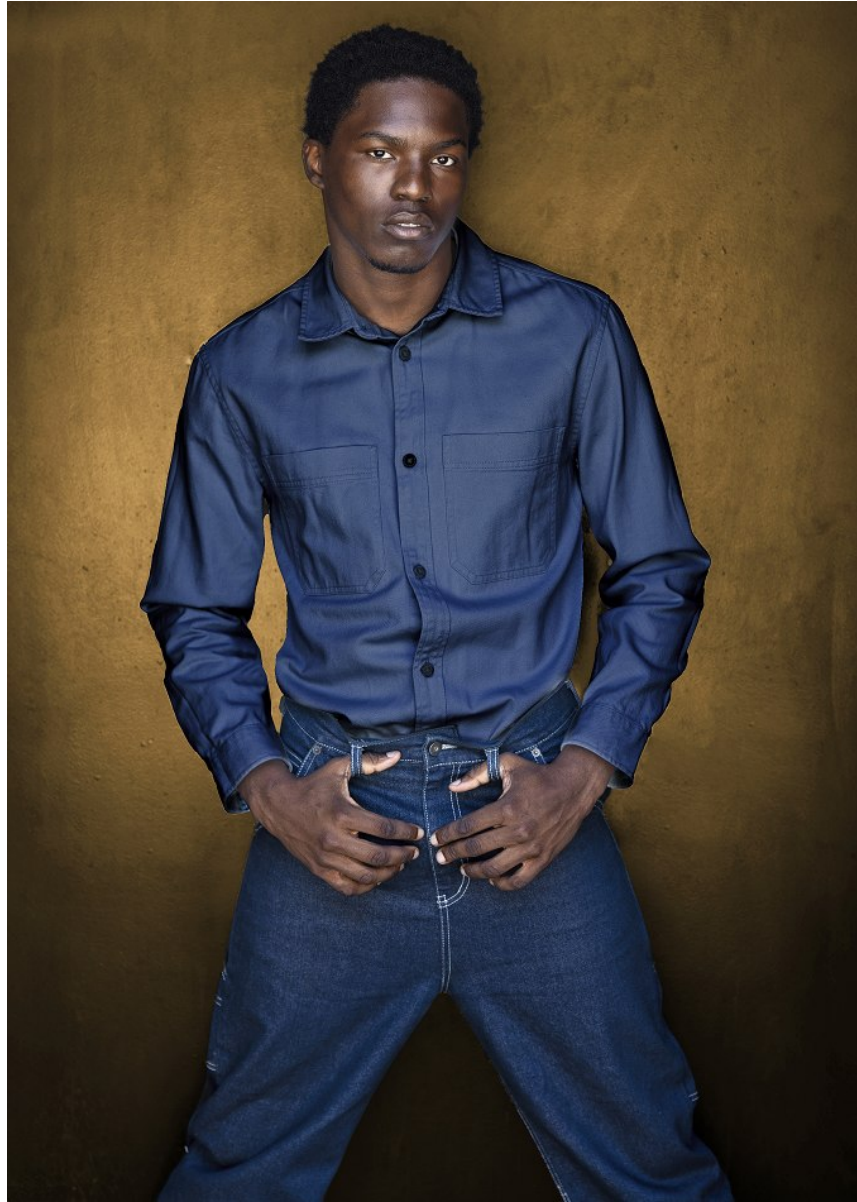

BOSS MODELS

CAPE TOWN

WILSON ARINZE

Height: 189cm Chest: 102cm Waist: 82cm Suit: 41 L Shoe: 11 UK Hair: Black Eyes: Brown