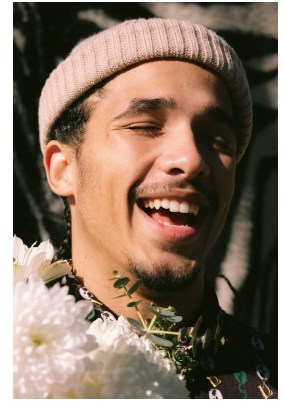

BOSS MODELS

CAPE TOWN

GILLES MUADAVE

Height: 180cm Chest: 97cm Waist: 78cm Shoe: 9.5 UK Hair: Black Eyes: Brown