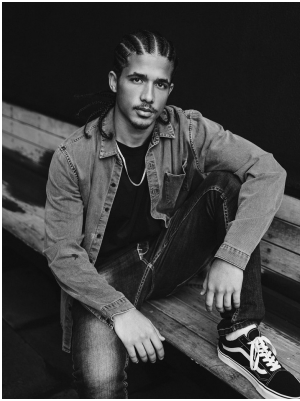

BOSS MODELS

CAPE TOWN

GILLES MUADAVE

Height: 180cm Chest: 97cm Waist: 78cm Shoe: 9.5 UK Hair: Black Eyes: Brown