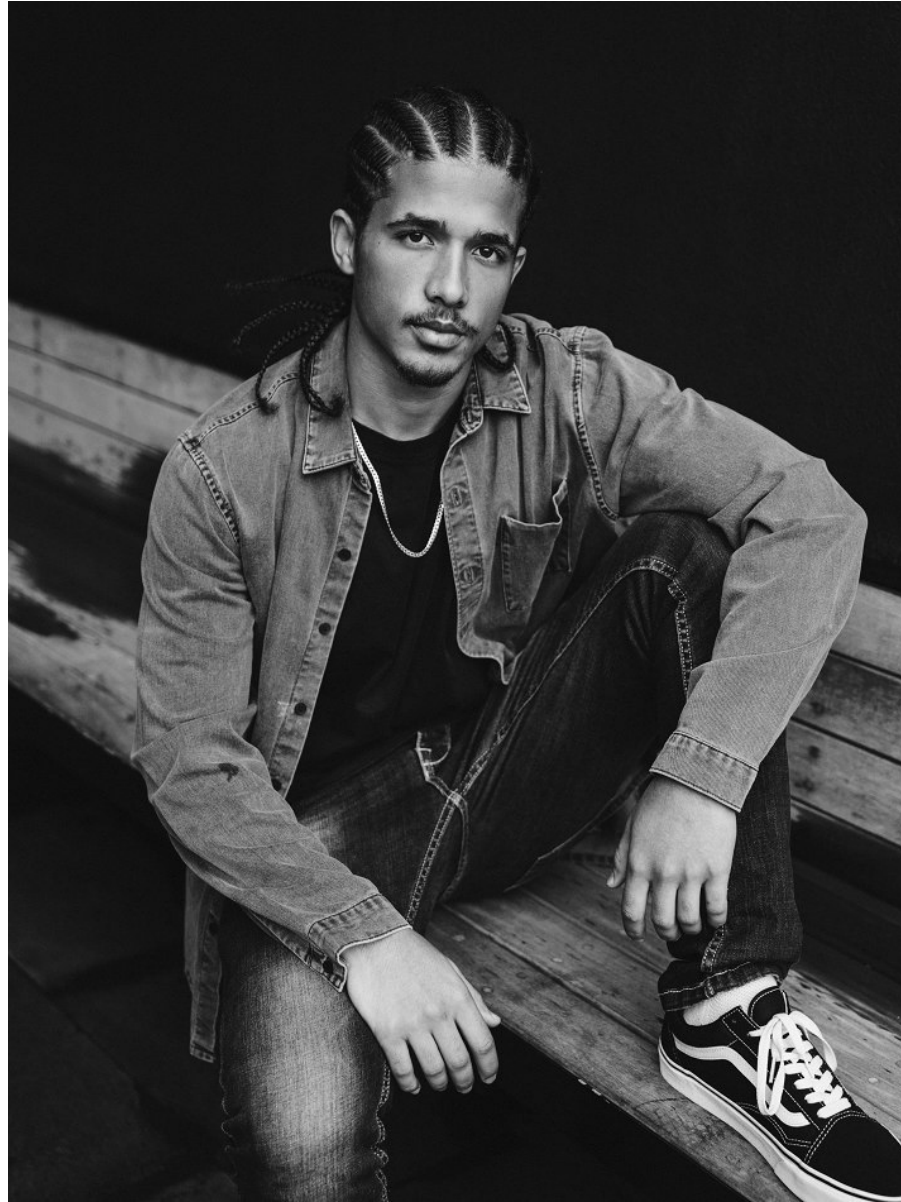

# BOSS MODELS

CAPE TOWN

GILLES MUADAVE

Height: 180cm Chest: 97cm Waist: 78cm Shoe: 9.5 UK Hair: Black Eyes: Brown