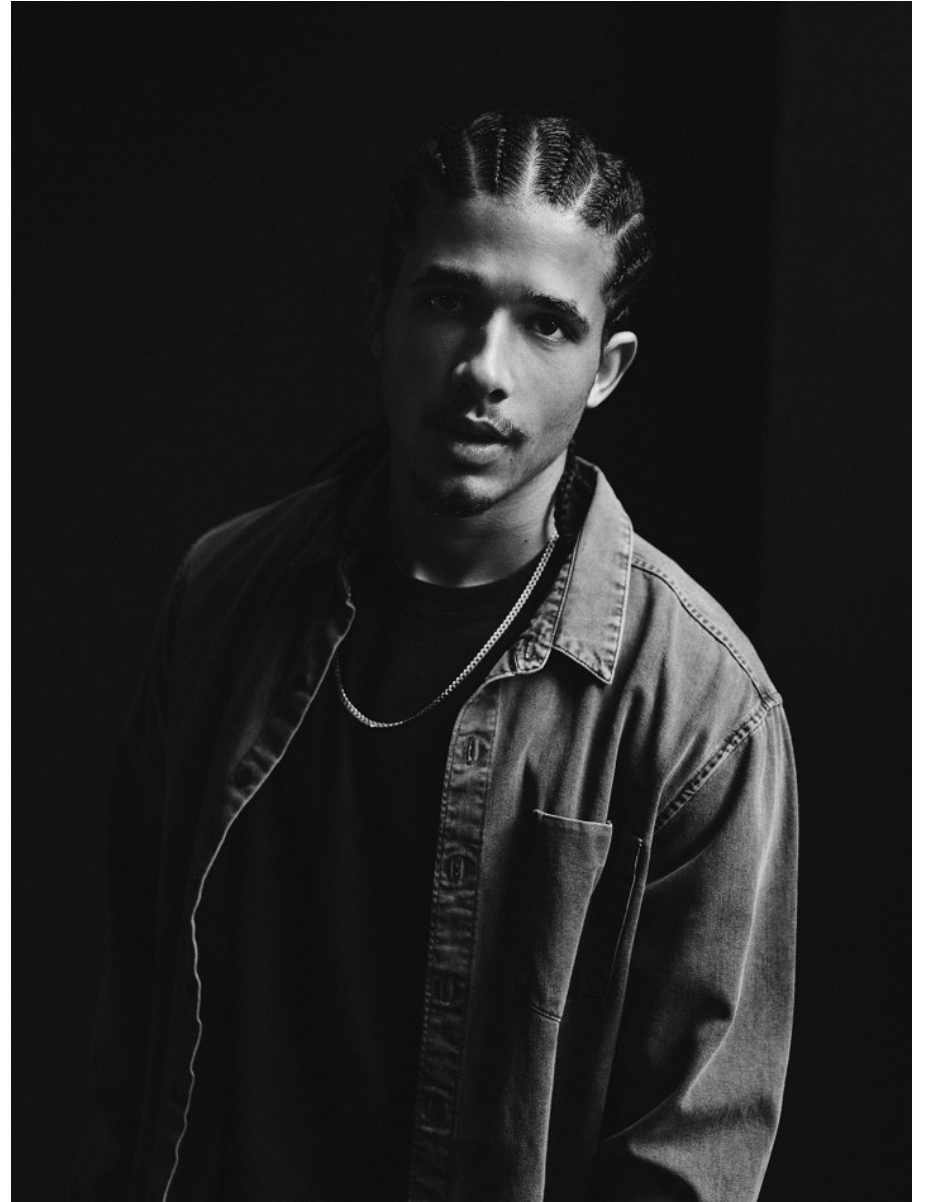

# BOSS MODELS

CAPE TOWN

GILLES MUADAVE

Height: 180cm Chest: 97cm Waist: 78cm Shoe: 9.5 UK Hair: Black Eyes: Brown