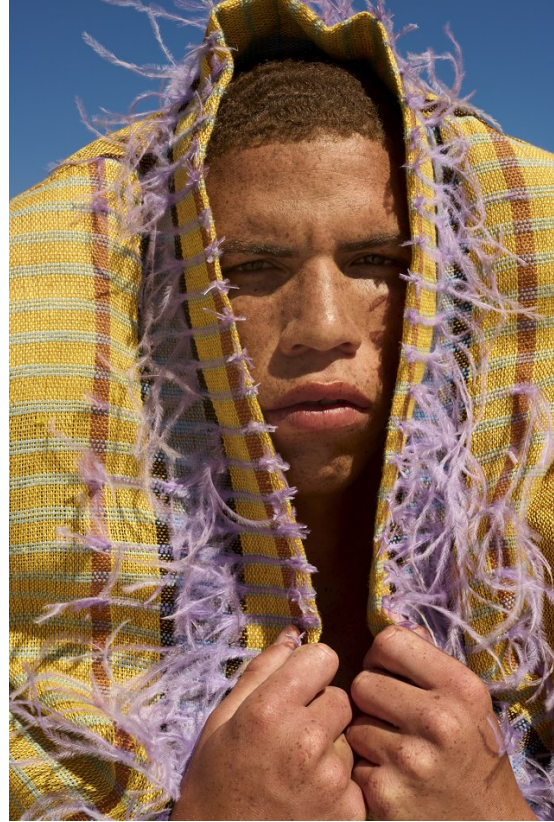

BOSS MODELS

CAPE TOWN

RUWAAN SAMPSON

Height: 188cm Chest: 92cm Waist: 70cm Suit: 36 L Shoe: 10 UK Hair: Brown Eyes: Brown

BOSS MODELS

CAPE TOWN

RUWAAN SAMPSON

Height: 188cm Chest: 92cm Waist: 70cm Suit: 36 L Shoe: 10 UK Hair: Brown Eyes: Brown