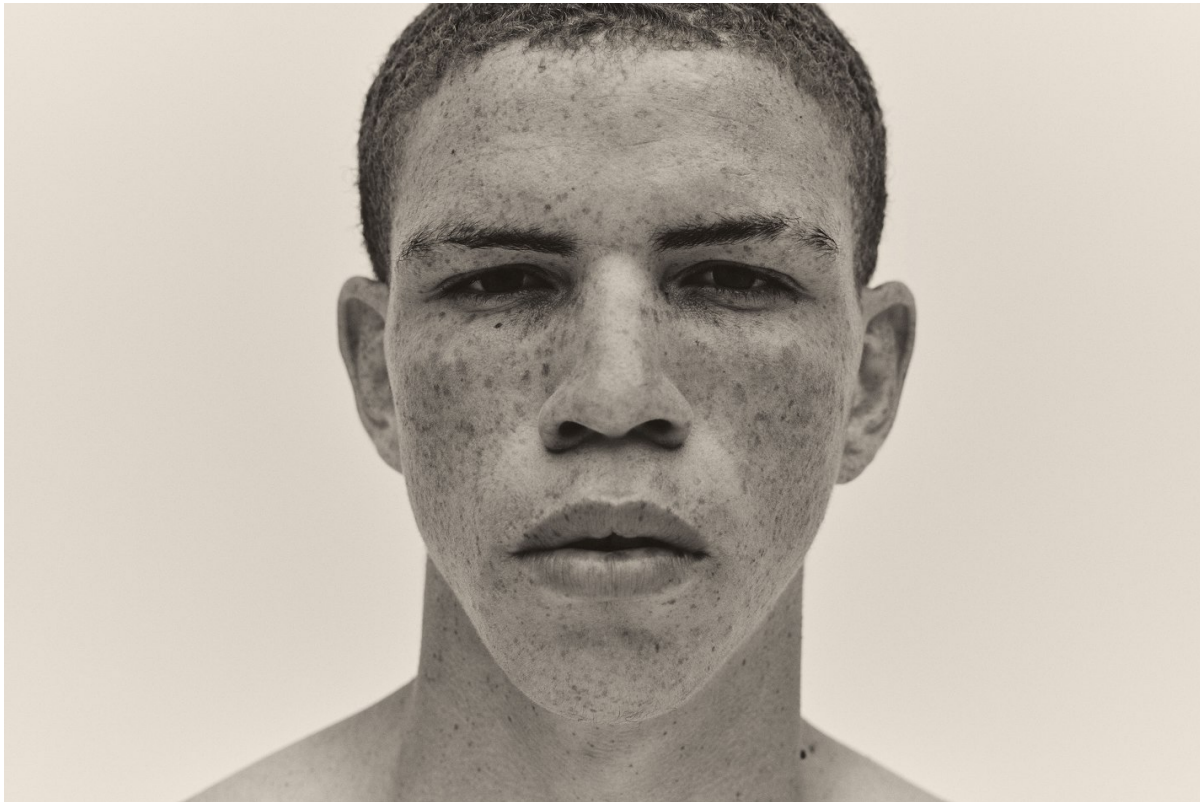

BOSS MODELS

CAPE TOWN

RUWAAN SAMPSON

Height: 188cm Chest: 92cm Waist: 70cm Suit: 36 L Shoe: 10 UK Hair: Brown Eyes: Brown

BOSS MODELS

CAPE TOWN

RUWAAN SAMPSON

Height: 188cm Chest: 92cm Waist: 70cm Suit: 36 L Shoe: 10 UK Hair: Brown Eyes: Brown