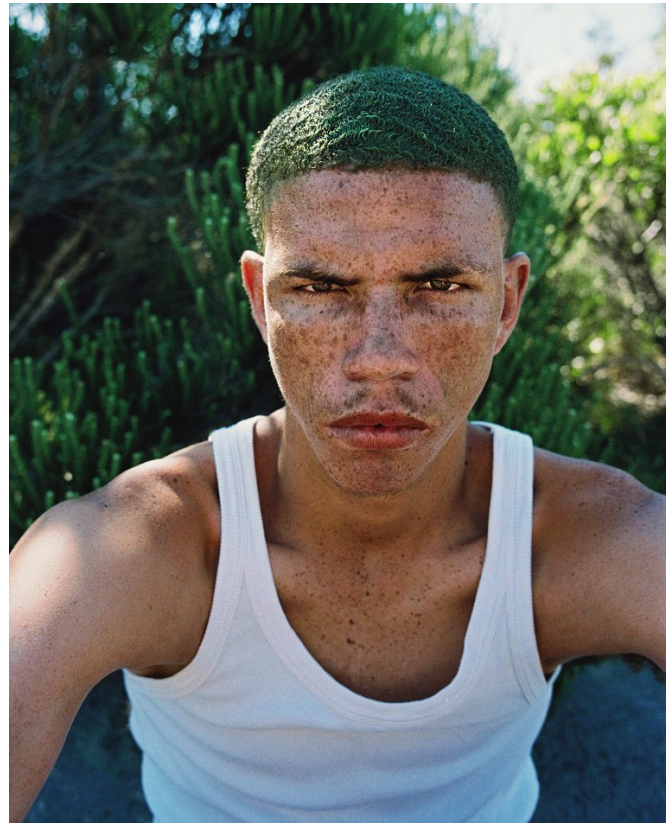

BOSS MODELS

CAPE TOWN

RUWAAN SAMPSON

Height: 188cm Chest: 92cm Waist: 70cm Suit: 36 L Shoe: 10 UK Hair: Brown Eyes: Brown

BOSS MODELS

CAPE TOWN

RUWAAN SAMPSON

Height: 188cm Chest: 92cm Waist: 70cm Suit: 36 L Shoe: 10 UK Hair: Brown Eyes: Brown