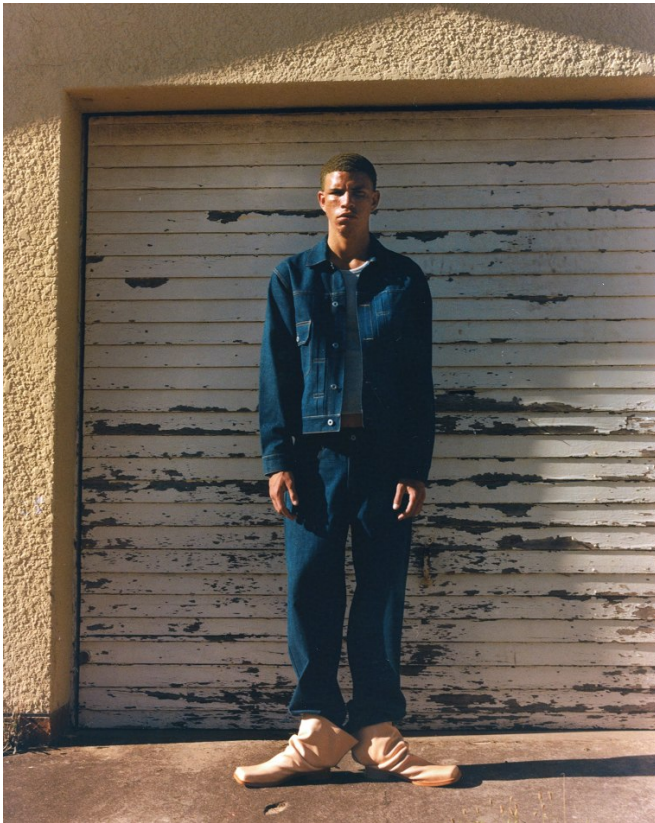

BOSS MODELS

CAPE TOWN

RUWAAN SAMPSON

Height: 188cm Chest: 92cm Waist: 70cm Suit: 36 L Shoe: 10 UK Hair: Brown Eyes: Brown

BOSS MODELS

CAPE TOWN

RUWAAN SAMPSON

Height: 188cm Chest: 92cm Waist: 70cm Suit: 36 L Shoe: 10 UK Hair: Brown Eyes: Brown