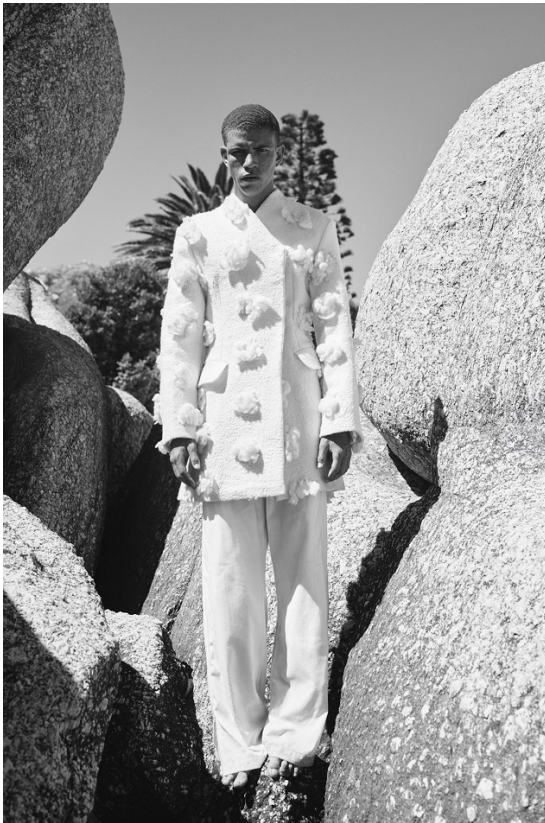

BOSS MODELS

CAPE TOWN

RUWAAN SAMPSON

Height: 188cm Chest: 92cm Waist: 70cm Suit: 36 L Shoe: 10 UK Hair: Brown Eyes: Brown

BOSS MODELS

CAPE TOWN

RUWAAN SAMPSON

Height: 188cm Chest: 92cm Waist: 70cm Suit: 36 L Shoe: 10 UK Hair: Brown Eyes: Brown