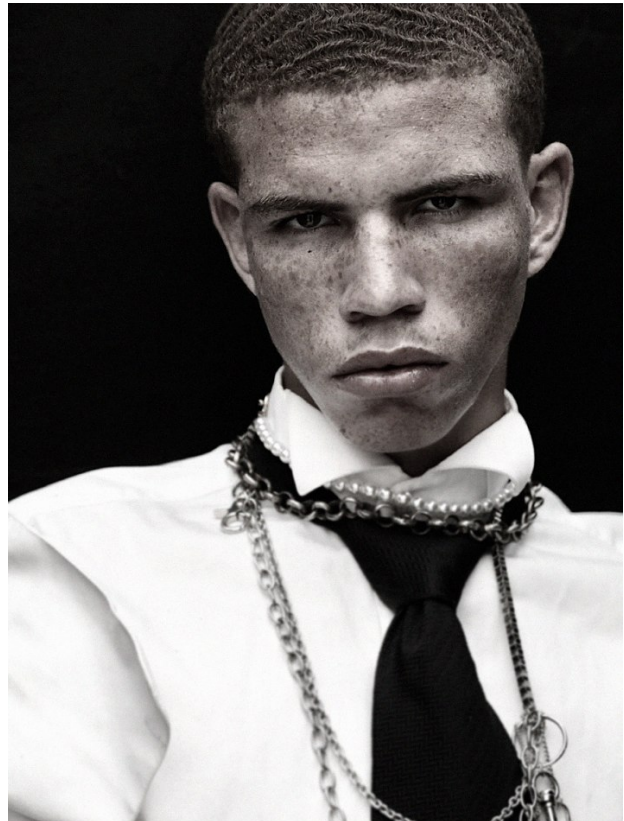

BOSS MODELS

CAPE TOWN

RUWAAN SAMPSON

Height: 188cm Chest: 92cm Waist: 70cm Suit: 36 L Shoe: 10 UK Hair: Brown Eyes: Brown