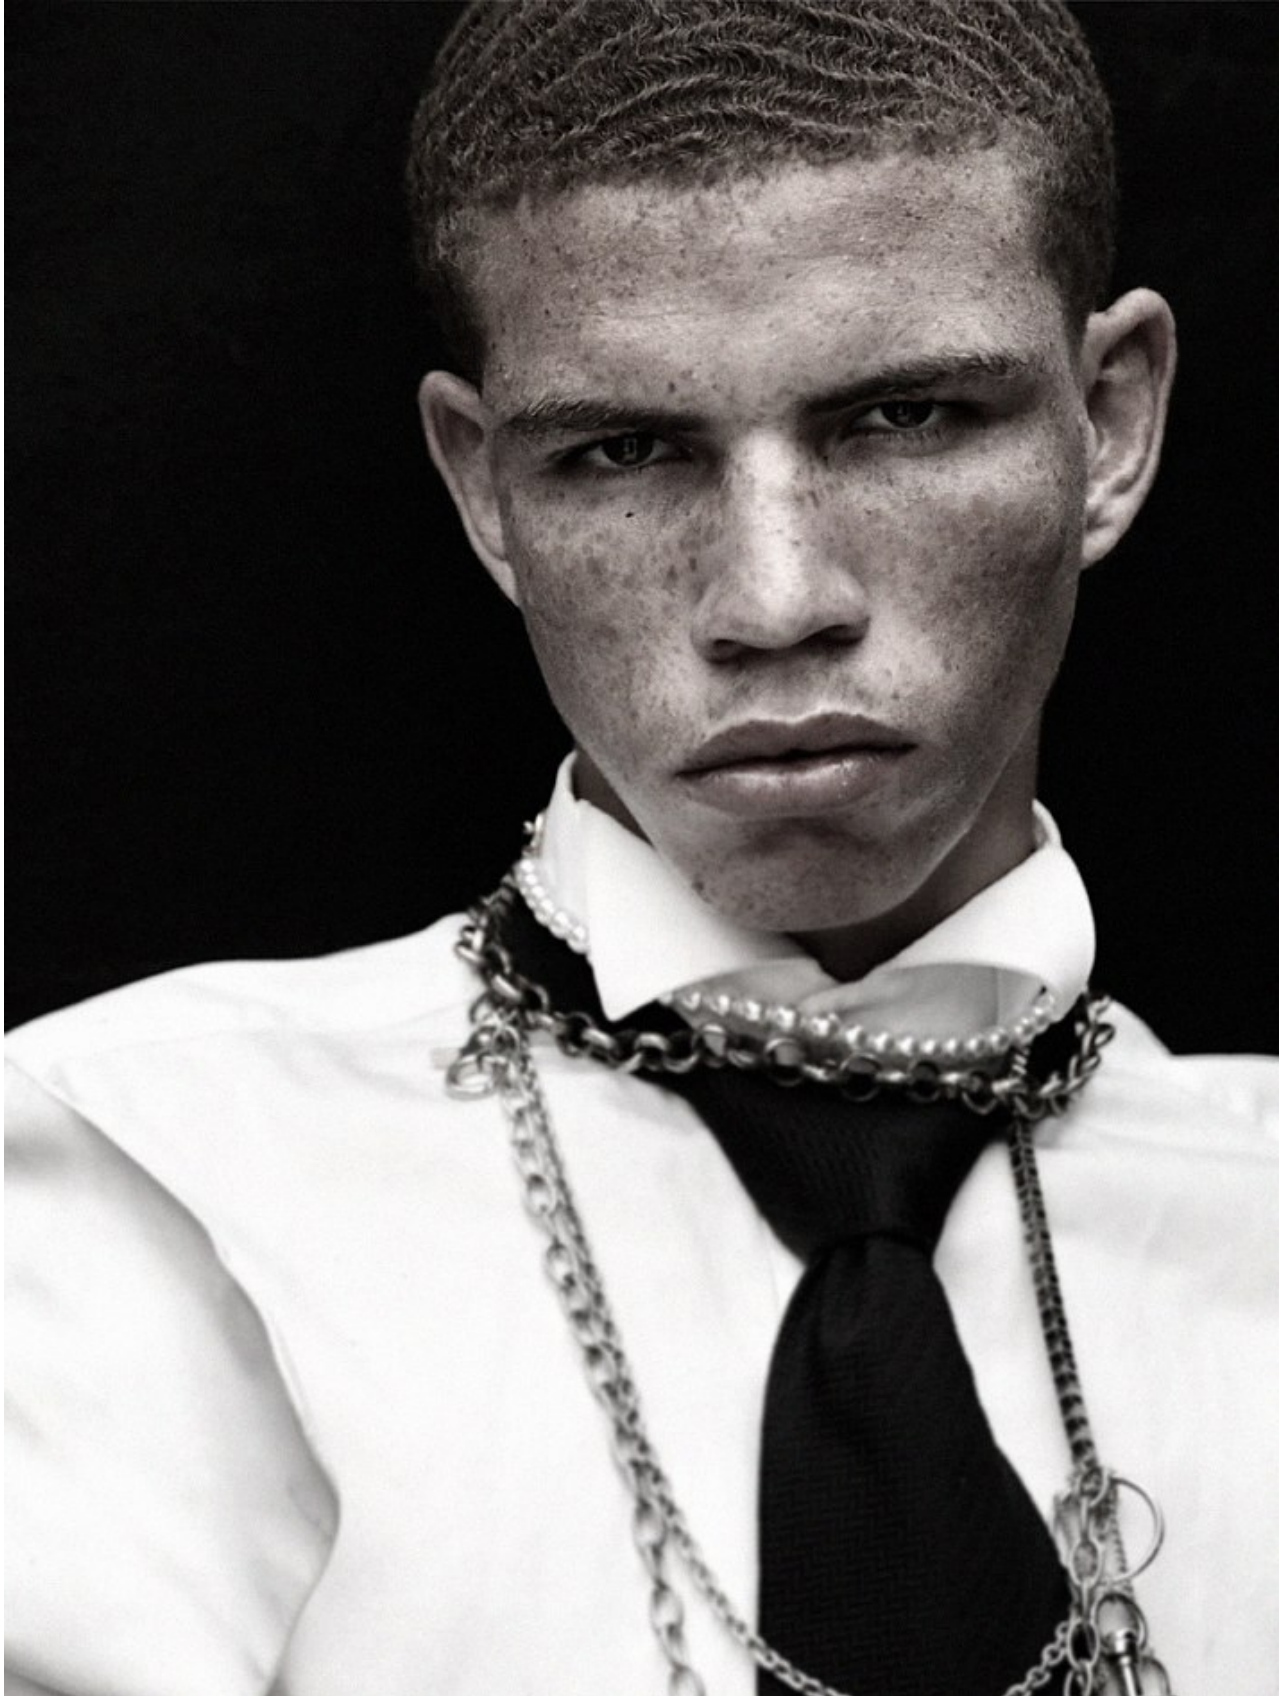

BOSS MODELS

CAPE TOWN

RUWAAN SAMPSON

Height: 188cm Chest: 92cm Waist: 70cm Suit: 36 L Shoe: 10 UK Hair: Brown Eyes: Brown

BOSS MODELS

CAPE TOWN

RUWAAN SAMPSON

Height: 188cm Chest: 92cm Waist: 70cm Suit: 36 L Shoe: 10 UK Hair: Brown Eyes: Brown