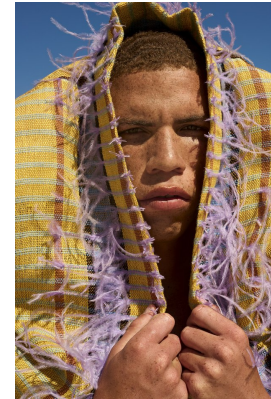

# BOSS MODELS

CAPE TOWN

## RUWAAN SAMPSON

Height: 188cm Chest: 92cm Waist: 70cm Suit: 36 L Shoe: 10 UK Hair: Brown Eyes: Brown