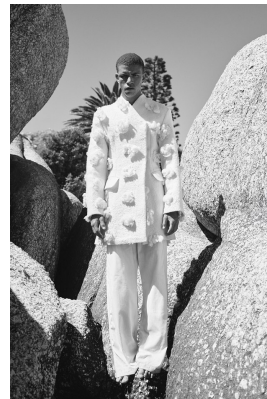

# BOSS MODELS

CAPE TOWN

## RUWAAN SAMPSON

Height: 188cm Chest: 92cm Waist: 70cm Suit: 36 L Shoe: 10 UK Hair: Brown Eyes: Brown