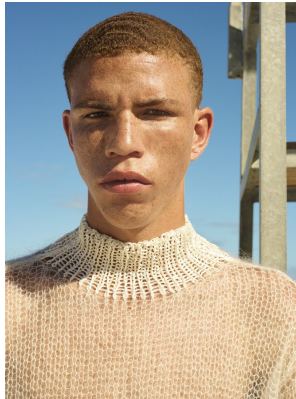

# BOSS MODELS

CAPE TOWN

## RUWAAN SAMPSON

Height: 188cm Chest: 92cm Waist: 70cm Suit: 36 L Shoe: 10 UK Hair: Brown Eyes: Brown