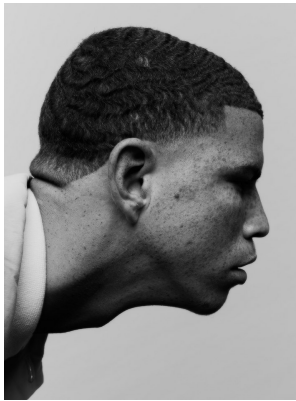

# BOSS MODELS

CAPE TOWN

## RUWAAN SAMPSON

Height: 188cm Chest: 92cm Waist: 70cm Suit: 36 L Shoe: 10 UK Hair: Brown Eyes: Brown