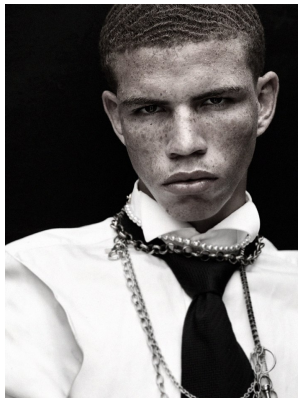

BOSS MODELS

CAPE TOWN

RUWAAN SAMPSON

Height: 188cm Chest: 92cm Waist: 70cm Suit: 36 L Shoe: 10 UK Hair: Brown Eyes: Brown