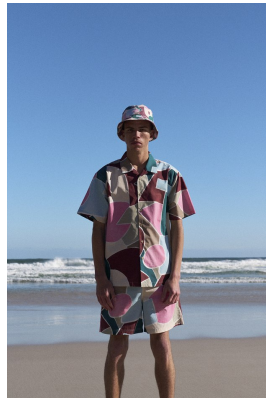

BOSS MODELS

CAPE TOWN

RUWAAN SAMPSON

Height: 188cm Chest: 92cm Waist: 70cm Suit: 36 L Shoe: 10 UK Hair: Brown Eyes: Brown