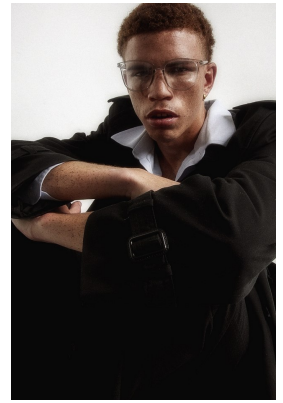

# BOSS MODELS

CAPE TOWN

## RUWAAN SAMPSON

Height: 188cm Chest: 92cm Waist: 70cm Suit: 36 L Shoe: 10 UK Hair: Brown Eyes: Brown