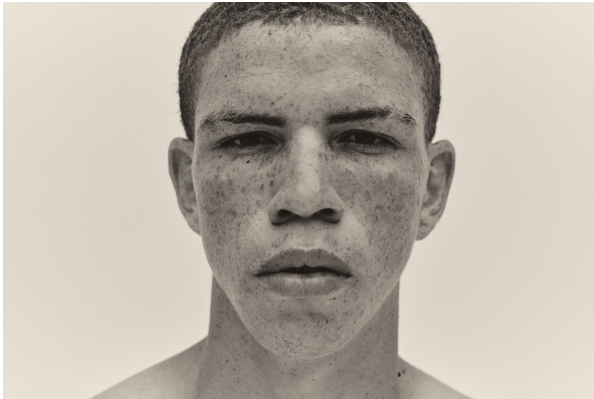

BOSS MODELS

CAPE TOWN

RUWAAN SAMPSON

Height: 188cm Chest: 92cm Waist: 70cm Suit: 36 L Shoe: 10 UK Hair: Brown Eyes: Brown