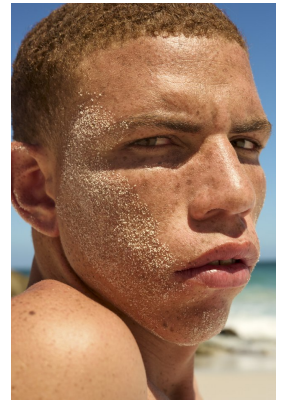

# BOSS MODELS

CAPE TOWN

## RUWAAN SAMPSON

Height: 188cm Chest: 92cm Waist: 70cm Suit: 36 L Shoe: 10 UK Hair: Brown Eyes: Brown