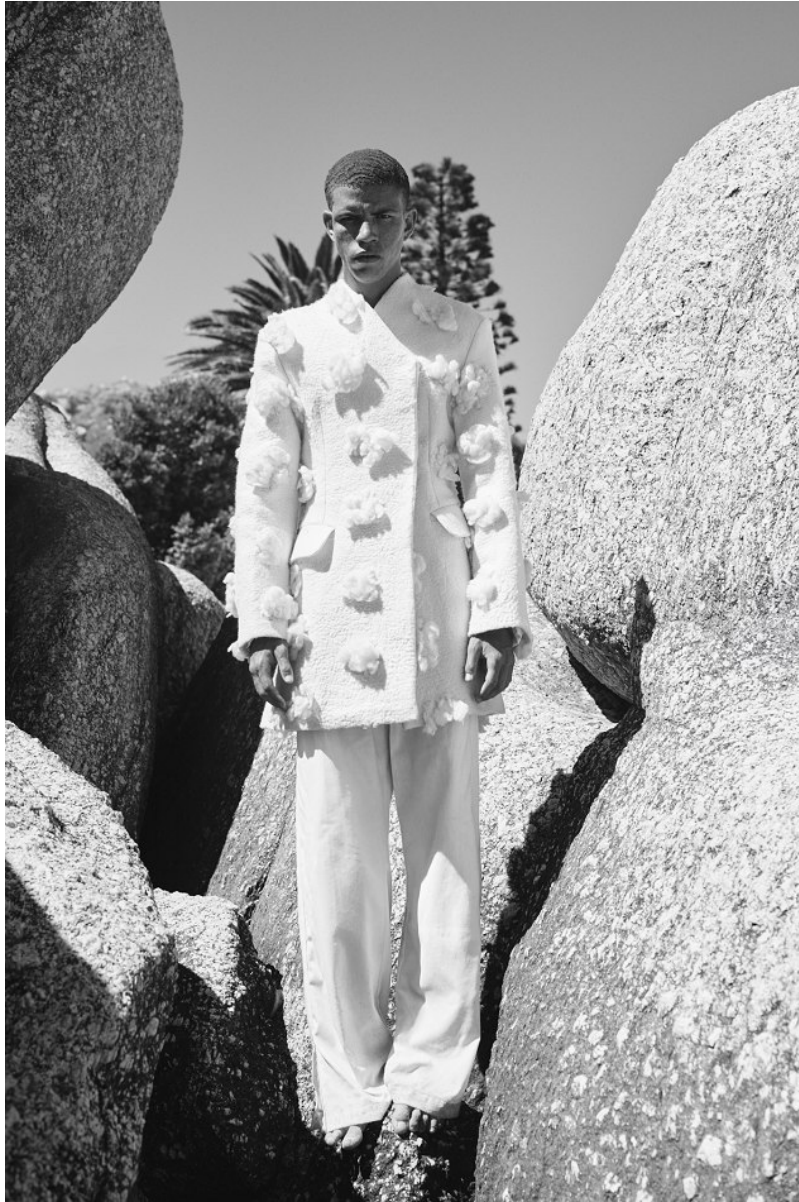

RUWAAN SAMPSON

BOSS MODELS

CAPE TOWN

Height: 188cm Chest: 92cm Waist: 70cm Suit: 36 L Shoe: 10 UK Hair: Brown Eyes: Brown