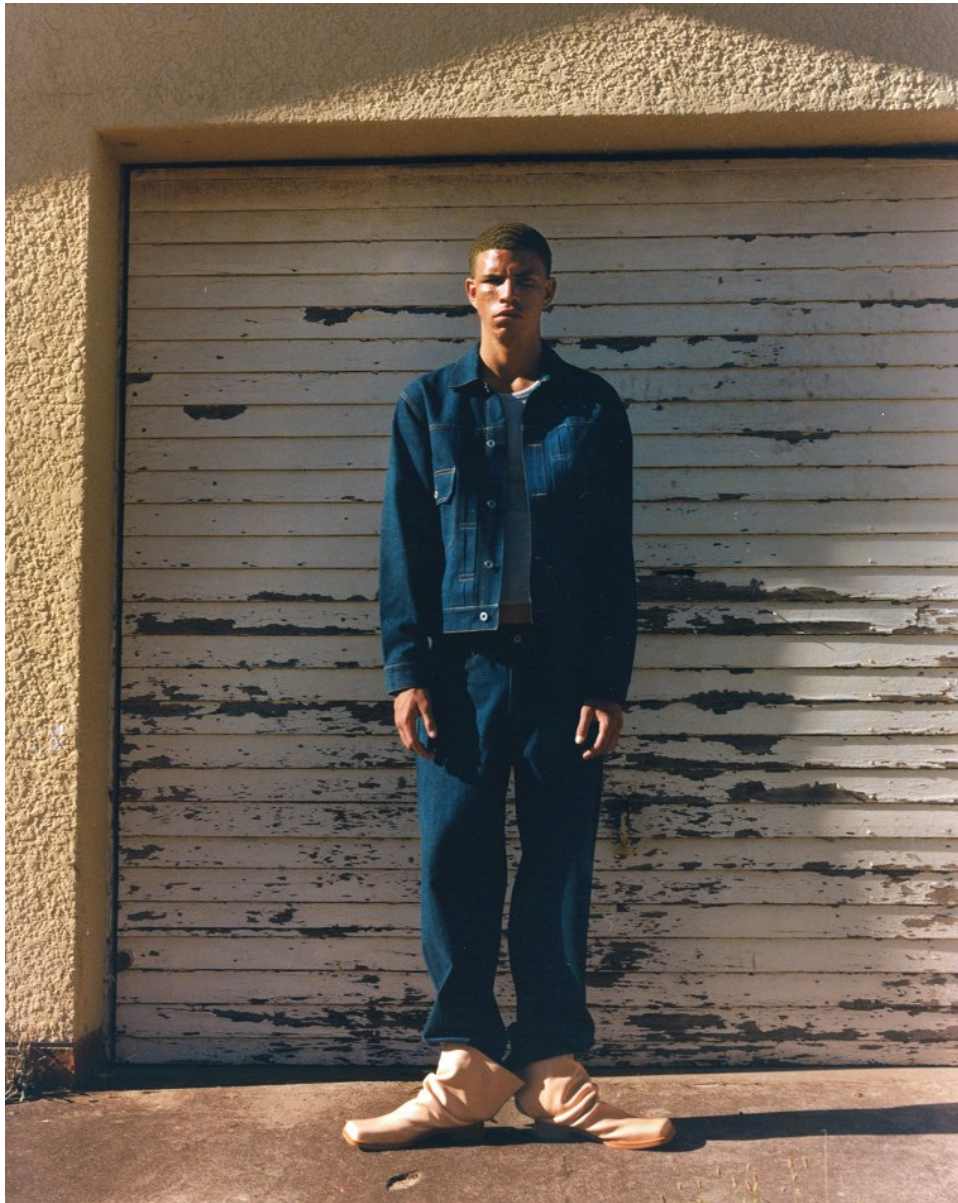

RUWAAN SAMPSON

BOSS MODELS

CAPE TOWN

Height: 188cm Chest: 92cm Waist: 70cm Suit: 36 L Shoe: 10 UK Hair: Brown Eyes: Brown