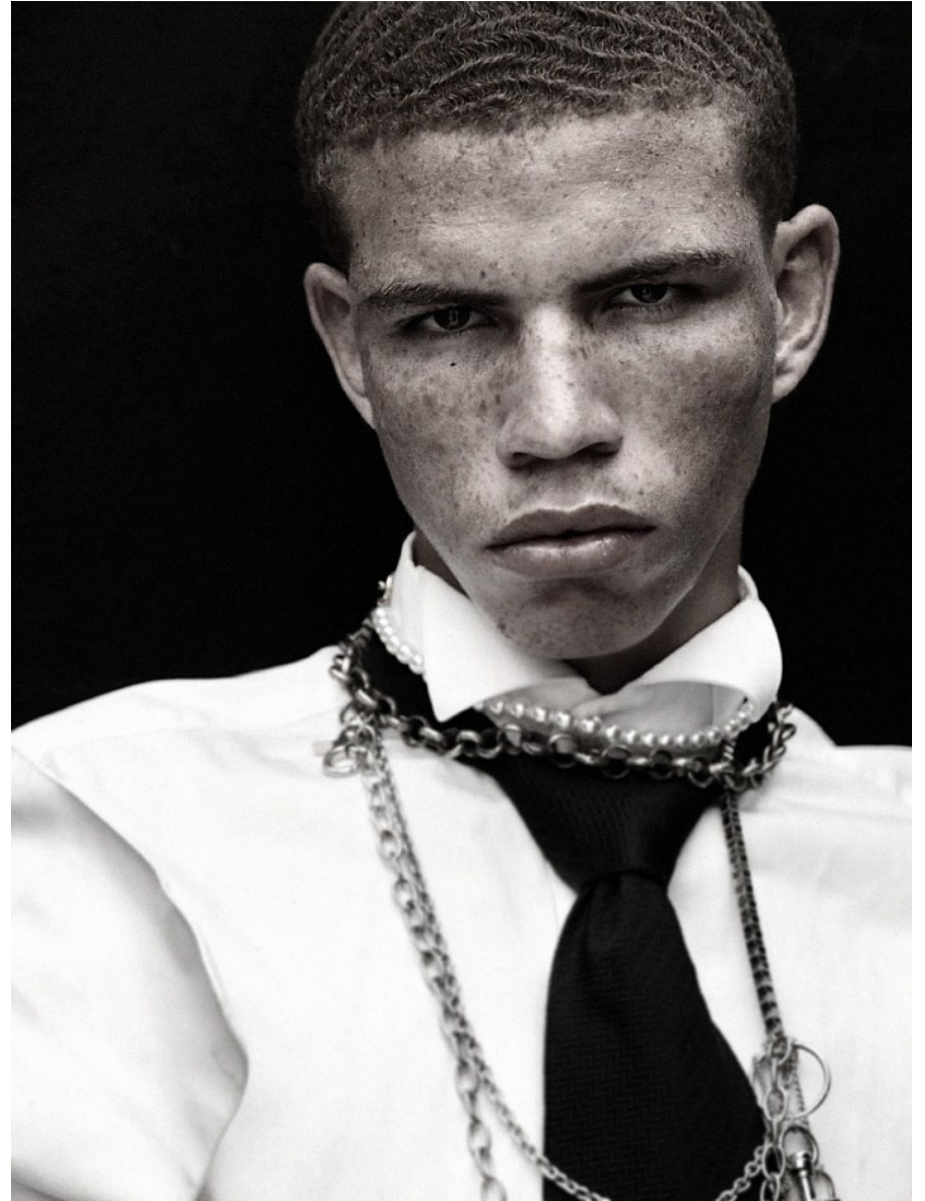

BOSS MODELS

CAPE TOWN

RUWAAN SAMPSON

Height: 188cm Chest: 92cm Waist: 70cm Suit: 36 L Shoe: 10 UK Hair: Brown Eyes: Brown