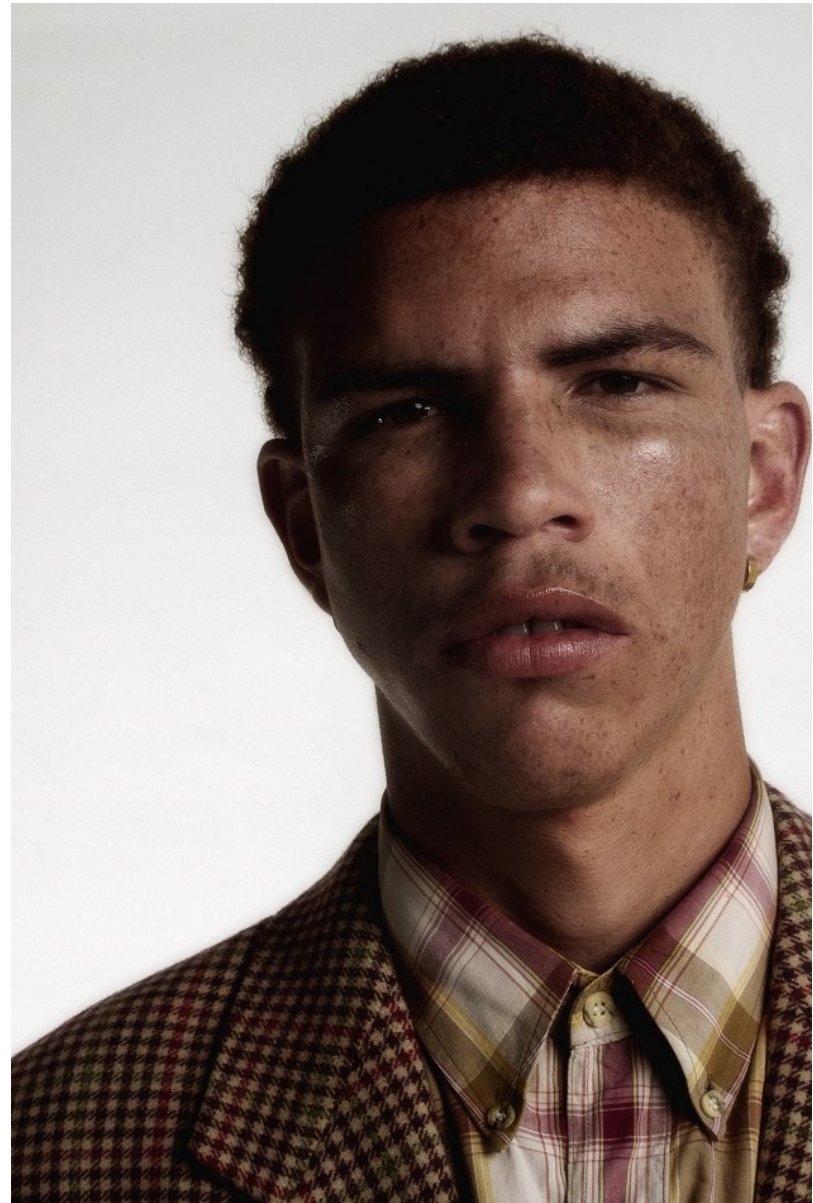

BOSS MODELS

CAPE TOWN

RUWAAN SAMPSON

Height: 188cm Chest: 92cm Waist: 70cm Suit: 36 L Shoe: 10 UK Hair: Brown Eyes: Brown