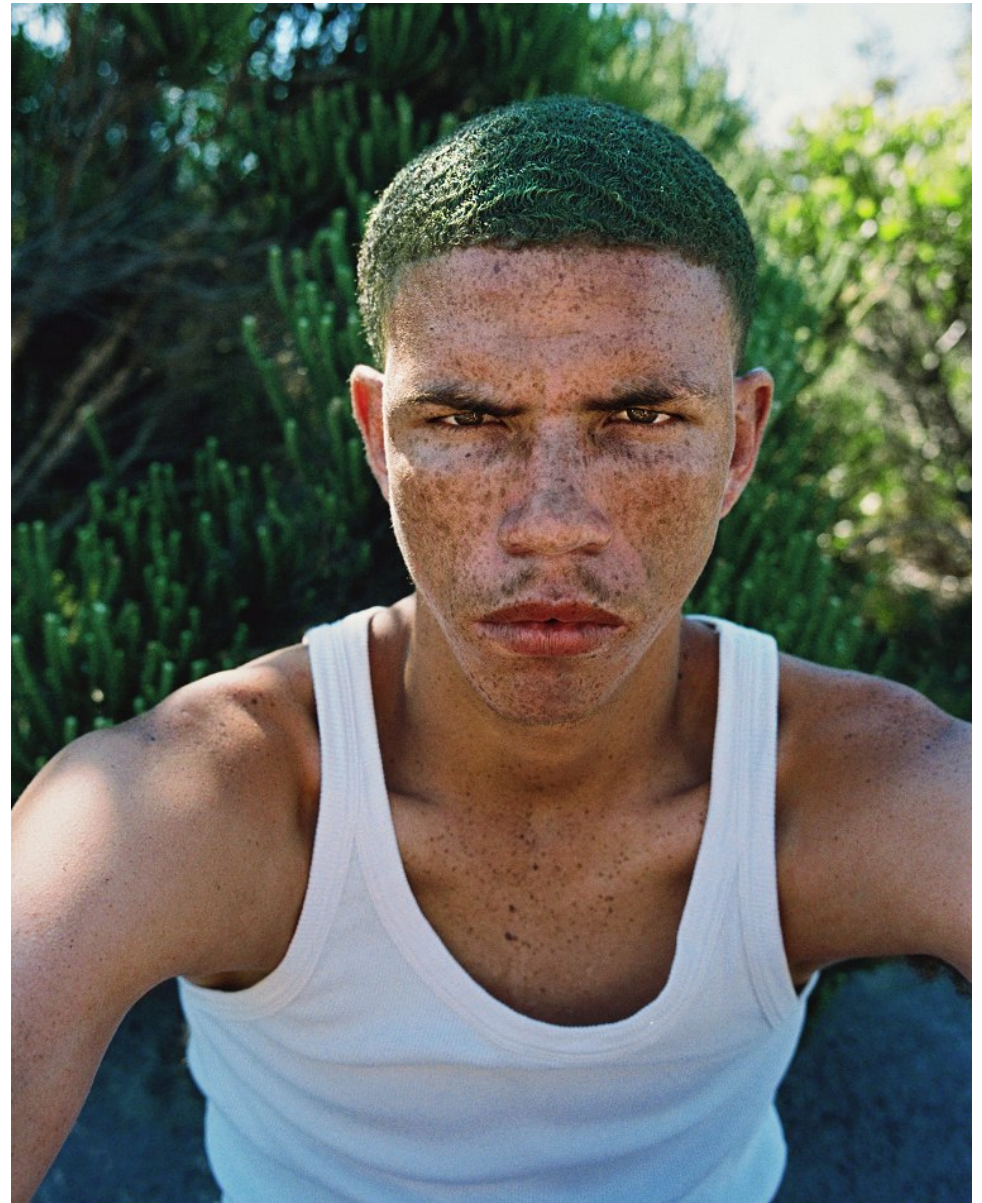

# BOSS MODELS

CAPE TOWN

**RUWAAN SAMPSON**

Height: 188cm Chest: 92cm Waist: 70cm Suit: 36 L Shoe: 10 UK Hair: Brown Eyes: Brown

# BOSS MODELS

CAPE TOWN

RUWAAN SAMPSON

Height: 188cm Chest: 92cm Waist: 70cm Suit: 36 L Shoe: 10 UK Hair: Brown Eyes: Brown