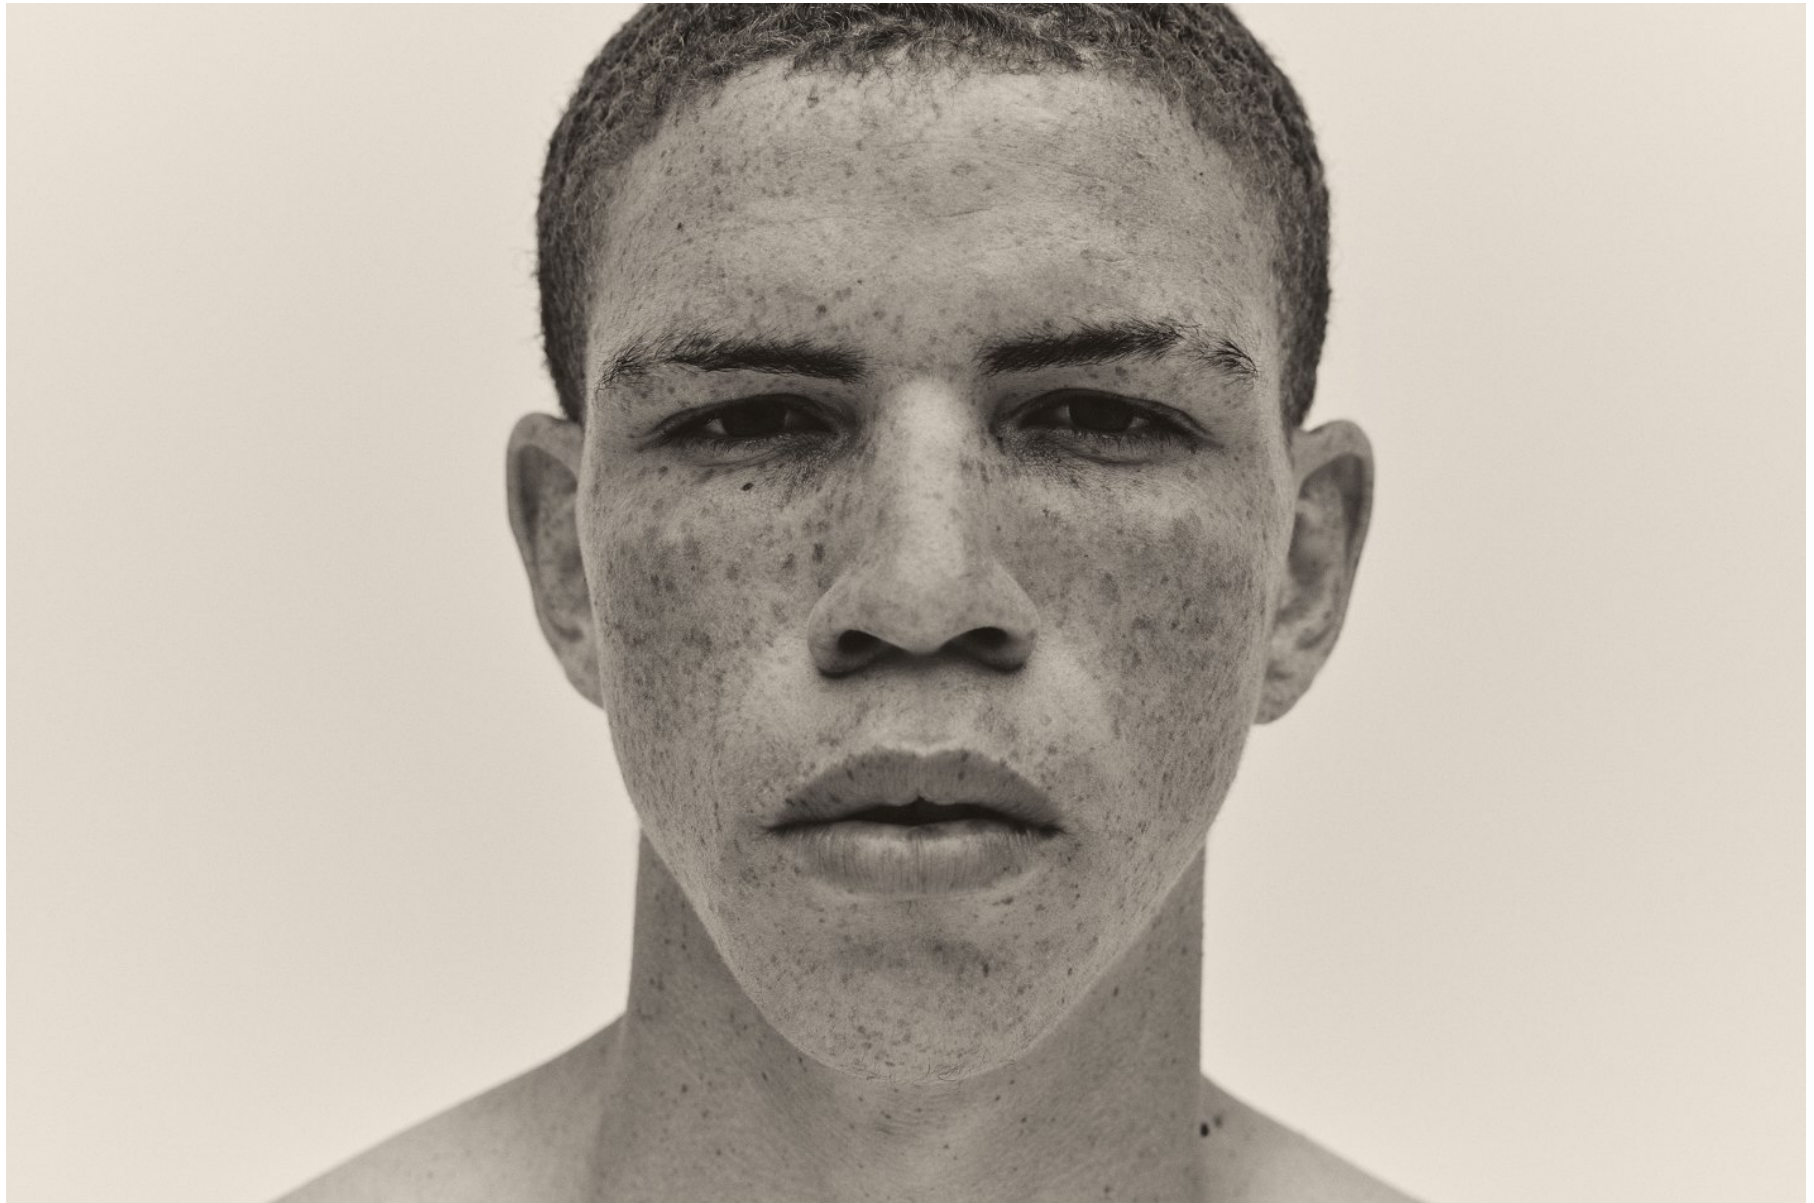

BOSS MODELS

CAPE TOWN

RUWAAN SAMPSON

Height: 188cm Chest: 92cm Waist: 70cm Suit: 36 L Shoe: 10 UK Hair: Brown Eyes: Brown