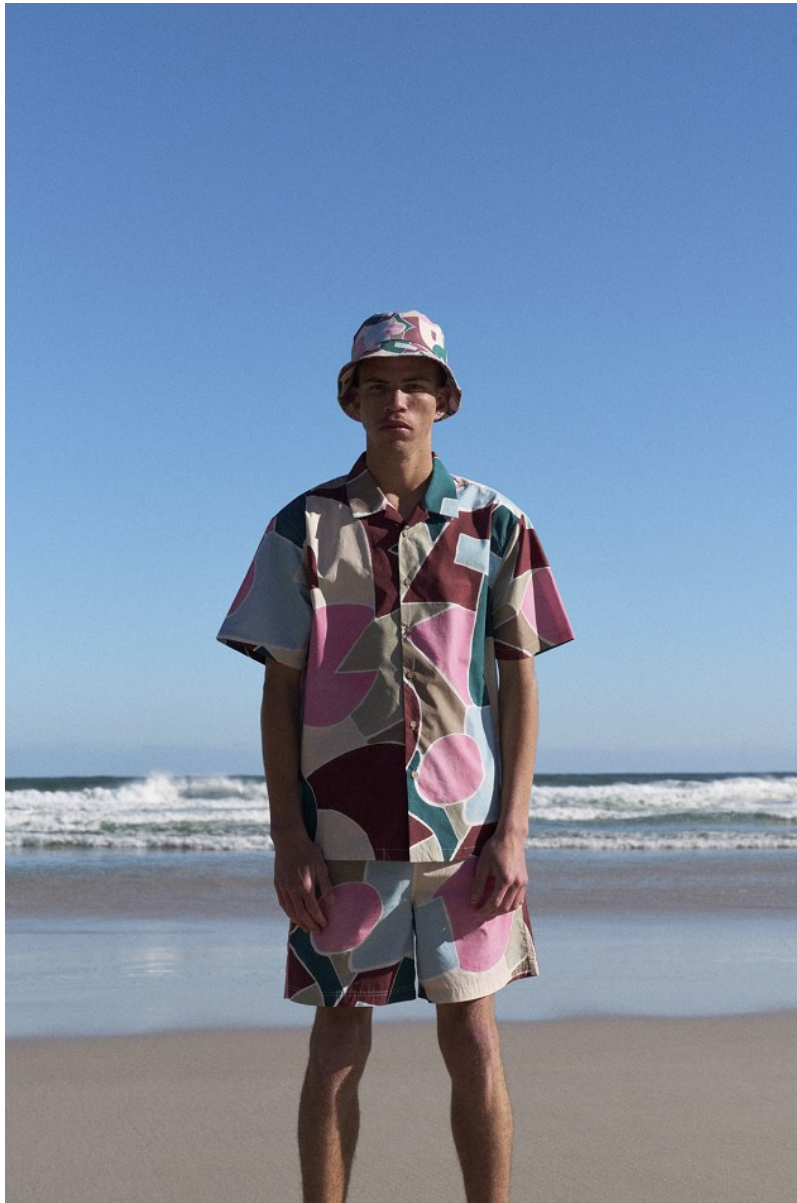

BOSS MODELS

CAPE TOWN

RUWAAN SAMPSON

Height: 188cm Chest: 92cm Waist: 70cm Suit: 36 L Shoe: 10 UK Hair: Brown Eyes: Brown