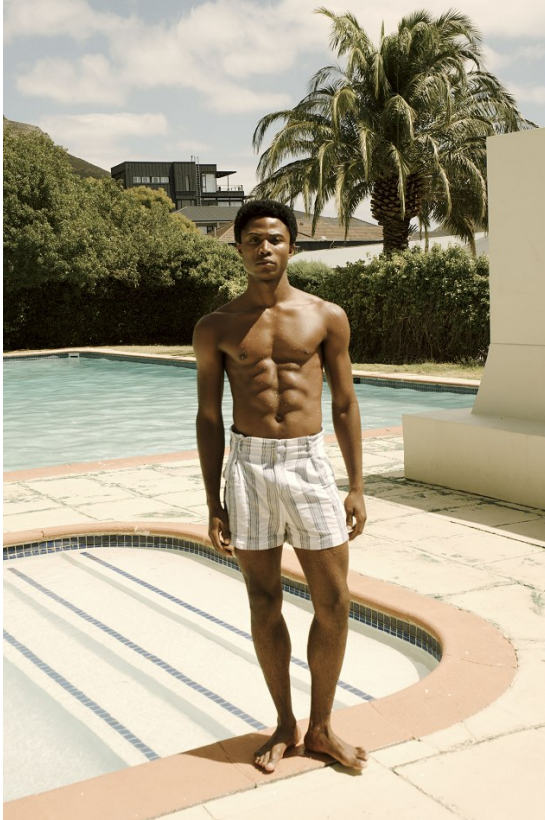

BOSS MODELS

CAPE TOWN

DIVINE ENEJA

Height: 187cm Chest: 96cm Waist: 76cm Suit: 38 R Shoe: 10 UK Hair: Black Eyes: Brown

BOSS MODELS

CAPE TOWN

DIVINE ENEJA

Height: 187cm Chest: 96cm Waist: 76cm Suit: 38 R Shoe: 10 UK Hair: Black Eyes: Brown