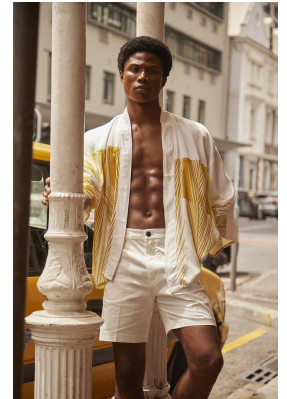

BOSS MODELS

CAPE TOWN

DIVINE ENEJA

Height: 187cm Chest: 96cm Waist: 76cm Suit: 38 R Shoe: 10 UK Hair: Black Eyes: Brown

BOSS MODELS

CAPE TOWN

DIVINE ENEJA

Height: 187cm Chest: 96cm Waist: 76cm Suit: 38 R Shoe: 10 UK Hair: Black Eyes: Brown

BOSS MODELS

CAPE TOWN

DIVINE ENEJA

Height: 187cm Chest: 96cm Waist: 76cm Suit: 38 R Shoe: 10 UK Hair: Black Eyes: Brown