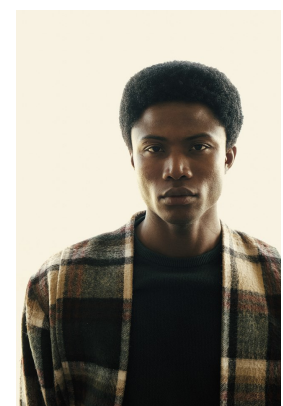

BOSS MODELS

CAPE TOWN

DIVINE ENEJA

Height: 187cm Chest: 96cm Waist: 76cm Suit: 38 R Shoe: 10 UK Hair: Black Eyes: Brown

BOSS MODELS

CAPE TOWN

DIVINE ENEJA

Height: 187cm Chest: 96cm Waist: 76cm Suit: 38 R Shoe: 10 UK Hair: Black Eyes: Brown

BOSS MODELS

CAPE TOWN

DIVINE ENEJA

Height: 187cm Chest: 96cm Waist: 76cm Suit: 38 R Shoe: 10 UK Hair: Black Eyes: Brown