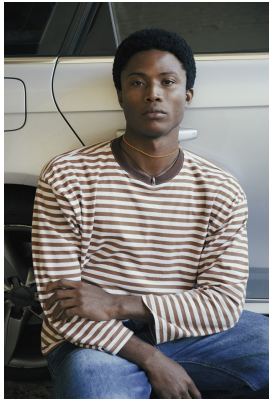

BOSS MODELS

CAPE TOWN

DIVINE ENEJA

Height: 187cm Chest: 96cm Waist: 76cm Suit: 38 R Shoe: 10 UK Hair: Black Eyes: Brown

BOSS MODELS

CAPE TOWN

DIVINE ENEJA

Height: 187cm Chest: 96cm Waist: 76cm Suit: 38 R Shoe: 10 UK Hair: Black Eyes: Brown

BOSS MODELS

CAPE TOWN

DIVINE ENEJA

Height: 187cm Chest: 96cm Waist: 76cm Suit: 38 R Shoe: 10 UK Hair: Black Eyes: Brown