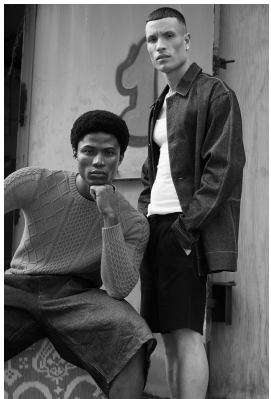

BOSS MODELS

CAPE TOWN

DIVINE ENEJA

Height: 187cm Chest: 96cm Waist: 76cm Suit: 38 R Shoe: 10 UK Hair: Black Eyes: Brown

BOSS MODELS

CAPE TOWN

DIVINE ENEJA

Height: 187cm Chest: 96cm Waist: 76cm Suit: 38 R Shoe: 10 UK Hair: Black Eyes: Brown

BOSS MODELS

CAPE TOWN

DIVINE ENEJA

Height: 187cm Chest: 96cm Waist: 76cm Suit: 38 R Shoe: 10 UK Hair: Black Eyes: Brown