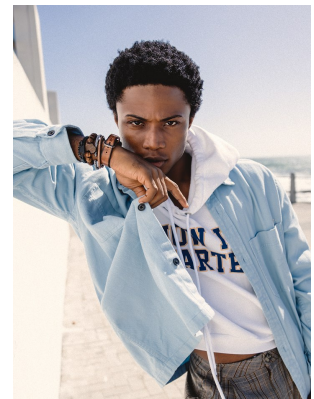

BOSS MODELS

CAPE TOWN

DIVINE ENEJA

Height: 187cm Chest: 96cm Waist: 76cm Suit: 38 R Shoe: 10 UK Hair: Black Eyes: Brown

BOSS MODELS

CAPE TOWN

DIVINE ENEJA

Height: 187cm Chest: 96cm Waist: 76cm Suit: 38 R Shoe: 10 UK Hair: Black Eyes: Brown

BOSS MODELS

CAPE TOWN

DIVINE ENEJA

Height: 187cm Chest: 96cm Waist: 76cm Suit: 38 R Shoe: 10 UK Hair: Black Eyes: Brown