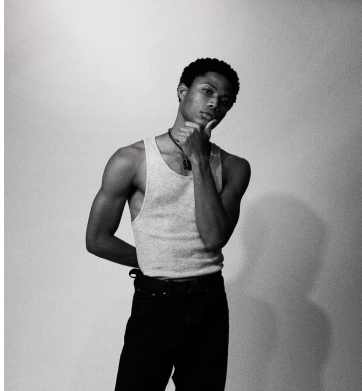

BOSS MODELS

CAPE TOWN

DIVINE ENEJA

Height: 187cm Chest: 96cm Waist: 76cm Suit: 38 R Shoe: 10 UK Hair: Black Eyes: Brown

BOSS MODELS

CAPE TOWN

DIVINE ENEJA

Height: 187cm Chest: 96cm Waist: 76cm Suit: 38 R Shoe: 10 UK Hair: Black Eyes: Brown

BOSS MODELS

CAPE TOWN

DIVINE ENEJA

Height: 187cm Chest: 96cm Waist: 76cm Suit: 38 R Shoe: 10 UK Hair: Black Eyes: Brown