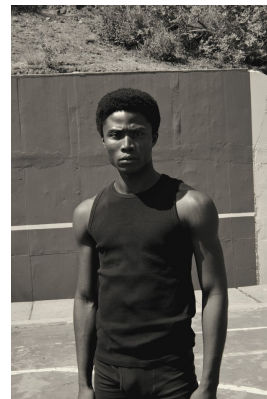

BOSS MODELS

CAPE TOWN

DIVINE ENEJA

Height: 187cm Chest: 96cm Waist: 76cm Suit: 38 R Shoe: 10 UK Hair: Black Eyes: Brown

BOSS MODELS

CAPE TOWN

DIVINE ENEJA

Height: 187cm Chest: 96cm Waist: 76cm Suit: 38 R Shoe: 10 UK Hair: Black Eyes: Brown

BOSS MODELS

CAPE TOWN

DIVINE ENEJA

Height: 187cm Chest: 96cm Waist: 76cm Suit: 38 R Shoe: 10 UK Hair: Black Eyes: Brown