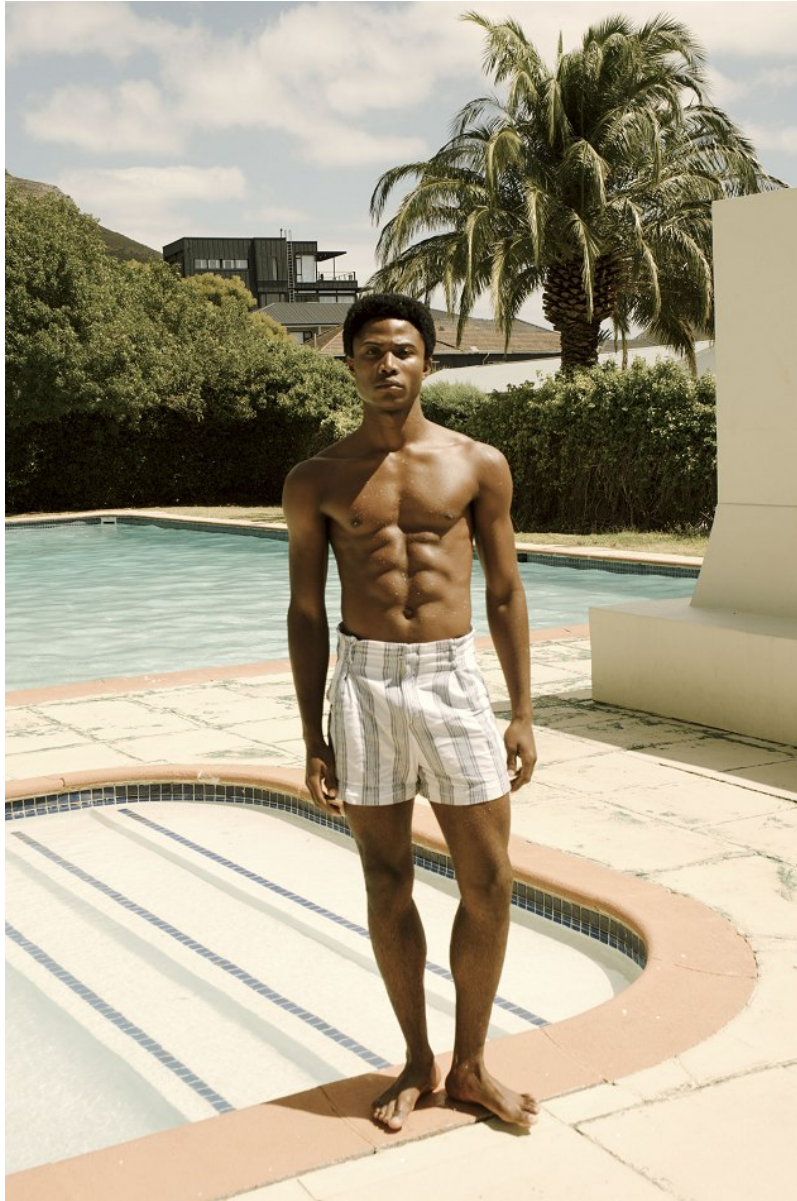

BOSS MODELS

CAPE TOWN

DIVINE ENEJA

Height: 187cm Chest: 96cm Waist: 76cm Suit: 38 R Shoe: 10 UK Hair: Black Eyes: Brown