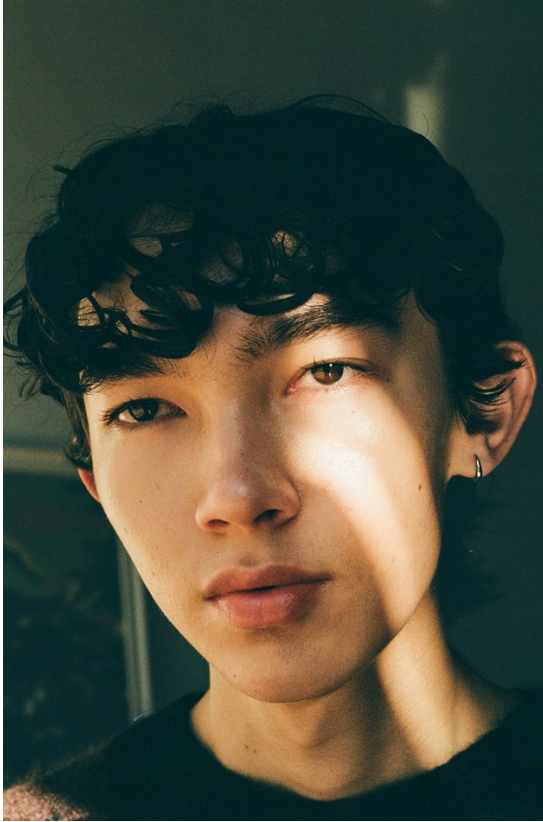

BOSS MODELS

CAPE TOWN

18.

JOSH HABIB

Height: 185cm Chest: 82cm Waist: 64cm Suit: 34 L Shoe: 9 UK Hair: Dark Brown Eyes: Brown