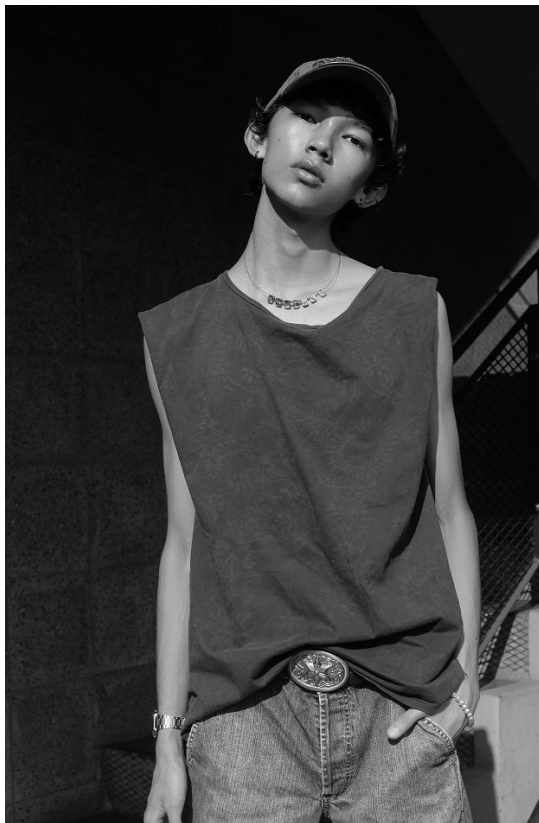

BOSS MODELS

CAPE TOWN

JOSH HABIB

Height: 183cm Chest: 80cm Waist: 64cm Shoe: 9 UK Hair: Dark Brown Eyes: Brown

BOSS MODELS

CAPE TOWN

JOSH HABIB

Height: 183cm Chest: 80cm Waist: 64cm Shoe: 9 UK Hair: Dark Brown Eyes: Brown