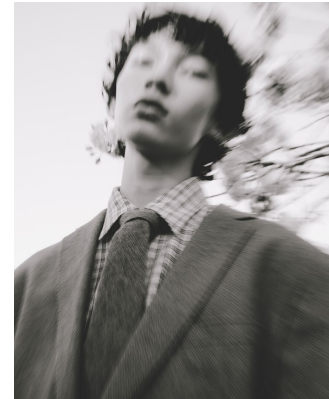

BOSS MODELS

CAPE TOWN

JOSH HABIB

Height: 185cm Chest: 82cm Waist: 64cm Suit: 34 L Shoe: 9 UK Hair: Dark Brown Eyes: Brown

BOSS MODELS

CAPE TOWN

JOSH HABIB

Height: 185cm Chest: 82cm Waist: 64cm Suit: 34 L Shoe: 9 UK Hair: Dark Brown Eyes: Brown