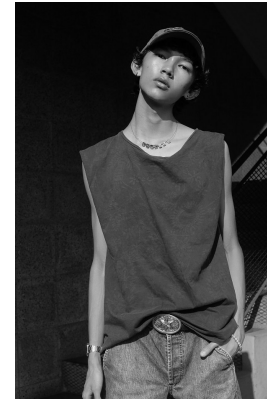

BOSS MODELS

CAPE TOWN

JOSH HABIB

Height: 183cm Chest: 80cm Waist: 64cm Shoe: 9 UK Hair: Dark Brown Eyes: Brown

BOSS MODELS

CAPE TOWN

JOSH HABIB

Height: 183cm Chest: 80cm Waist: 64cm Shoe: 9 UK Hair: Dark Brown Eyes: Brown