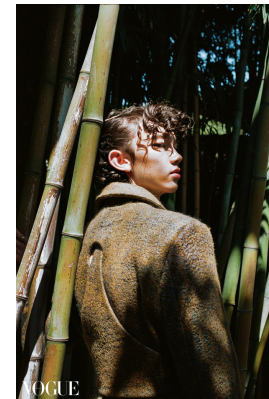

BOSS MODELS

CAPE TOWN

JOSH HABIB

Height: 183cm Chest: 80cm Waist: 64cm Shoe: 9 UK Hair: Dark Brown Eyes: Brown

BOSS MODELS

CAPE TOWN

JOSH HABIB

Height: 183cm Chest: 80cm Waist: 64cm Shoe: 9 UK Hair: Dark Brown Eyes: Brown