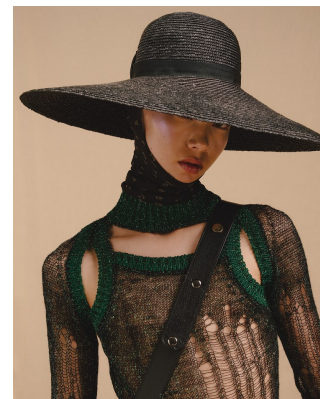

BOSS MODELS

CAPE TOWN

JOSH HABIB

Height: 185cm Chest: 82cm Waist: 64cm Suit: 34 L Shoe: 9 UK Hair: Dark Brown Eyes: Brown

BOSS MODELS

CAPE TOWN

JOSH HABIB

Height: 185cm Chest: 82cm Waist: 64cm Suit: 34 L Shoe: 9 UK Hair: Dark Brown Eyes: Brown