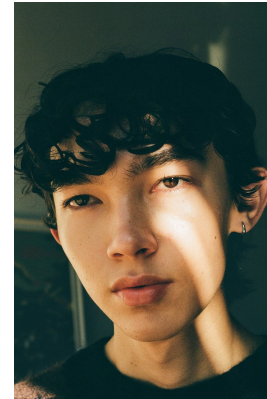

BOSS MODELS

CAPE TOWN

JOSH HABIB

Height: 185cm Chest: 82cm Waist: 64cm Suit: 34 L Shoe: 9 UK Hair: Dark Brown Eyes: Brown

BOSS MODELS

CAPE TOWN

JOSH HABIB

Height: 185cm Chest: 82cm Waist: 64cm Suit: 34 L Shoe: 9 UK Hair: Dark Brown Eyes: Brown