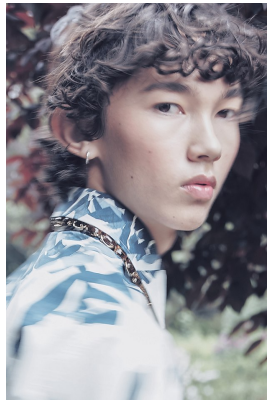

BOSS MODELS

CAPE TOWN

JOSH HABIB

Height: 183cm Chest: 80cm Waist: 64cm Shoe: 9 UK Hair: Dark Brown Eyes: Brown

BOSS MODELS

CAPE TOWN

JOSH HABIB

Height: 183cm Chest: 80cm Waist: 64cm Shoe: 9 UK Hair: Dark Brown Eyes: Brown