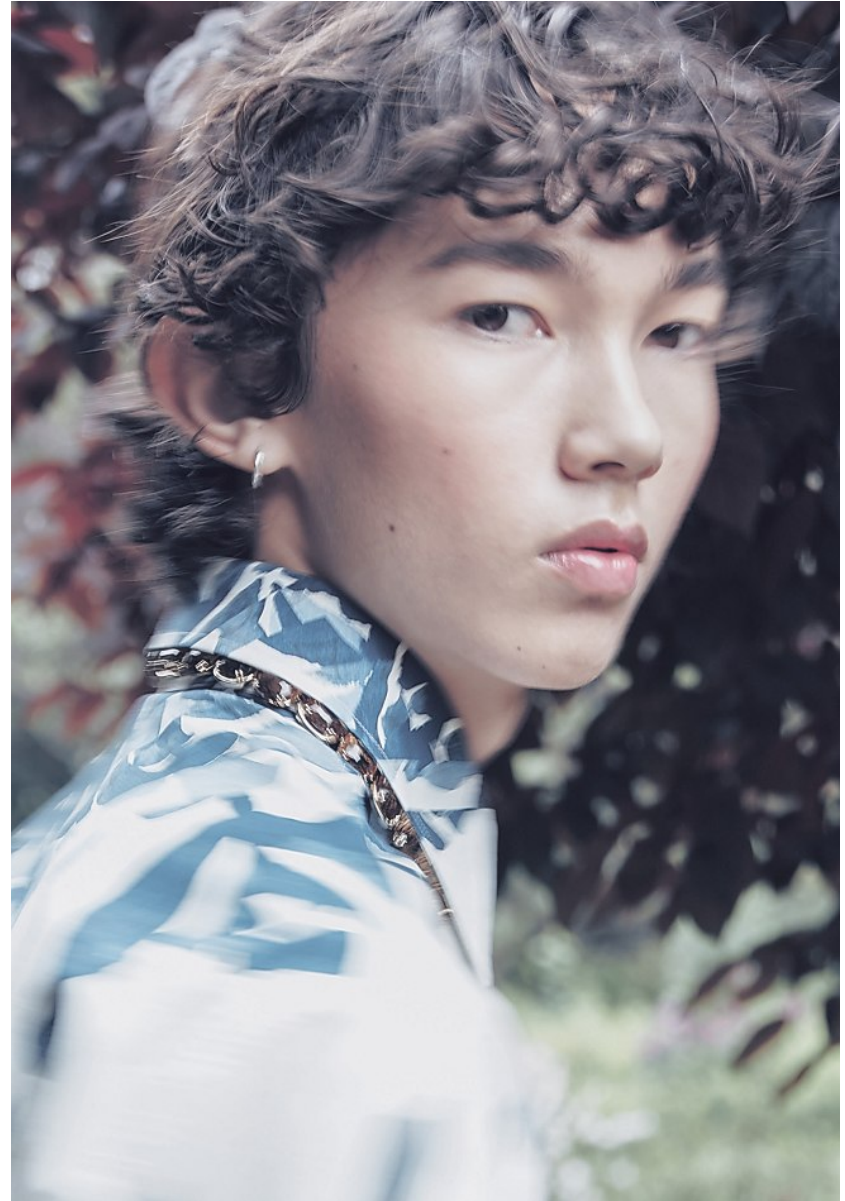

BOSS MODELS

CAPE TOWN

JOSH HABIB

Height: 183cm Chest: 80cm Waist: 64cm Shoe: 9 UK Hair: Dark Brown Eyes: Brown