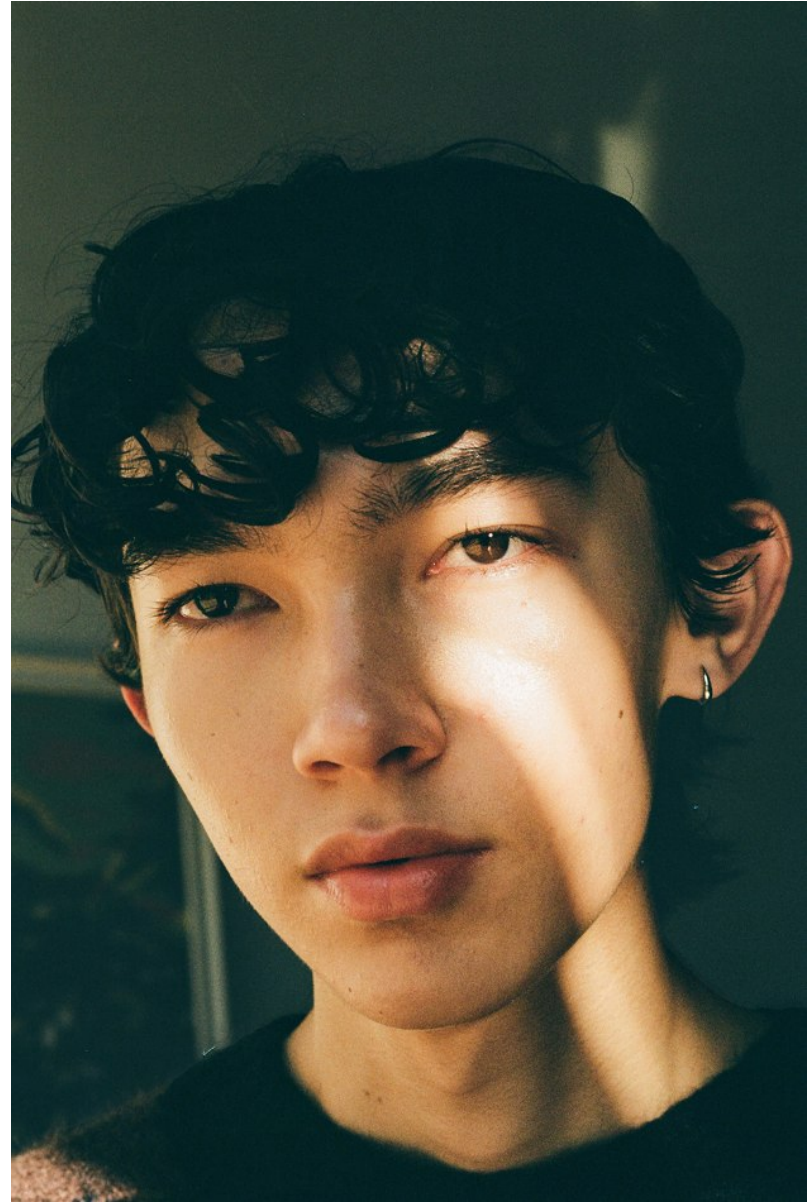

BOSS MODELS

CAPE TOWN

Height: 185cm Chest: 82cm Waist: 64cm Suit: 34 L Shoe: 9 UK Hair: Dark Brown Eyes: Brown