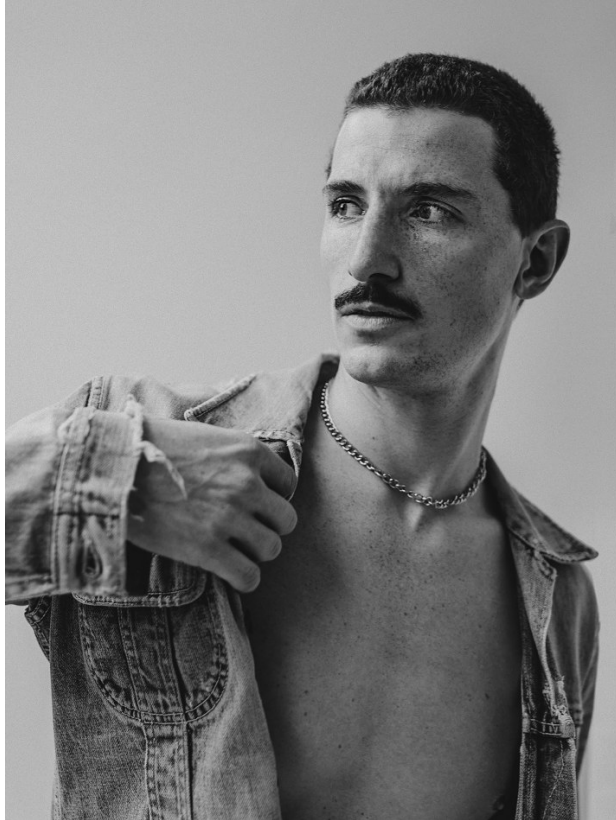

BOSS MODELS

CAPE TOWN

ADAM DE WAAL

Height: 185cm Chest: 99cm Waist: 79cm Shoe: 10.5 UK Hair: Brown Eyes: Green

BOSS MODELS

CAPE TOWN

ADAM DE WAAL

Height: 185cm Chest: 99cm Waist: 79cm Shoe: 10.5 UK Hair: Brown Eyes: Green