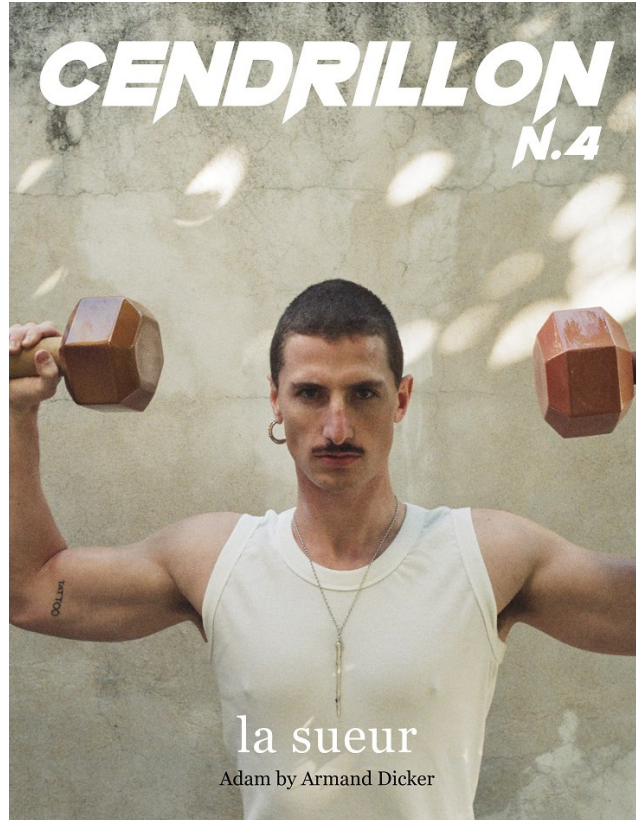

BOSS MODELS

CAPE TOWN

ADAM DE WAAL

Height: 185cm Chest: 99cm Waist: 79cm Shoe: 10.5 UK Hair: Brown Eyes: Green

BOSS MODELS

CAPE TOWN

ADAM DE WAAL

Height: 185cm Chest: 99cm Waist: 79cm Shoe: 10.5 UK Hair: Brown Eyes: Green