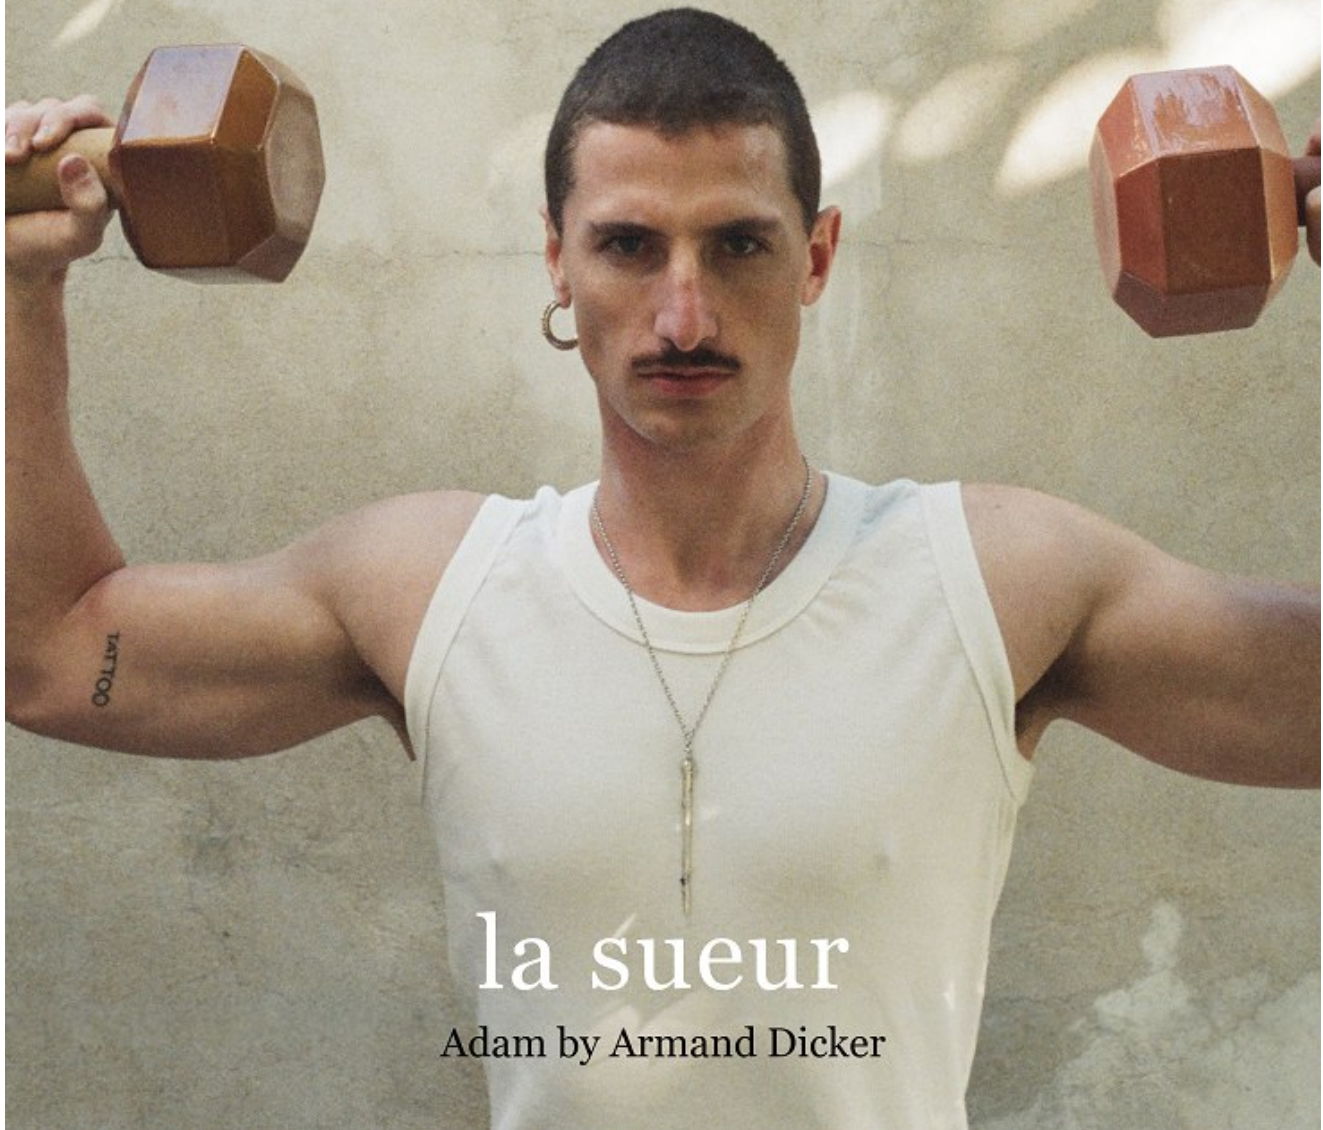

BOSS MODELS

CAPE TOWN

CENDRILLON

N.4

la sueur

Adam by Armand Dicker

ADAM DE WAAL

Height: 185cm Chest: 99cm Waist: 79cm Shoe: 10.5 UK Hair: Brown Eyes: Green

BOSS MODELS

CAPE TOWN

ADAM DE WAAL

Height: 185cm Chest: 99cm Waist: 79cm Shoe: 10.5 UK Hair: Brown Eyes: Green

BOSS MODELS

CAPE TOWN

ADAM DE WAAL

Height: 185cm Chest: 99cm Waist: 79cm Shoe: 10.5 UK Hair: Brown Eyes: Green