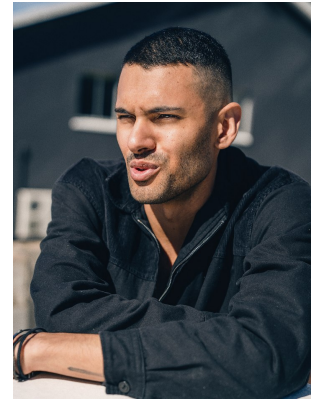

BOSS MODELS

CAPE TOWN

DYLAN DE MORNEY

Height: 183cm Chest: 100cm Waist: 78cm Shoe: 10 UK Hair: Black Eyes: Brown