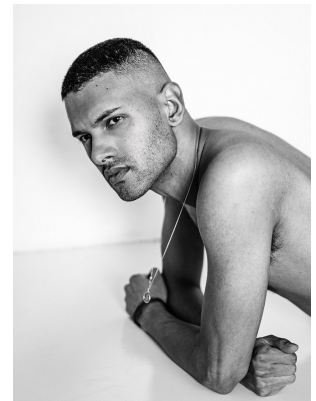

BOSS MODELS

CAPE TOWN

DYLAN DE MORNEY

Height: 183cm Chest: 100cm Waist: 78cm Shoe: 10 UK Hair: Black Eyes: Brown