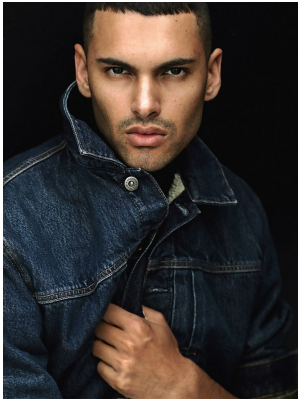

BOSS MODELS

CAPE TOWN

DYLAN DE MORNEY

Height: 183cm Chest: 100cm Waist: 78cm Shoe: 10 UK Hair: Black Eyes: Brown