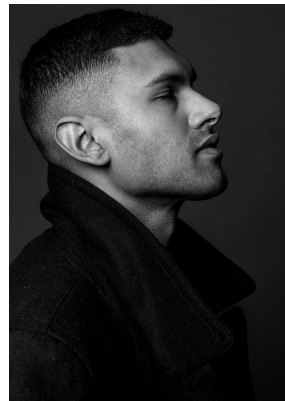

BOSS MODELS

CAPE TOWN

DYLAN DE MORNEY

Height: 183cm Chest: 100cm Waist: 78cm Shoe: 10 UK Hair: Black Eyes: Brown