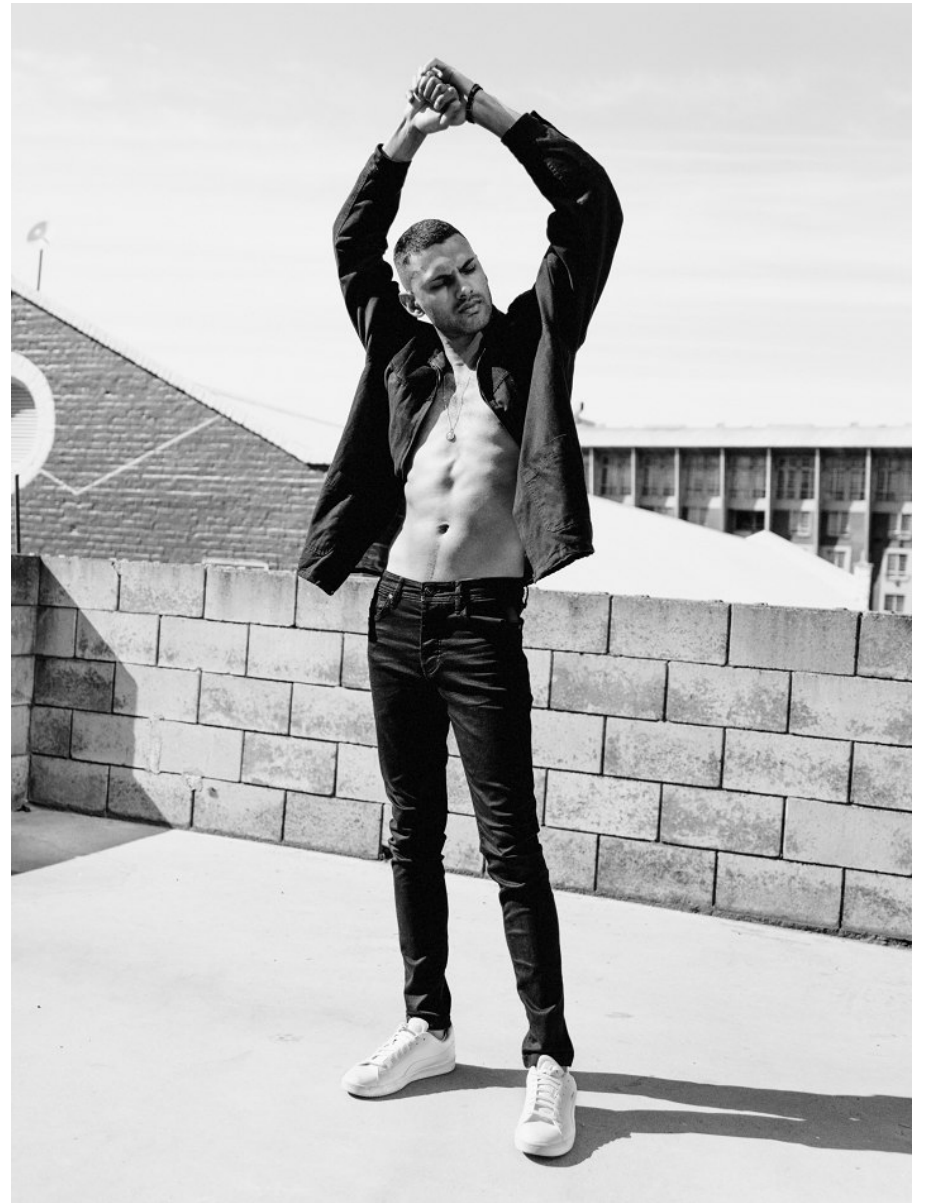

# BOSS MODELS

CAPE TOWN

DYLAN DE MORNEY

Height: 183cm Chest: 100cm Waist: 78cm Shoe: 10 UK Hair: Black Eyes: Brown