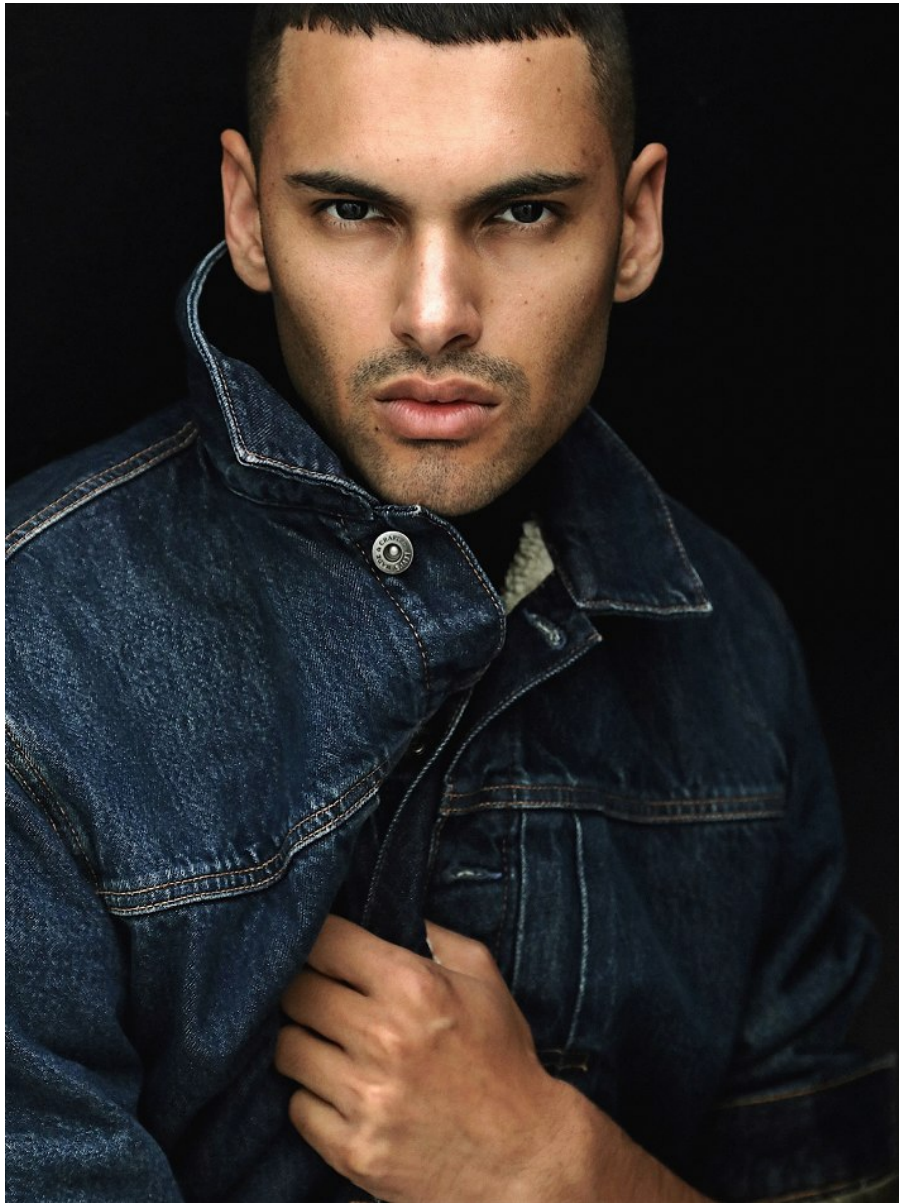

# BOSS MODELS

CAPE TOWN

DYLAN DE MORNEY

Height: 183cm Chest: 100cm Waist: 78cm Shoe: 10 UK Hair: Black Eyes: Brown