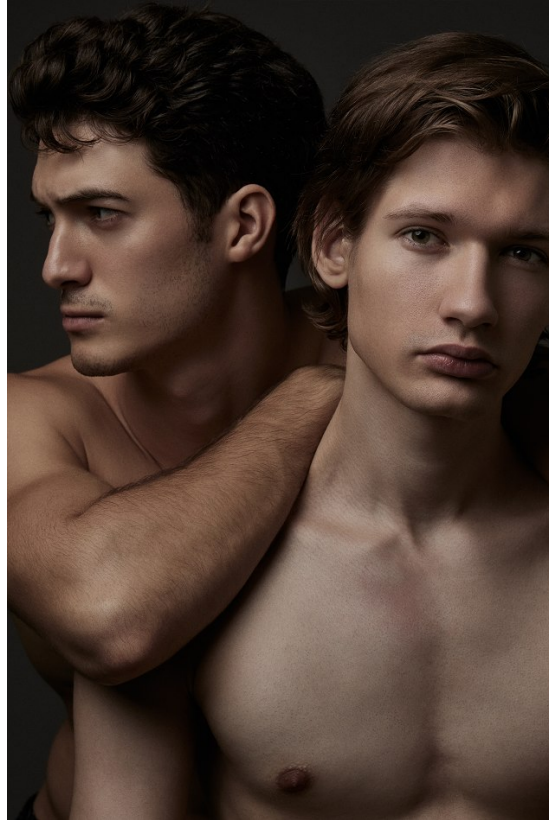

LEO D'ALESSANDRO

BOSS MODELS

CAPE TOWN

Height: 181cm Chest: 98cm Waist: 75cm Suit: 40 R Shoe: 9 UK Hair: Brown Eyes: Brown