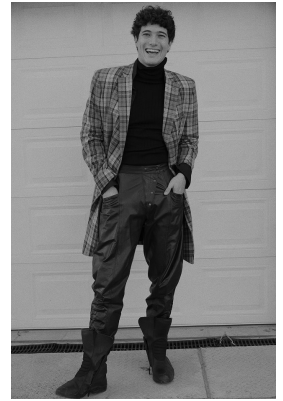

BOSS MODELS

CAPE TOWN

LEO D'ALESSANDRO

Height: 181cm Chest: 98cm Waist: 75cm Suit: 40 R Shoe: 9 UK Hair: Brown Eyes: Brown

BOSS MODELS

CAPE TOWN

LEO D'ALESSANDRO

Height: 181cm Chest: 98cm Waist: 75cm Suit: 40 R Shoe: 9 UK Hair: Brown Eyes: Brown