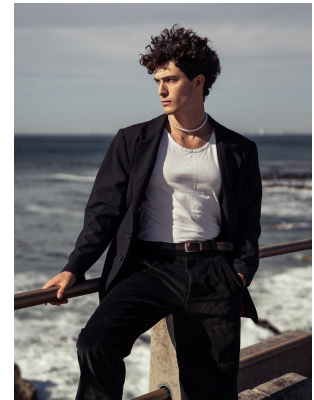

BOSS MODELS

CAPE TOWN

LEO D'ALESSANDRO

Height: 181cm Chest: 98cm Waist: 75cm Suit: 40 R Shoe: 9 UK Hair: Brown Eyes: Brown

BOSS MODELS

CAPE TOWN

LEO D'ALESSANDRO

Height: 181cm Chest: 98cm Waist: 75cm Suit: 40 R Shoe: 9 UK Hair: Brown Eyes: Brown