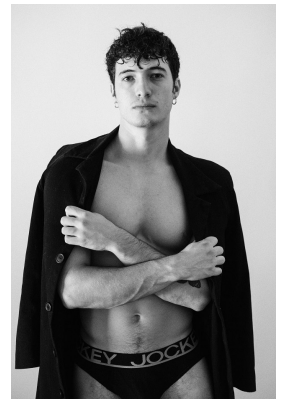

BOSS MODELS

CAPE TOWN

LEO D'ALESSANDRO

Height: 181cm Chest: 98cm Waist: 75cm Suit: 40 R Shoe: 9 UK Hair: Brown Eyes: Brown

BOSS MODELS

CAPE TOWN

LEO D'ALESSANDRO

Height: 181cm Chest: 98cm Waist: 75cm Suit: 40 R Shoe: 9 UK Hair: Brown Eyes: Brown