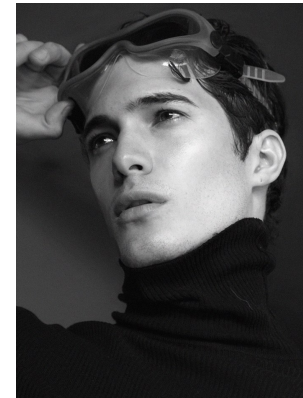

BOSS MODELS

CAPE TOWN

LEO D'ALESSANDRO

Height: 181cm Chest: 98cm Waist: 75cm Suit: 40 R Shoe: 9 UK Hair: Brown Eyes: Brown

BOSS MODELS

CAPE TOWN

LEO D'ALESSANDRO

Height: 181cm Chest: 98cm Waist: 75cm Suit: 40 R Shoe: 9 UK Hair: Brown Eyes: Brown