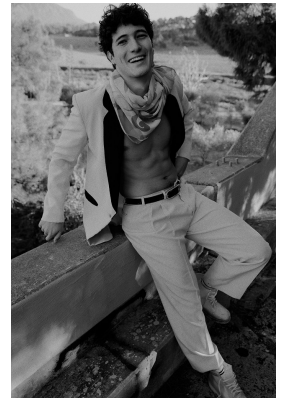

BOSS MODELS

CAPE TOWN

LEO D'ALESSANDRO

Height: 181cm Chest: 98cm Waist: 75cm Suit: 40 R Shoe: 9 UK Hair: Brown Eyes: Brown

BOSS MODELS

CAPE TOWN

LEO D'ALESSANDRO

Height: 181cm Chest: 98cm Waist: 75cm Suit: 40 R Shoe: 9 UK Hair: Brown Eyes: Brown