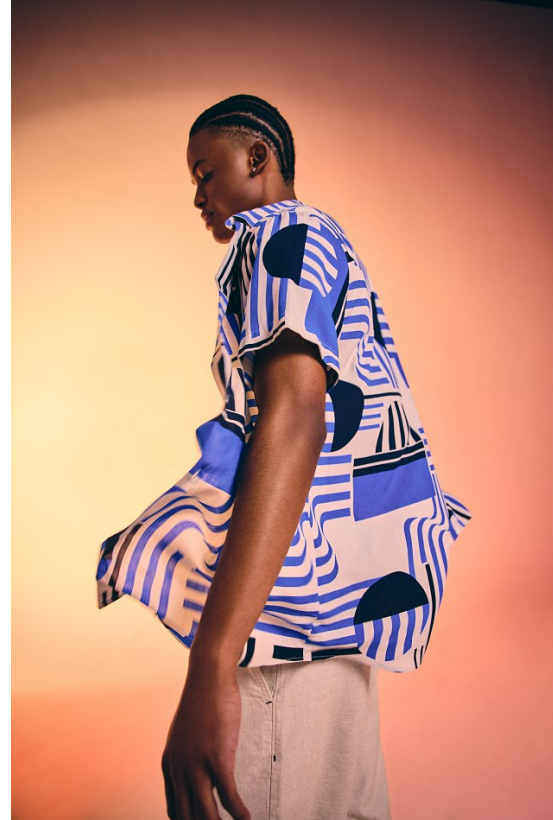

BOSS MODELS

CAPE TOWN

ORATILE LEKABE

Height: 189cm Chest: 96cm Waist: 74cm Suit: 36 L Shoe: 9 UK Hair: Black Eyes: Brown

BOSS MODELS

CAPE TOWN

ORATILE LEKABE

Height: 189cm Chest: 96cm Waist: 74cm Suit: 36 L Shoe: 9 UK Hair: Black Eyes: Brown