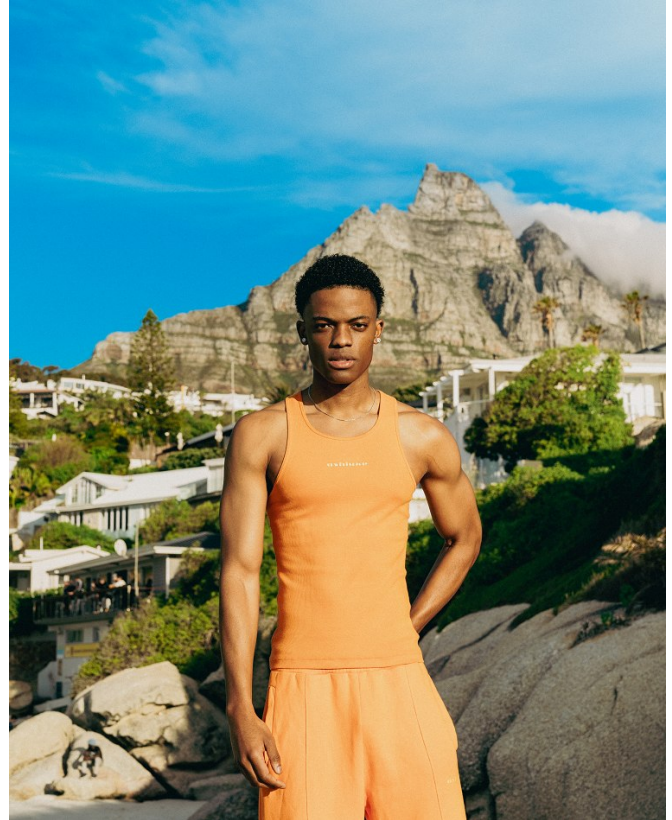

BOSS MODELS

CAPE TOWN

ORATILE LEKABE

Height: 189cm Chest: 96cm Waist: 74cm Suit: 36 L Shoe: 9 UK Hair: Black Eyes: Brown

BOSS MODELS

CAPE TOWN

ORATILE LEKABE

Height: 189cm Chest: 96cm Waist: 74cm Suit: 36 L Shoe: 9 UK Hair: Black Eyes: Brown

BOSS MODELS

CAPE TOWN

ORATILE LEKABE

Height: 189cm Chest: 96cm Waist: 74cm Suit: 36 L Shoe: 9 UK Hair: Black Eyes: Brown