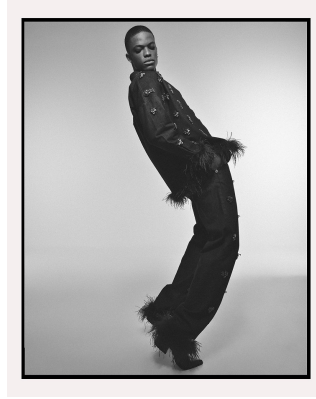

BOSS MODELS

CAPE TOWN

ORATILE LEKABE

Height: 189cm Chest: 96cm Waist: 74cm Suit: 36 L Shoe: 9 UK Hair: Black Eyes: Brown

BOSS MODELS

CAPE TOWN

ORATILE LEKABE

Height: 189cm Chest: 96cm Waist: 74cm Suit: 36 L Shoe: 9 UK Hair: Black Eyes: Brown