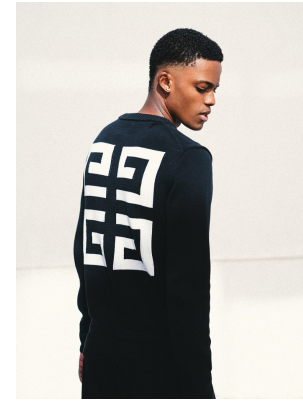

BOSS MODELS

CAPE TOWN

ORATILE LEKABE

Height: 189cm Chest: 94cm Waist: 69cm Suit: 36 L Shoe: 9 UK Hair: Black Eyes: Brown

BOSS MODELS

CAPE TOWN

ORATILE LEKABE

Height: 189cm Chest: 94cm Waist: 69cm Suit: 36 L Shoe: 9 UK Hair: Black Eyes: Brown