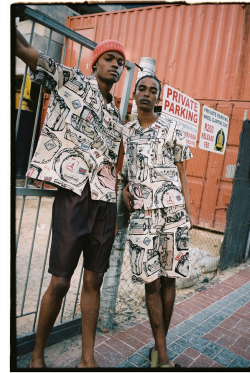

BOSS MODELS

CAPE TOWN

ORATILE LEKABE

Height: 189cm Chest: 94cm Waist: 69cm Suit: 36 L Shoe: 9 UK Hair: Black Eyes: Brown

BOSS MODELS

CAPE TOWN

ORATILE LEKABE

Height: 189cm Chest: 94cm Waist: 69cm Suit: 36 L Shoe: 9 UK Hair: Black Eyes: Brown