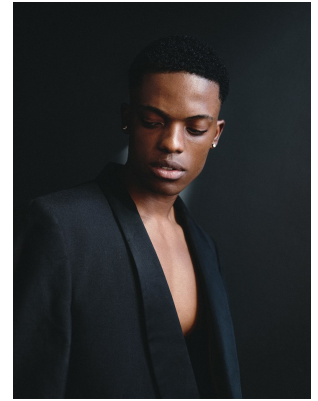

BOSS MODELS

CAPE TOWN

ORATILE LEKABE

Height: 189cm Chest: 96cm Waist: 74cm Suit: 36 L Shoe: 9 UK Hair: Black Eyes: Brown

BOSS MODELS

CAPE TOWN

ORATILE LEKABE

Height: 189cm Chest: 96cm Waist: 74cm Suit: 36 L Shoe: 9 UK Hair: Black Eyes: Brown