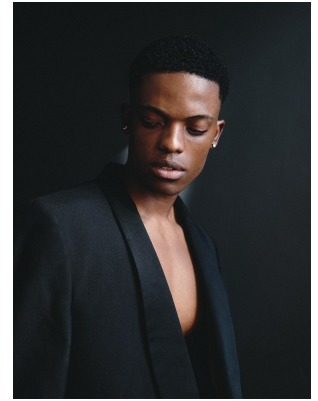

BOSS MODELS

CAPE TOWN

ORATILE LEKABE

Height: 189cm Chest: 94cm Waist: 69cm Suit: 36 L Shoe: 9 UK Hair: Black Eyes: Brown

BOSS MODELS

CAPE TOWN

ORATILE LEKABE

Height: 189cm Chest: 94cm Waist: 69cm Suit: 36 L Shoe: 9 UK Hair: Black Eyes: Brown