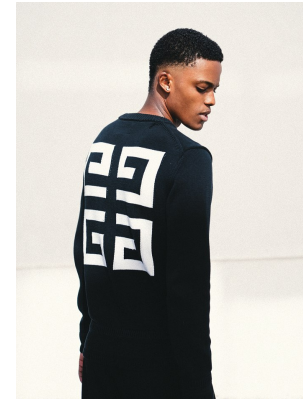

BOSS MODELS

CAPE TOWN

ORATILE LEKABE

Height: 189cm Chest: 96cm Waist: 74cm Suit: 36 L Shoe: 9 UK Hair: Black Eyes: Brown

BOSS MODELS

CAPE TOWN

ORATILE LEKABE

Height: 189cm Chest: 96cm Waist: 74cm Suit: 36 L Shoe: 9 UK Hair: Black Eyes: Brown