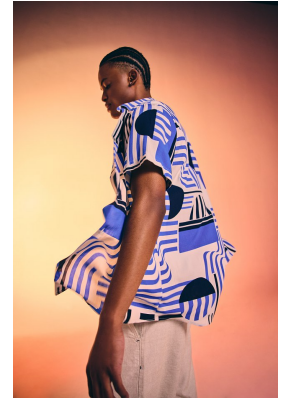

BOSS MODELS

CAPE TOWN

ORATILE LEKABE

Height: 189cm Chest: 96cm Waist: 74cm Suit: 36 L Shoe: 9 UK Hair: Black Eyes: Brown

BOSS MODELS

CAPE TOWN

ORATILE LEKABE

Height: 189cm Chest: 96cm Waist: 74cm Suit: 36 L Shoe: 9 UK Hair: Black Eyes: Brown