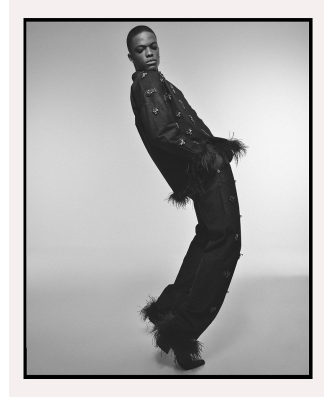

BOSS MODELS

CAPE TOWN

ORATILE LEKABE

Height: 189cm Chest: 94cm Waist: 69cm Suit: 36 L Shoe: 9 UK Hair: Black Eyes: Brown

BOSS MODELS

CAPE TOWN

ORATILE LEKABE

Height: 189cm Chest: 94cm Waist: 69cm Suit: 36 L Shoe: 9 UK Hair: Black Eyes: Brown