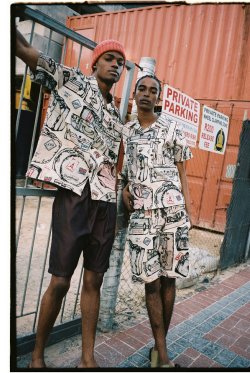

BOSS MODELS

CAPE TOWN

ORATILE LEKABE

Height: 189cm Chest: 96cm Waist: 74cm Suit: 36 L Shoe: 9 UK Hair: Black Eyes: Brown

BOSS MODELS

CAPE TOWN

ORATILE LEKABE

Height: 189cm Chest: 96cm Waist: 74cm Suit: 36 L Shoe: 9 UK Hair: Black Eyes: Brown