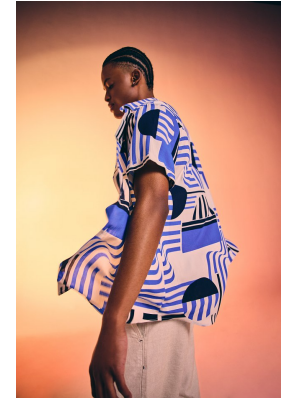

BOSS MODELS

CAPE TOWN

ORATILE LEKABE

Height: 189cm Chest: 94cm Waist: 69cm Suit: 36 L Shoe: 9 UK Hair: Black Eyes: Brown

BOSS MODELS

CAPE TOWN

ORATILE LEKABE

Height: 189cm Chest: 94cm Waist: 69cm Suit: 36 L Shoe: 9 UK Hair: Black Eyes: Brown