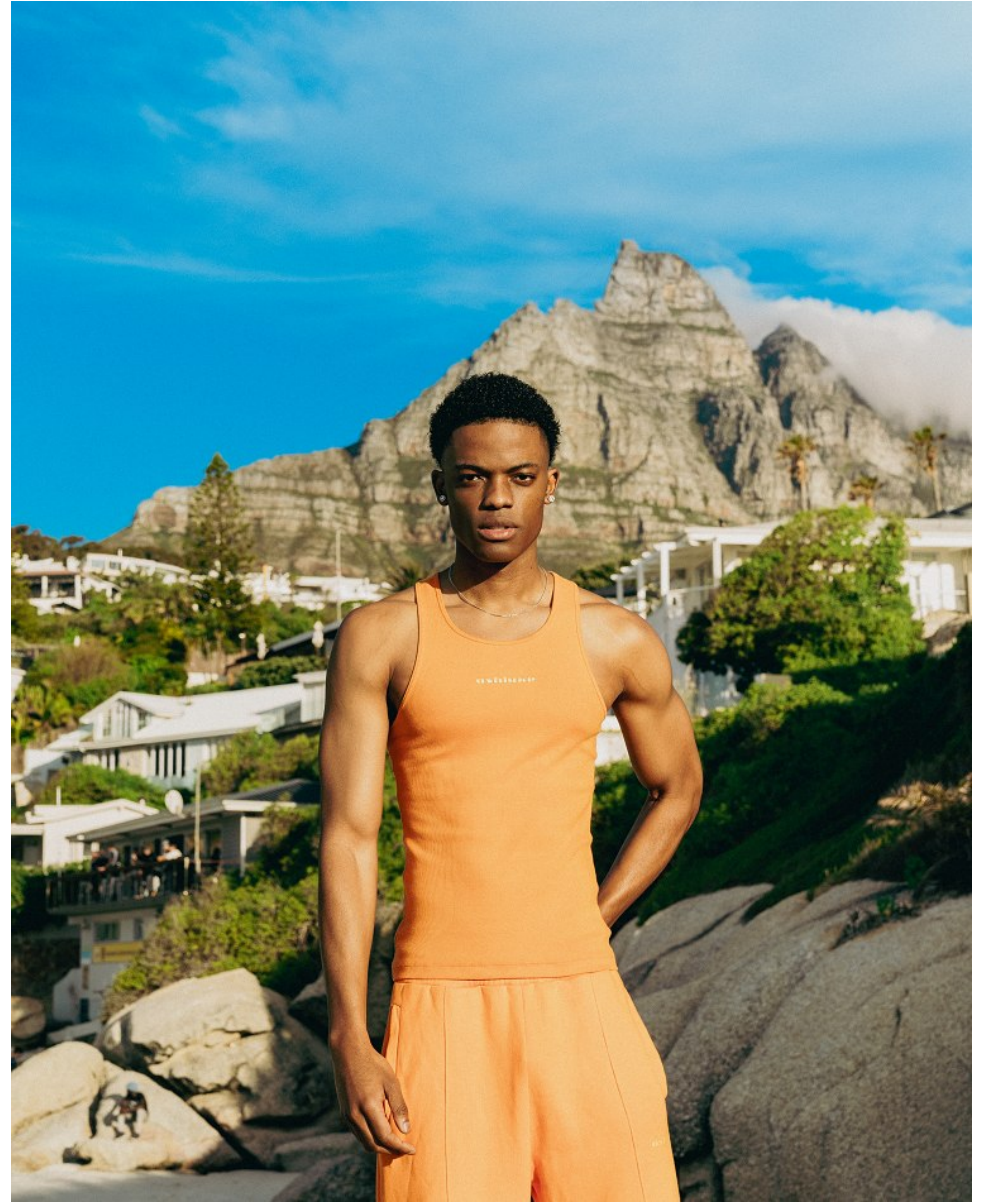

BOSS MODELS

CAPE TOWN

ORATILE LEKABE

Height: 189cm Chest: 96cm Waist: 74cm Suit: 36 L Shoe: 9 UK Hair: Black Eyes: Brown