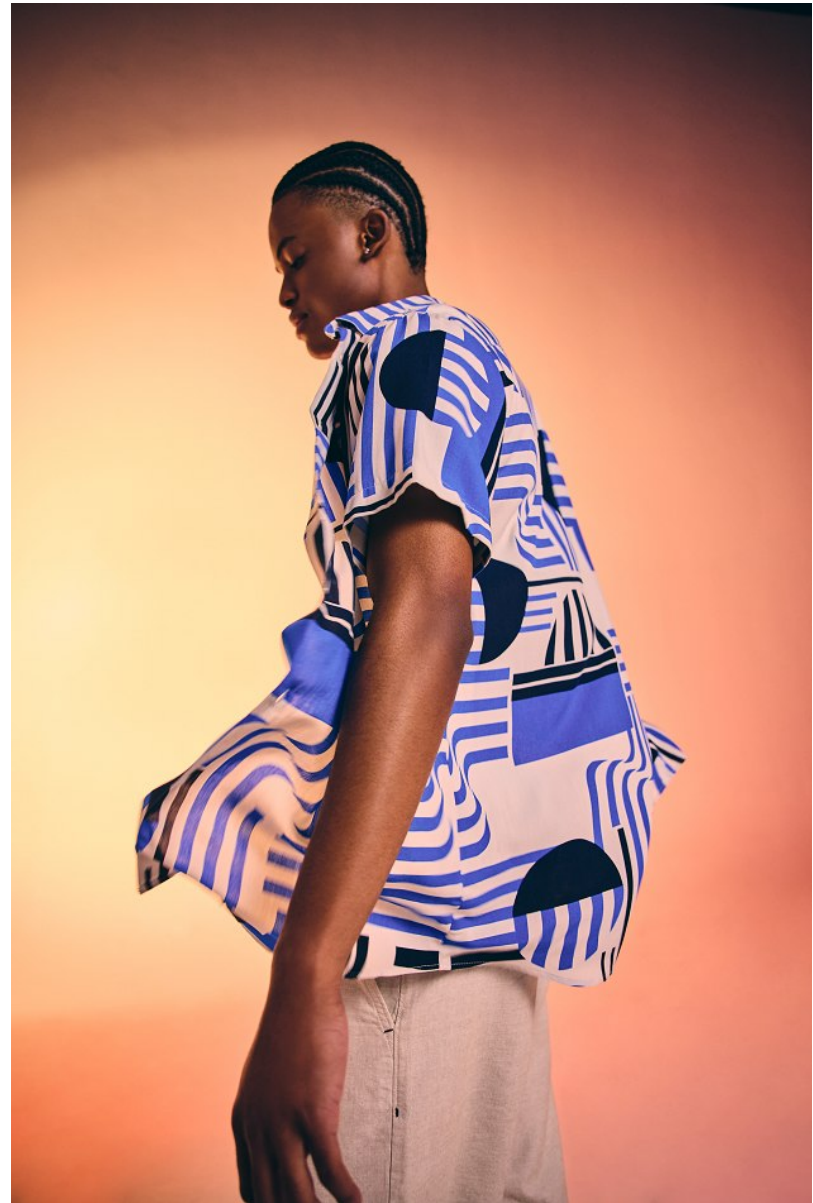

BOSS MODELS

CAPE TOWN

ORATILE LEKABE

Height: 189cm Chest: 96cm Waist: 74cm Suit: 36 L Shoe: 9 UK Hair: Black Eyes: Brown