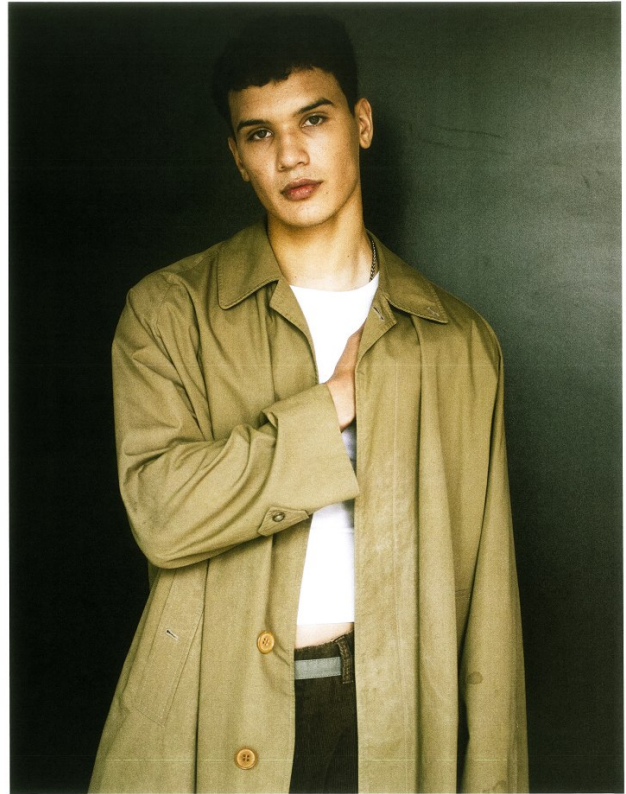

# BOSS MODELS

CAPE TOWN

## JORDAN WHITCHER

Height: 189cm Chest: 100cm Waist: 81cm Suit: 40 R Shoe: 10 UK Hair: Black Eyes: Blue/Green

# BOSS MODELS

CAPE TOWN

JORDAN WHITCHER

Height: 189cm Chest: 100cm Waist: 81cm Suit: 40 R Shoe: 10 UK Hair: Black Eyes: Blue/Green