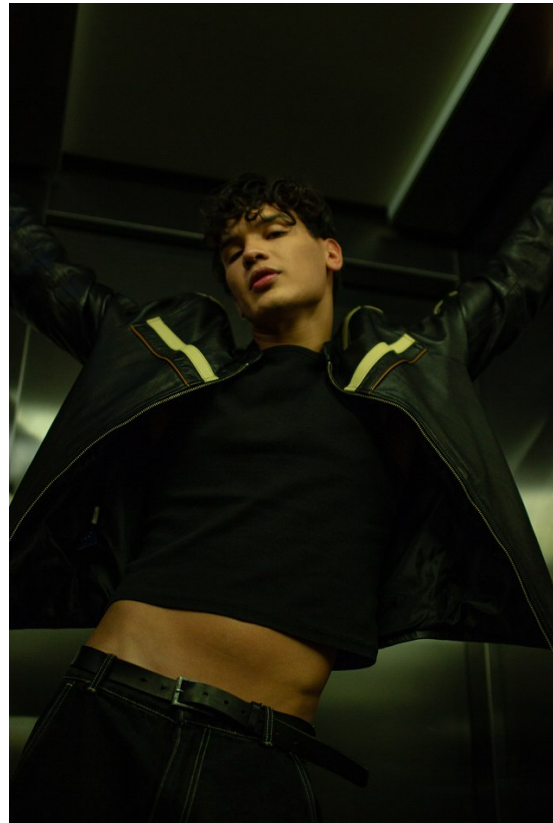

# BOSS MODELS

CAPE TOWN

## JORDAN WHITCHER

Height: 189cm Chest: 100cm Waist: 81cm Suit: 40 R Shoe: 10 UK Hair: Black Eyes: Blue/Green

# BOSS MODELS

CAPE TOWN

JORDAN WHITCHER

Height: 189cm Chest: 100cm Waist: 81cm Suit: 40 R Shoe: 10 UK Hair: Black Eyes: Blue/Green