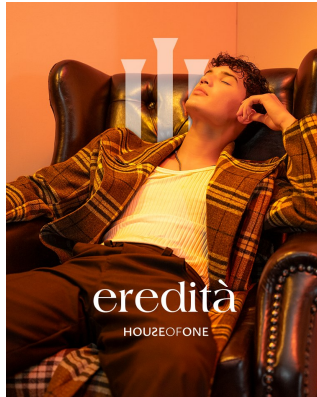

BOSS MODELS

CAPE TOWN

JORDAN WHITCHER

Height: 189cm Chest: 100cm Waist: 81cm Suit: 40 R Shoe: 10 UK Hair: Black Eyes: Blue/Green