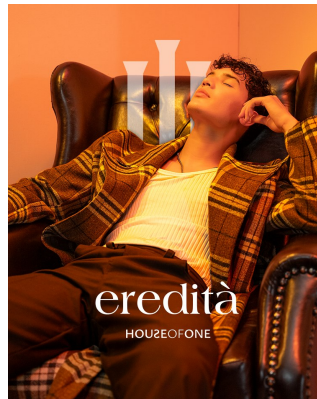

BOSS MODELS

CAPE TOWN

JORDAN WHITCHER

Height: 189cm Chest: 100cm Waist: 81cm Suit: 40 R Shoe: 10 UK Hair: Black Eyes: Blue/Green