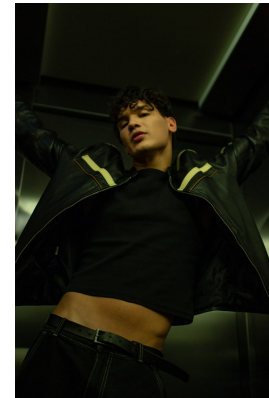

BOSS MODELS

CAPE TOWN

JORDAN WHITCHER

Height: 189cm Chest: 100cm Waist: 81cm Suit: 40 R Shoe: 10 UK Hair: Black Eyes: Blue/Green