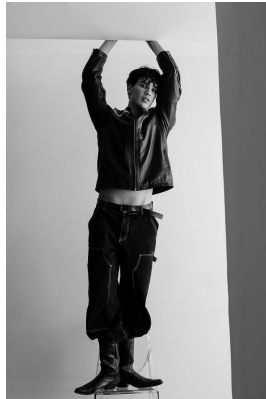

BOSS MODELS

CAPE TOWN

JORDAN WHITCHER

Height: 189cm Chest: 100cm Waist: 81cm Suit: 40 R Shoe: 10 UK Hair: Black Eyes: Blue/Green