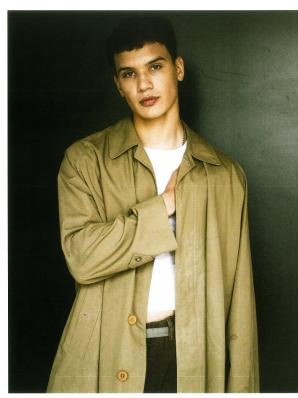

BOSS MODELS

CAPE TOWN

JORDAN WHITCHER

Height: 189cm Chest: 100cm Waist: 81cm Suit: 40 R Shoe: 10 UK Hair: Black Eyes: Blue/Green