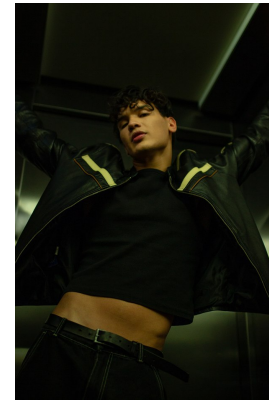

BOSS MODELS

CAPE TOWN

JORDAN WHITCHER

Height: 189cm Chest: 100cm Waist: 81cm Suit: 40 R Shoe: 10 UK Hair: Black Eyes: Blue/Green