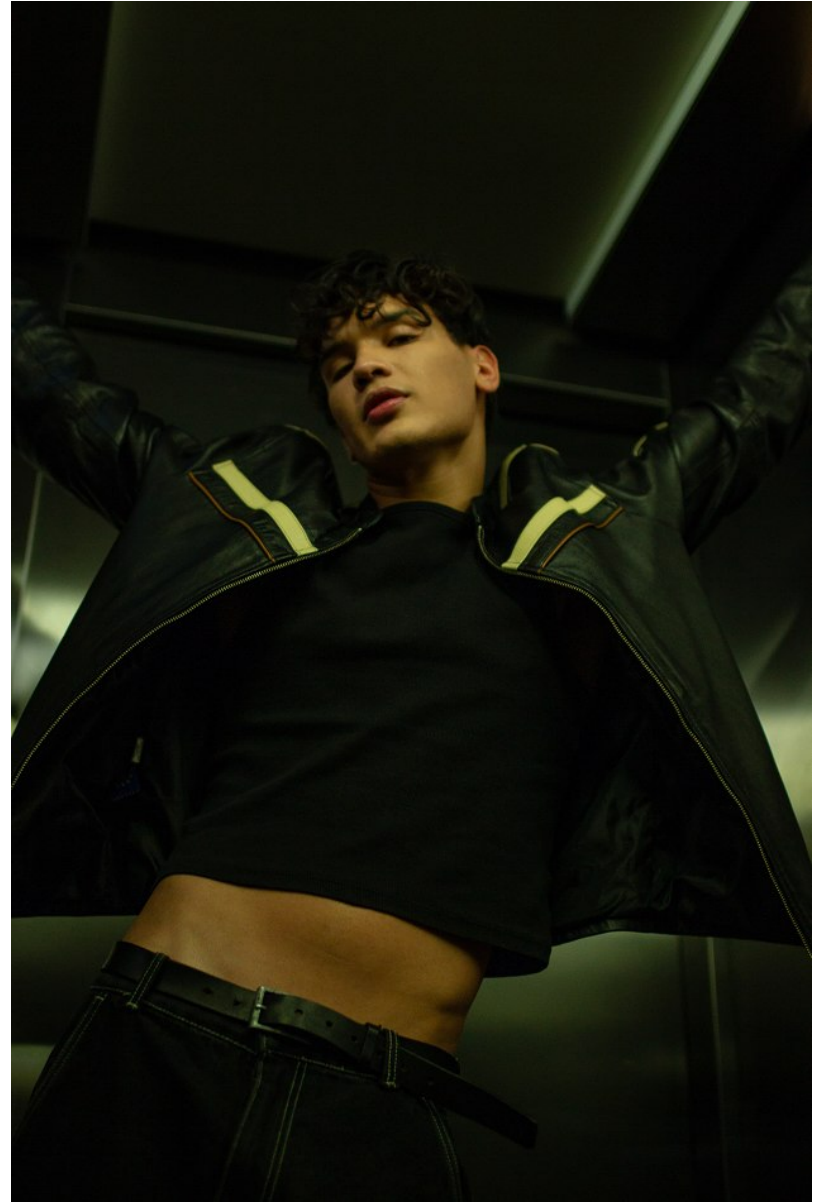

BOSS MODELS

CAPE TOWN

JORDAN WHITCHER

Height: 189cm Chest: 100cm Waist: 81cm Suit: 40 R Shoe: 10 UK Hair: Black Eyes: Blue/Green