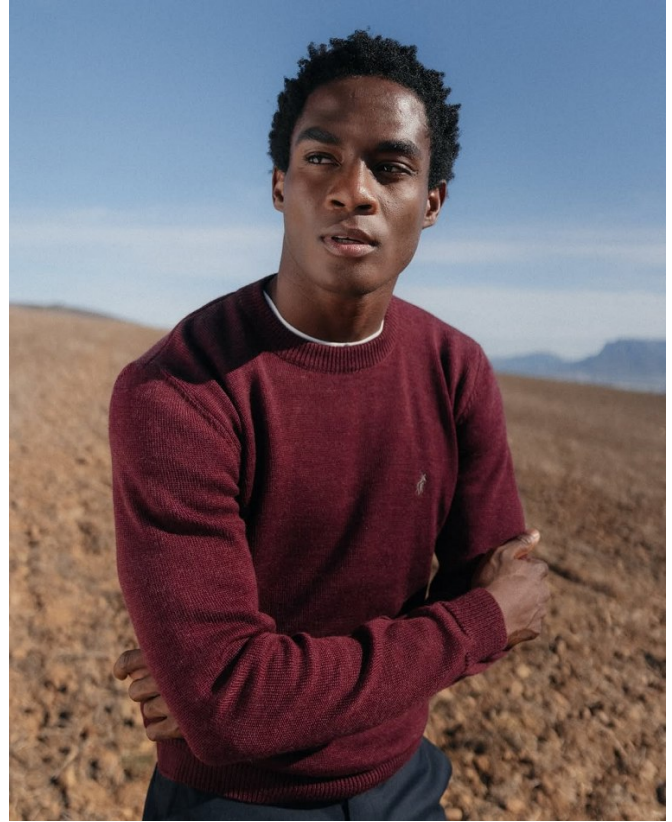

BOSS MODELS

CAPE TOWN

JAVIS MPAMA

Height: 188cm Chest: 97cm Waist: 77cm Suit: 39.5 R Shoe: 9.5 UK Hair: Black Eyes: Brown