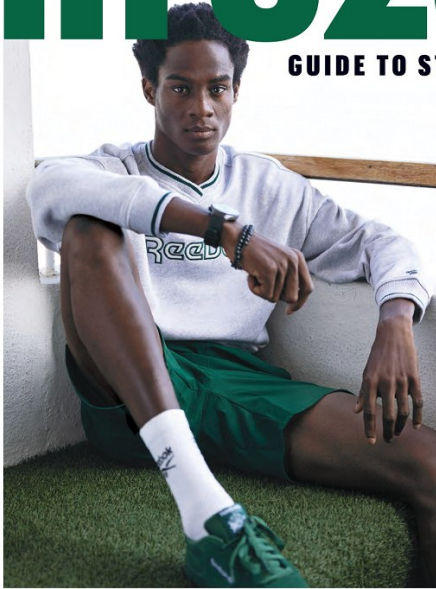

BOSS MODELS

CAPE TOWN

MHG2S

GUIDE TO STYLE

SUMMER 2024 / SPORTS CASUAL

Men'sHealth