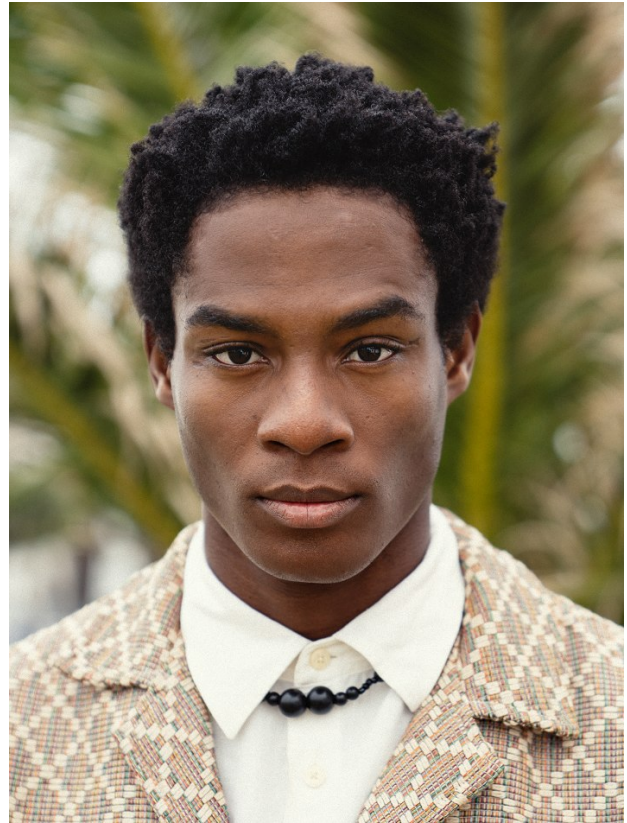

BOSS MODELS

CAPE TOWN

JAVIS MPAMA

Height: 188cm Chest: 97cm Waist: 77cm Suit: 39.5 R Shoe: 9.5 UK Hair: Black Eyes: Brown