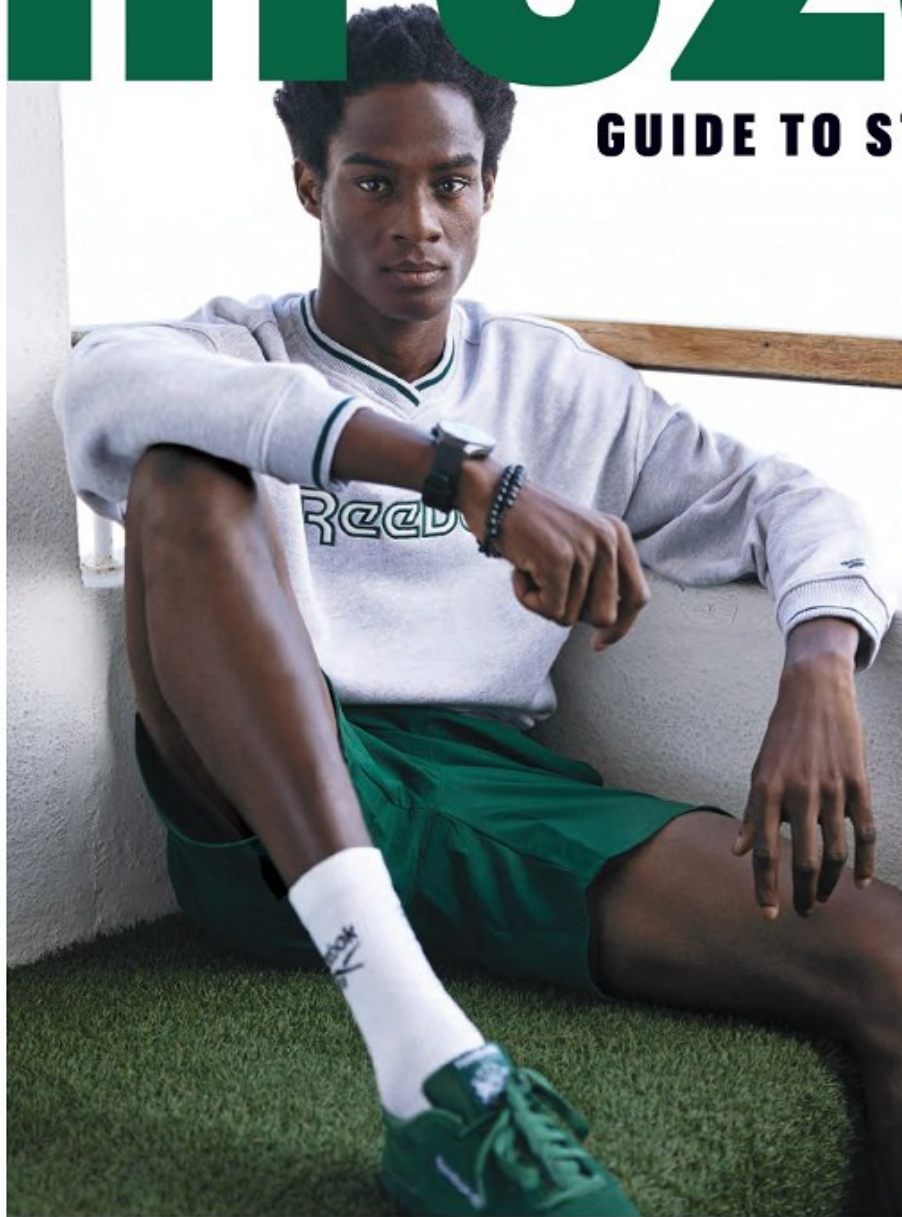

BOSS MODELS

CAPE TOWN

MH G2S

GUIDE TO STYLE

SUMMER 2024 / SPORTS CASUAL

Men'sHealth

JAVIS MPAMA

Height: 188cm Chest: 97cm Waist: 77cm Suit: 39.5 R Shoe: 9.5 UK Hair: Black Eyes: Brown