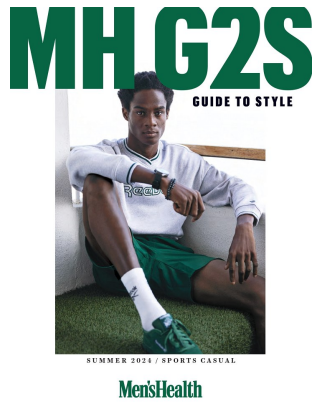

BOSS MODELS

CAPE TOWN

JAVIS MPAMA

Height: 188cm Chest: 97cm Waist: 77cm Suit: 39.5 R Shoe: 9.5 UK Hair: Black Eyes: Brown

BOSS MODELS

CAPE TOWN

KARL LAGERFELD

JAVIS MPAMA

Height: 188cm Chest: 97cm Waist: 77cm Suit: 39.5 R Shoe: 9.5 UK Hair: Black Eyes: Brown

BOSS MODELS

CAPE TOWN

JAVIS MPAMA

Height: 188cm Chest: 97cm Waist: 77cm Suit: 39.5 R Shoe: 9.5 UK Hair: Black Eyes: Brown