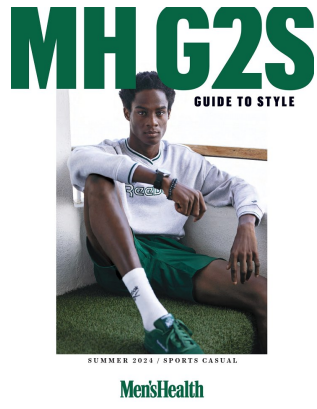

BOSS MODELS

CAPE TOWN

JAVIS MPAMA

Height: 188cm Chest: 97cm Waist: 77cm Suit: 39.5 R Shoe: 9.5 UK Hair: Black Eyes: Brown

BOSS MODELS

CAPE TOWN

KARL LAGERFELD

JAVIS MPAMA

Height: 188cm Chest: 97cm Waist: 77cm Suit: 39.5 R Shoe: 9.5 UK Hair: Black Eyes: Brown

BOSS MODELS

CAPE TOWN

JAVIS MPAMA

Height: 188cm Chest: 97cm Waist: 77cm Suit: 39.5 R Shoe: 9.5 UK Hair: Black Eyes: Brown