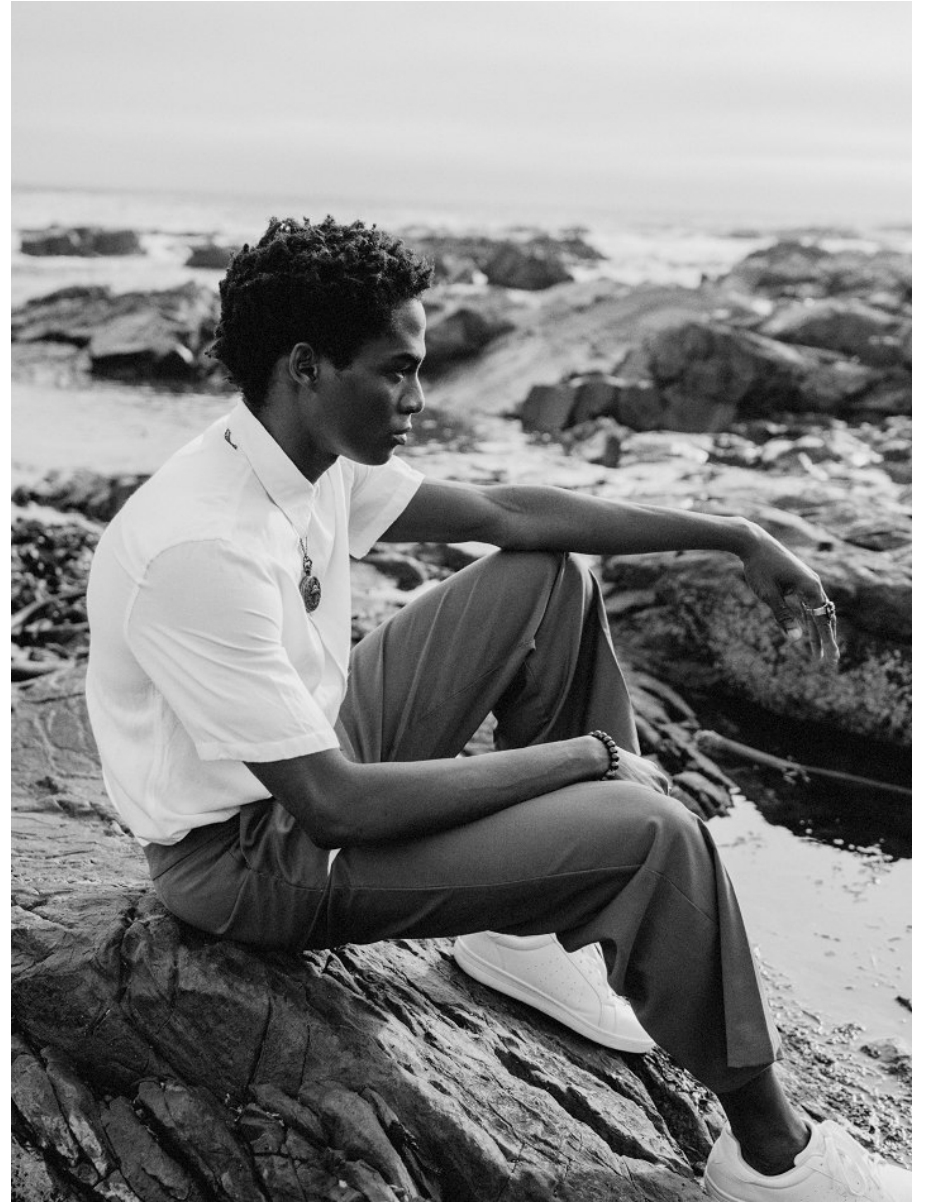

BOSS MODELS

CAPE TOWN

JAVIS MPAMA

Height: 188cm Chest: 97cm Waist: 77cm Suit: 39.5 R Shoe: 9.5 UK Hair: Black Eyes: Brown