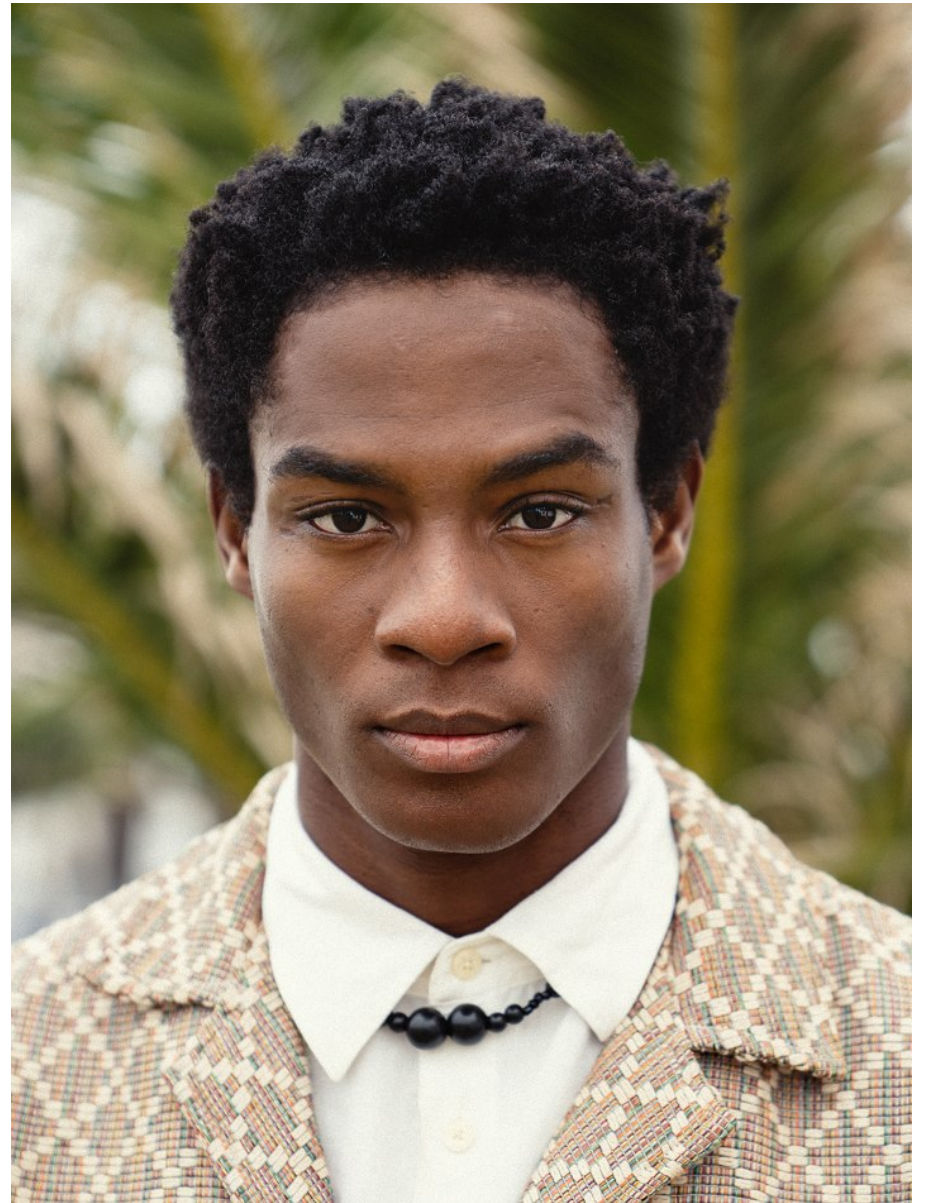

BOSS MODELS

CAPE TOWN

JAVIS MPAMA

Height: 188cm Chest: 97cm Waist: 77cm Suit: 39.5 R Shoe: 9.5 UK Hair: Black Eyes: Brown