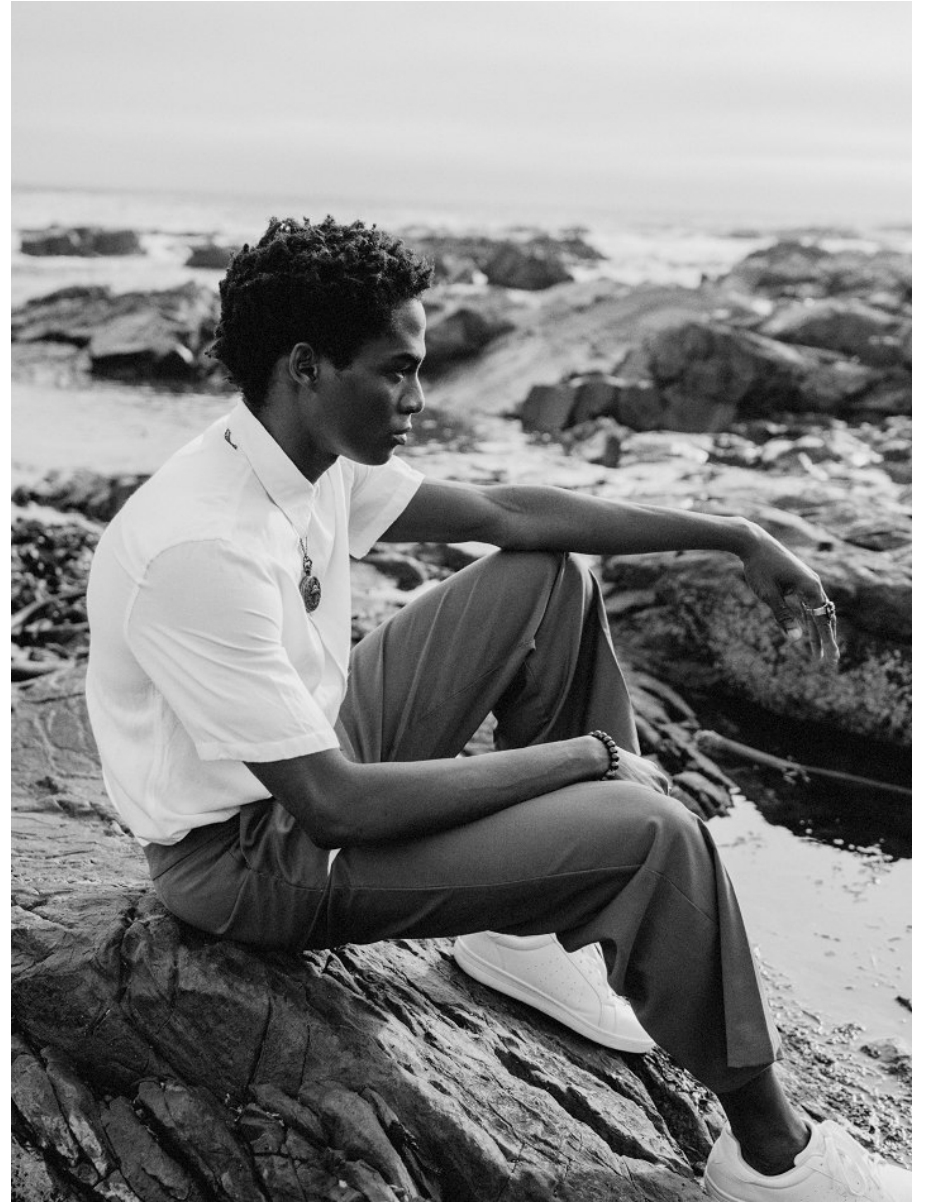

BOSS MODELS

CAPE TOWN

JAVIS MPAMA

Height: 188cm Chest: 97cm Waist: 77cm Suit: 39.5 R Shoe: 9.5 UK Hair: Black Eyes: Brown

BOSS MODELS

CAPE TOWN

JAVIS MPAMA

Height: 188cm Chest: 97cm Waist: 77cm Suit: 39.5 R Shoe: 9.5 UK Hair: Black Eyes: Brown