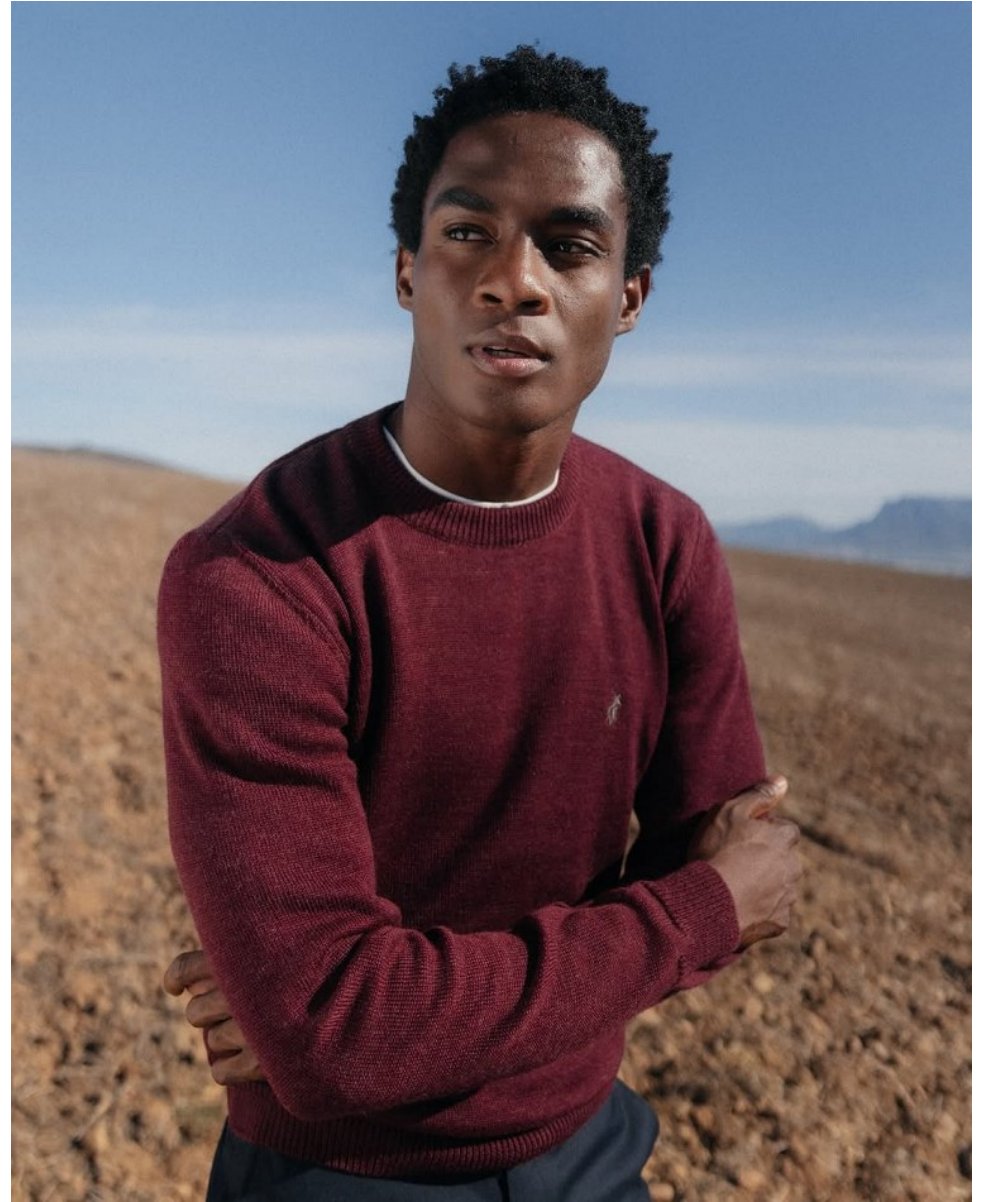

BOSS MODELS

CAPE TOWN

JAVIS MPAMA

Height: 188cm Chest: 97cm Waist: 77cm Suit: 39.5 R Shoe: 9.5 UK Hair: Black Eyes: Brown