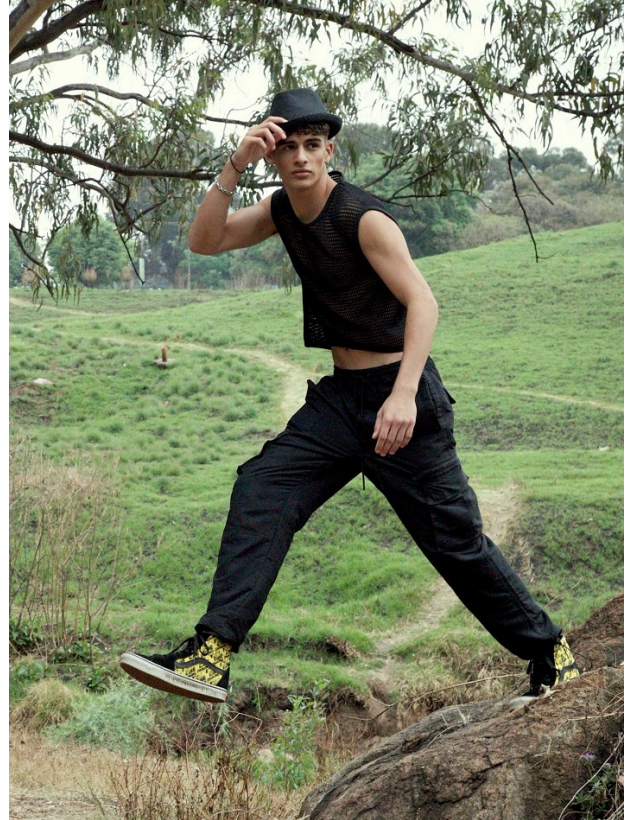

BOSS MODELS

CAPE TOWN

GREGORY ROBINSON

Height: 184cm Chest: 100cm Waist: 69cm Suit: 40 R Shoe: 11 UK Hair: Dark Brown Eyes: Dark Brown

BOSS MODELS

CAPE TOWN

GREGORY ROBINSON

Height: 184cm Chest: 100cm Waist: 69cm Suit: 40 R Shoe: 11 UK Hair: Dark Brown Eyes: Dark Brown

BOSS MODELS

CAPE TOWN

GREGORY ROBINSON

Height: 184cm Chest: 100cm Waist: 69cm Suit: 40 R Shoe: 11 UK Hair: Dark Brown Eyes: Dark Brown