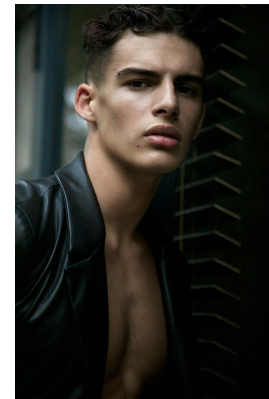

BOSS MODELS

CAPE TOWN

GREGORY ROBINSON

Height: 184cm Chest: 100cm Waist: 69cm Suit: 40 R Shoe: 11 UK Hair: Dark Brown Eyes: Dark Brown