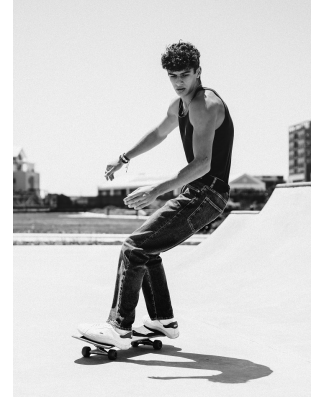

BOSS MODELS

CAPE TOWN

GREGORY ROBINSON

Height: 184cm Chest: 100cm Waist: 69cm Suit: 40 R Shoe: 11 UK Hair: Dark Brown Eyes: Dark Brown