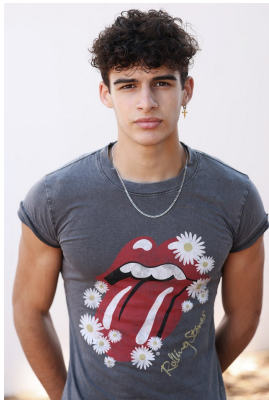

BOSS MODELS

CAPE TOWN

GREGORY ROBINSON

Height: 184cm Chest: 100cm Waist: 69cm Suit: 40 R Shoe: 11 UK Hair: Dark Brown Eyes: Dark Brown