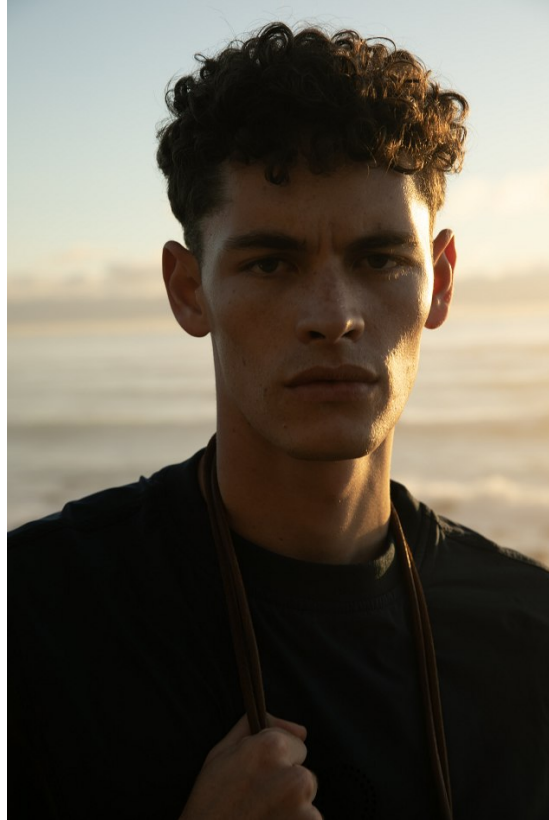

BOSS MODELS

CAPE TOWN

ZAC VAN HEERDEN

Height: 187cm Chest: 100cm Waist: 70cm Suit: 39.5 R Shoe: 10 UK Hair: Brown Eyes: Green

BOSS MODELS

CAPE TOWN

ZAC VAN HEERDEN

Height: 187cm Chest: 100cm Waist: 70cm Suit: 39.5 R Shoe: 10 UK Hair: Brown Eyes: Green