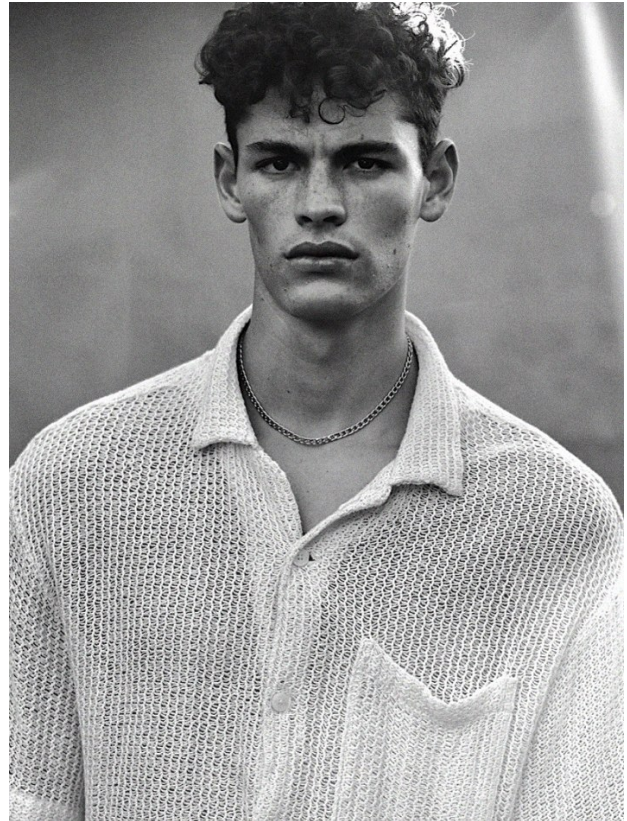

BOSS MODELS

CAPE TOWN

ZAC VAN HEERDEN

Height: 187cm Chest: 100cm Waist: 70cm Suit: 39.5 R Shoe: 10 UK Hair: Brown Eyes: Green

BOSS MODELS

CAPE TOWN

ZAC VAN HEERDEN

Height: 187cm Chest: 100cm Waist: 70cm Suit: 39.5 R Shoe: 10 UK Hair: Brown Eyes: Green