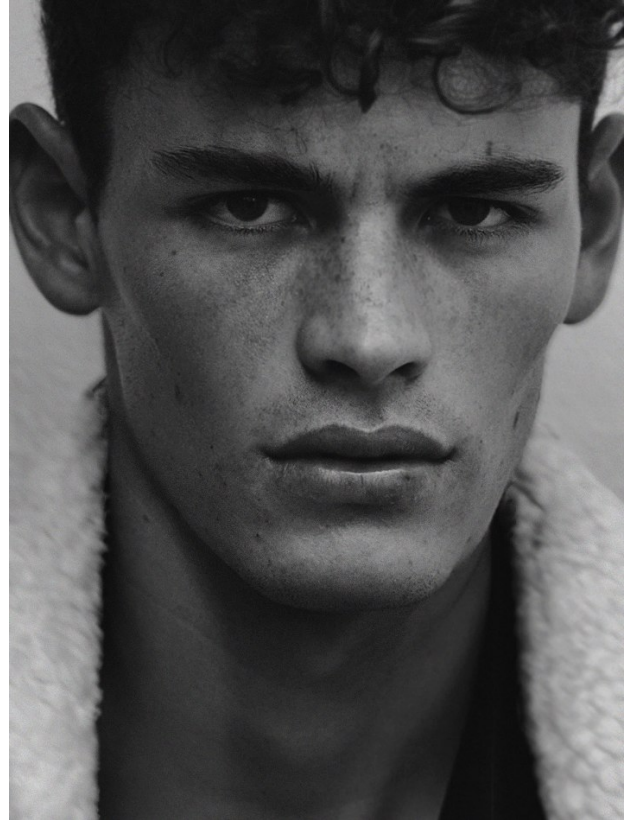

BOSS MODELS

CAPE TOWN

ZAC VAN HEERDEN

Height: 187cm Chest: 100cm Waist: 70cm Suit: 39.5 R Shoe: 10 UK Hair: Brown Eyes: Green