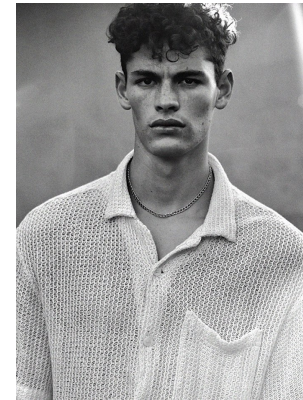

# BOSS MODELS

CAPE TOWN

## ZAC VAN HEERDEN

Height: 187cm Chest: 100cm Waist: 70cm Suit: 39.5 R Shoe: 10 UK Hair: Brown Eyes: Green