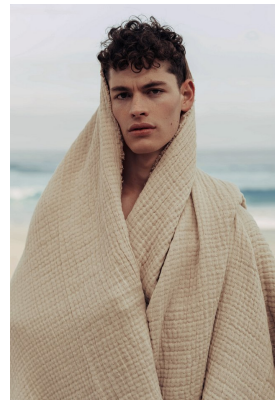

BOSS MODELS

CAPE TOWN

ZAC VAN HEERDEN

Height: 187cm Chest: 100cm Waist: 70cm Suit: 39.5 R Shoe: 10 UK Hair: Brown Eyes: Green

BOSS MODELS

CAPE TOWN

ZAC VAN HEERDEN

Height: 187cm Chest: 100cm Waist: 70cm Suit: 39.5 R Shoe: 10 UK Hair: Brown Eyes: Green