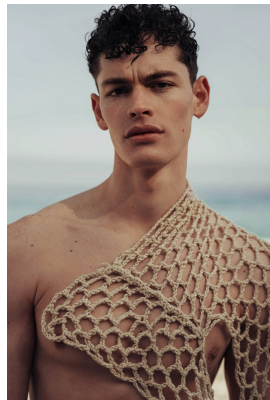

BOSS MODELS

CAPE TOWN

ZAC VAN HEERDEN

Height: 187cm Chest: 100cm Waist: 70cm Suit: 39.5 R Shoe: 10 UK Hair: Brown Eyes: Green

BOSS MODELS

CAPE TOWN

ZAC VAN HEERDEN

Height: 187cm Chest: 100cm Waist: 70cm Suit: 39.5 R Shoe: 10 UK Hair: Brown Eyes: Green