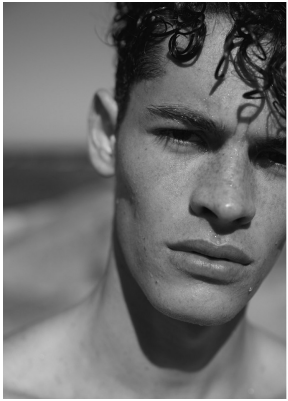

BOSS MODELS

CAPE TOWN

ZAC VAN HEERDEN

Height: 187cm Chest: 100cm Waist: 70cm Suit: 39.5 R Shoe: 10 UK Hair: Brown Eyes: Green

BOSS MODELS

CAPE TOWN

ZAC VAN HEERDEN

Height: 187cm Chest: 100cm Waist: 70cm Suit: 39.5 R Shoe: 10 UK Hair: Brown Eyes: Green