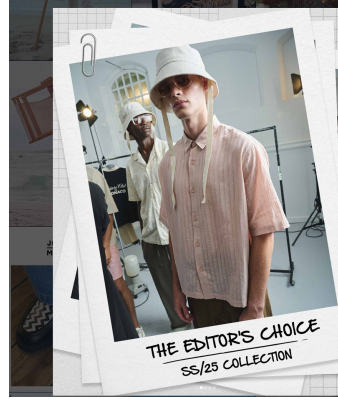

BOSS MODELS

CAPE TOWN

ZAC VAN HEERDEN

Height: 187cm Chest: 100cm Waist: 70cm Suit: 39.5 R Shoe: 10 UK Hair: Brown Eyes: Green

BOSS MODELS

CAPE TOWN

ZAC VAN HEERDEN

Height: 187cm Chest: 100cm Waist: 70cm Suit: 39.5 R Shoe: 10 UK Hair: Brown Eyes: Green