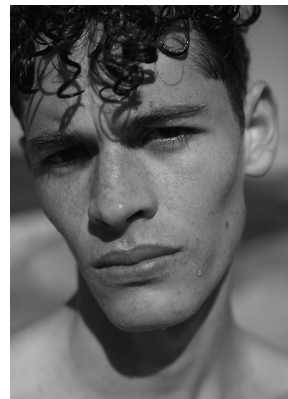

BOSS MODELS

CAPE TOWN

ZAC VAN HEERDEN

Height: 187cm Chest: 100cm Waist: 70cm Suit: 39.5 R Shoe: 10 UK Hair: Brown Eyes: Green