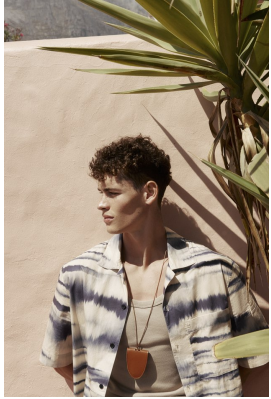

BOSS MODELS

CAPE TOWN

ZAC VAN HEERDEN

Height: 187cm Chest: 100cm Waist: 70cm Suit: 39.5 R Shoe: 10 UK Hair: Brown Eyes: Green