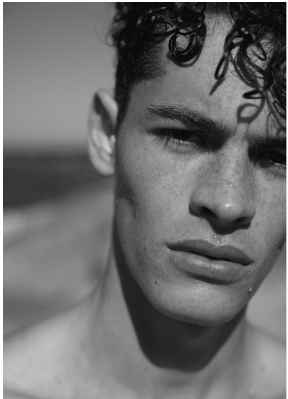

BOSS MODELS

CAPE TOWN

ZAC VAN HEERDEN

Height: 187cm Chest: 100cm Waist: 70cm Suit: 39.5 R Shoe: 10 UK Hair: Brown Eyes: Green