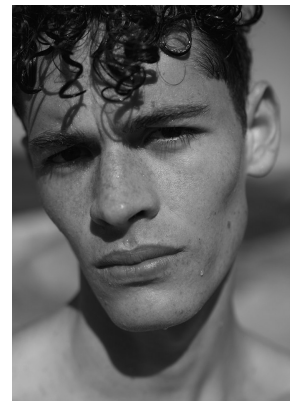

BOSS MODELS

CAPE TOWN

ZAC VAN HEERDEN

Height: 187cm Chest: 100cm Waist: 70cm Suit: 39.5 R Shoe: 10 UK Hair: Brown Eyes: Green

BOSS MODELS

CAPE TOWN

ZAC VAN HEERDEN

Height: 187cm Chest: 100cm Waist: 70cm Suit: 39.5 R Shoe: 10 UK Hair: Brown Eyes: Green