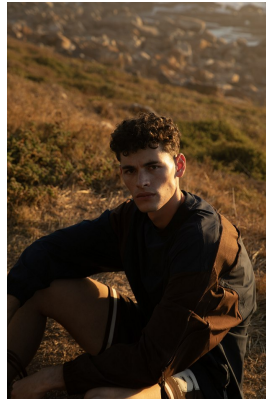

BOSS MODELS

CAPE TOWN

ZAC VAN HEERDEN

Height: 187cm Chest: 100cm Waist: 70cm Suit: 39.5 R Shoe: 10 UK Hair: Brown Eyes: Green

BOSS MODELS

CAPE TOWN

ZAC VAN HEERDEN

Height: 187cm Chest: 100cm Waist: 70cm Suit: 39.5 R Shoe: 10 UK Hair: Brown Eyes: Green