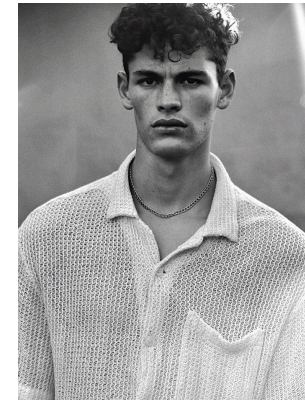

BOSS MODELS

CAPE TOWN

ZAC VAN HEERDEN

Height: 187cm Chest: 100cm Waist: 70cm Suit: 39.5 R Shoe: 10 UK Hair: Brown Eyes: Green

BOSS MODELS

CAPE TOWN

ZAC VAN HEERDEN

Height: 187cm Chest: 100cm Waist: 70cm Suit: 39.5 R Shoe: 10 UK Hair: Brown Eyes: Green