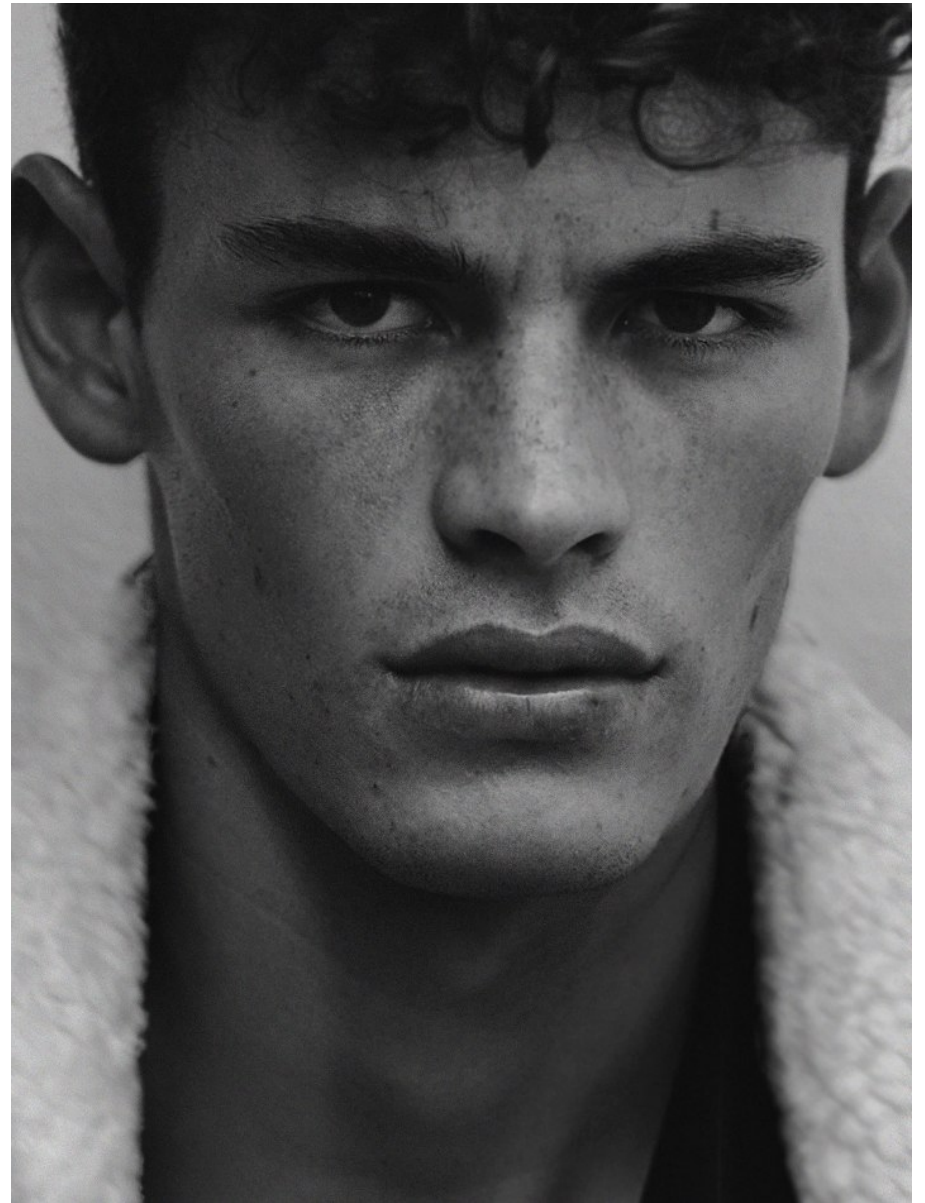

BOSS MODELS

CAPE TOWN

ZAC VAN HEERDEN

Height: 187cm Chest: 100cm Waist: 70cm Suit: 39.5 R Shoe: 10 UK Hair: Brown Eyes: Green