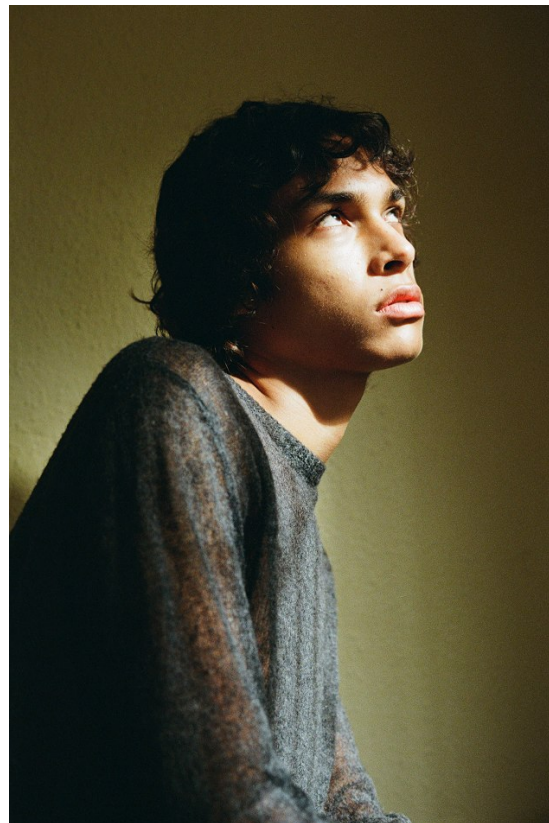

BOSS MODELS

CAPE TOWN

MUIZZ HENDRICKS

Height: 185cm Chest: 89cm Waist: 71cm Suit: 36 R Shoe: 9 UK Hair: Brown Eyes: Brown

BOSS MODELS

CAPE TOWN

MUIZZ HENDRICKS

Height: 185cm Chest: 89cm Waist: 71cm Suit: 36 R Shoe: 9 UK Hair: Brown Eyes: Brown