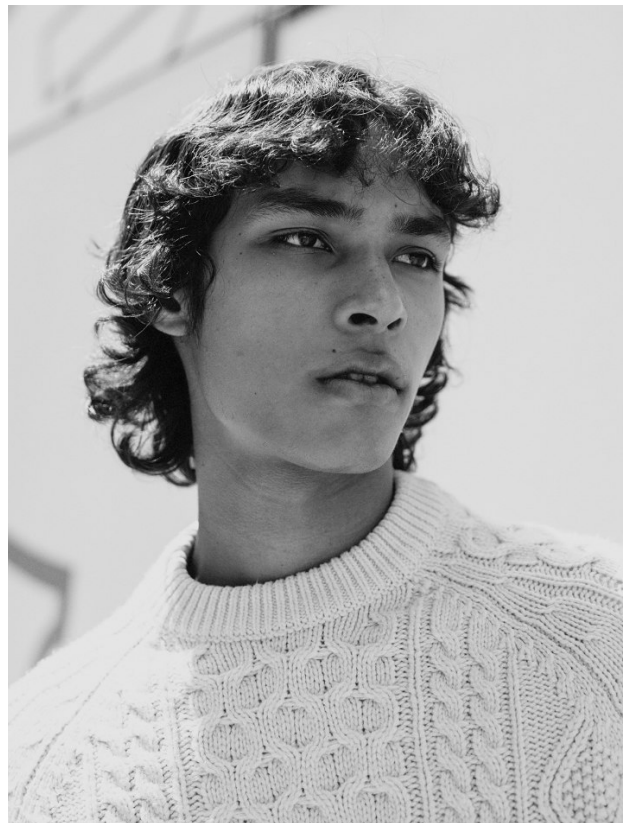

BOSS MODELS

CAPE TOWN

MUIZZ HENDRICKS

Height: 185cm Chest: 89cm Waist: 71cm Suit: 36 R Shoe: 9 UK Hair: Brown Eyes: Brown