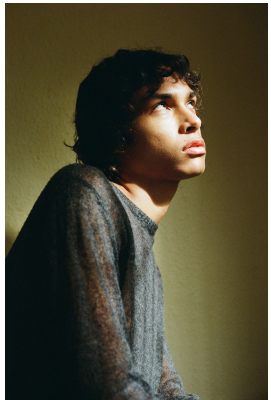

BOSS MODELS

CAPE TOWN

MUIZZ HENDRICKS

Height: 185cm Chest: 89cm Waist: 71cm Suit: 36 R Shoe: 9 UK Hair: Brown Eyes: Brown

BOSS MODELS

CAPE TOWN

MUIZZ HENDRICKS

Height: 185cm Chest: 89cm Waist: 71cm Suit: 36 R Shoe: 9 UK Hair: Brown Eyes: Brown