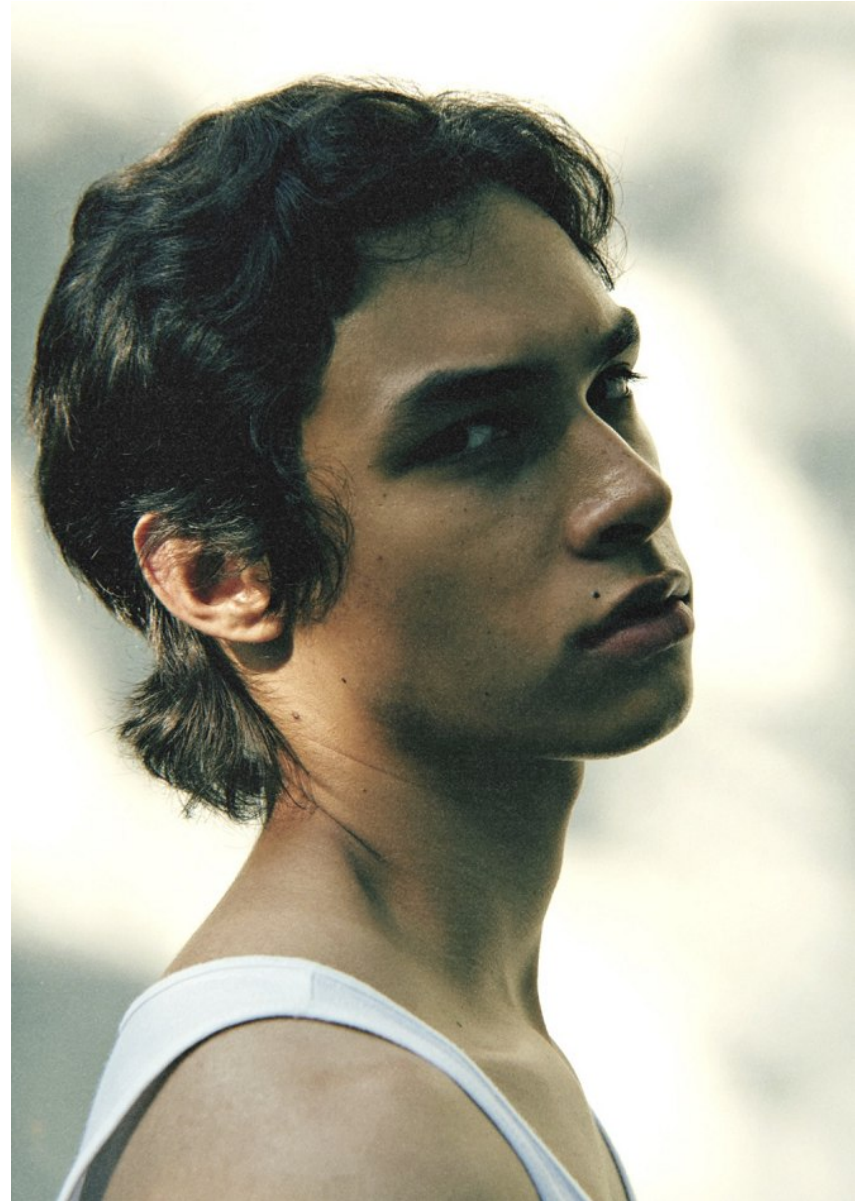

BOSS MODELS

CAPE TOWN

MUIZZ HENDRICKS

Height: 185cm Chest: 89cm Waist: 71cm Suit: 36 R Shoe: 9 UK Hair: Brown Eyes: Brown

BOSS MODELS

CAPE TOWN

MUIZZ HENDRICKS

Height: 185cm Chest: 89cm Waist: 71cm Suit: 36 R Shoe: 9 UK Hair: Brown Eyes: Brown