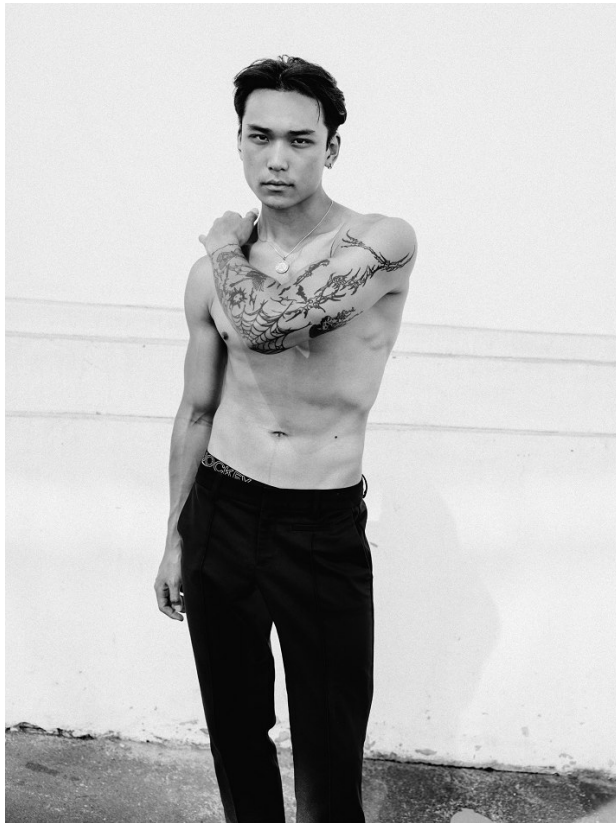

BOSS MODELS

CAPE TOWN

MICHAEL SUN

Height: 184cm Chest: 99cm Waist: 76cm Suit: 40 R Shoe: 11 UK Hair: Black Eyes: Brown