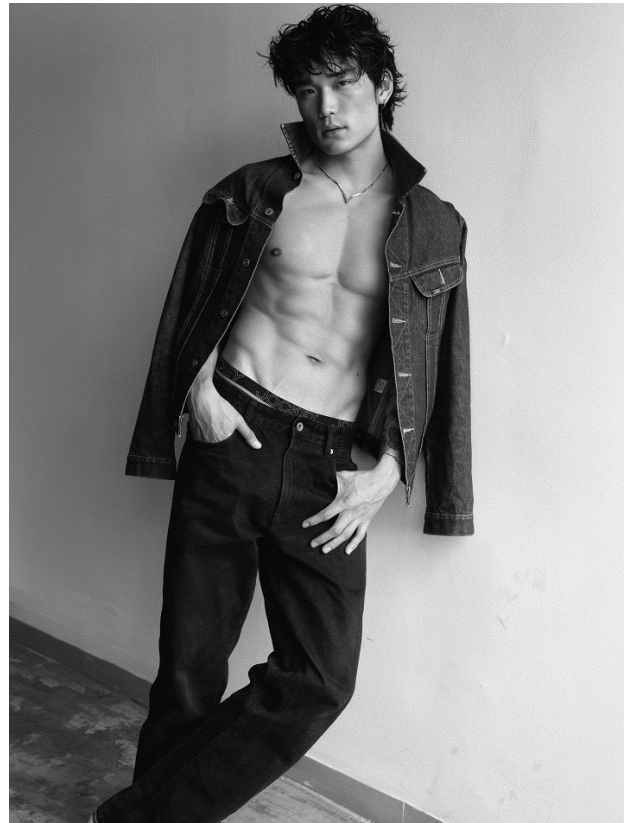

BOSS MODELS

CAPE TOWN

MICHAEL SUN

Height: 184cm Chest: 99cm Waist: 76cm Suit: 40 R Shoe: 11 UK Hair: Black Eyes: Brown

BOSS MODELS

CAPE TOWN

MICHAEL SUN

Height: 184cm Chest: 99cm Waist: 76cm Suit: 40 R Shoe: 11 UK Hair: Black Eyes: Brown