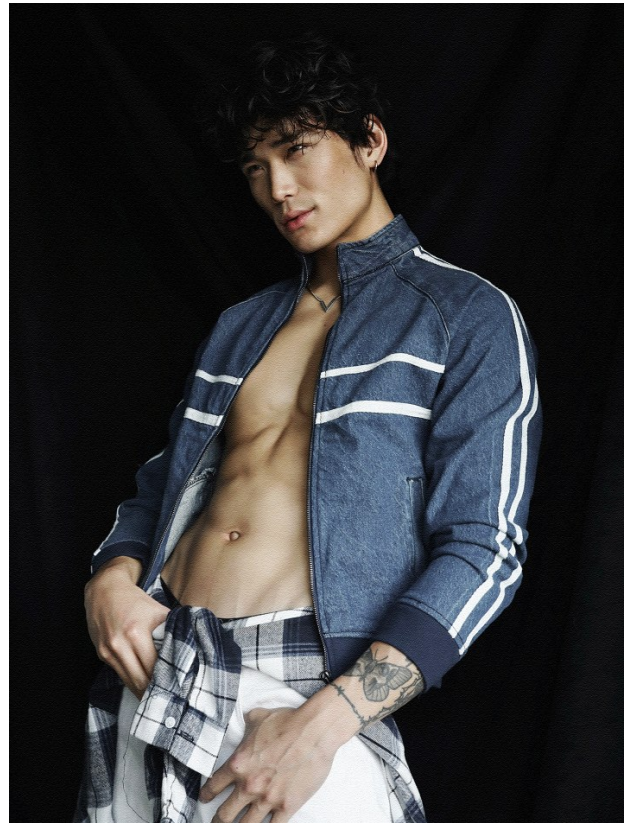

BOSS MODELS

CAPE TOWN

MICHAEL SUN

Height: 184cm Chest: 99cm Waist: 76cm Suit: 40 R Shoe: 11 UK Hair: Black Eyes: Brown

BOSS MODELS

CAPE TOWN

MICHAEL SUN

Height: 184cm Chest: 99cm Waist: 76cm Suit: 40 R Shoe: 11 UK Hair: Black Eyes: Brown