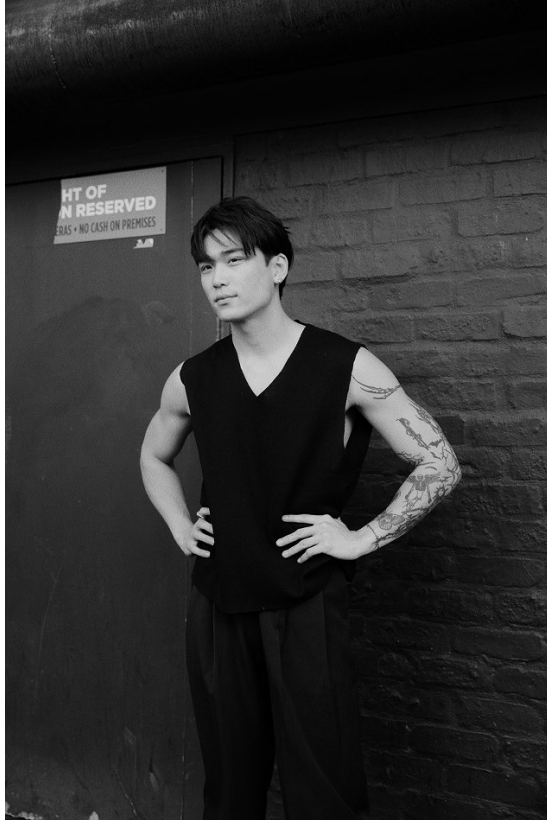

MICHAEL SUN

BOSS MODELS

CAPE TOWN

Height: 184cm Chest: 99cm Waist: 76cm Suit: 40 R Shoe: 11 UK Hair: Black Eyes: Brown