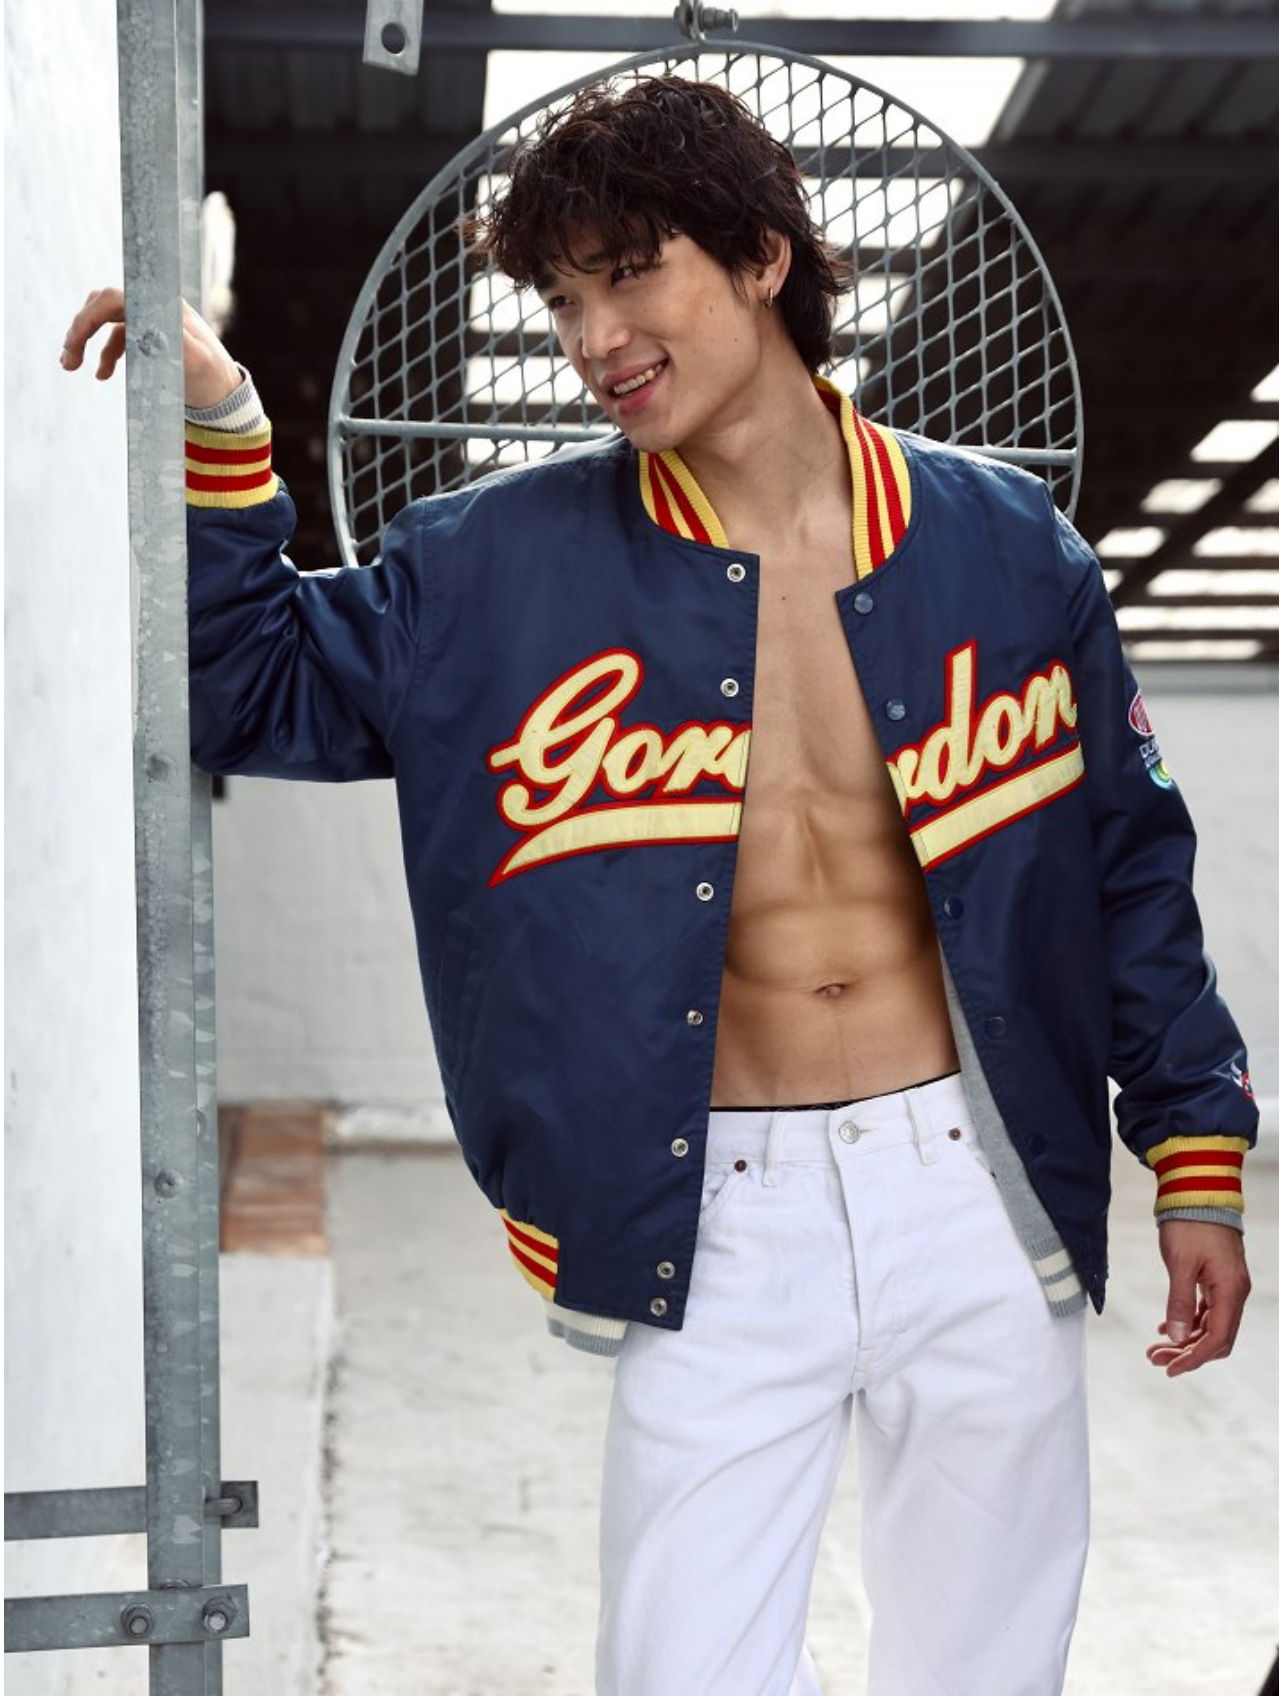

MICHAEL SUN

BOSS MODELS

CAPE TOWN

Height: 184cm Chest: 99cm Waist: 76cm Suit: 40 R Shoe: 11 UK Hair: Black Eyes: Brown