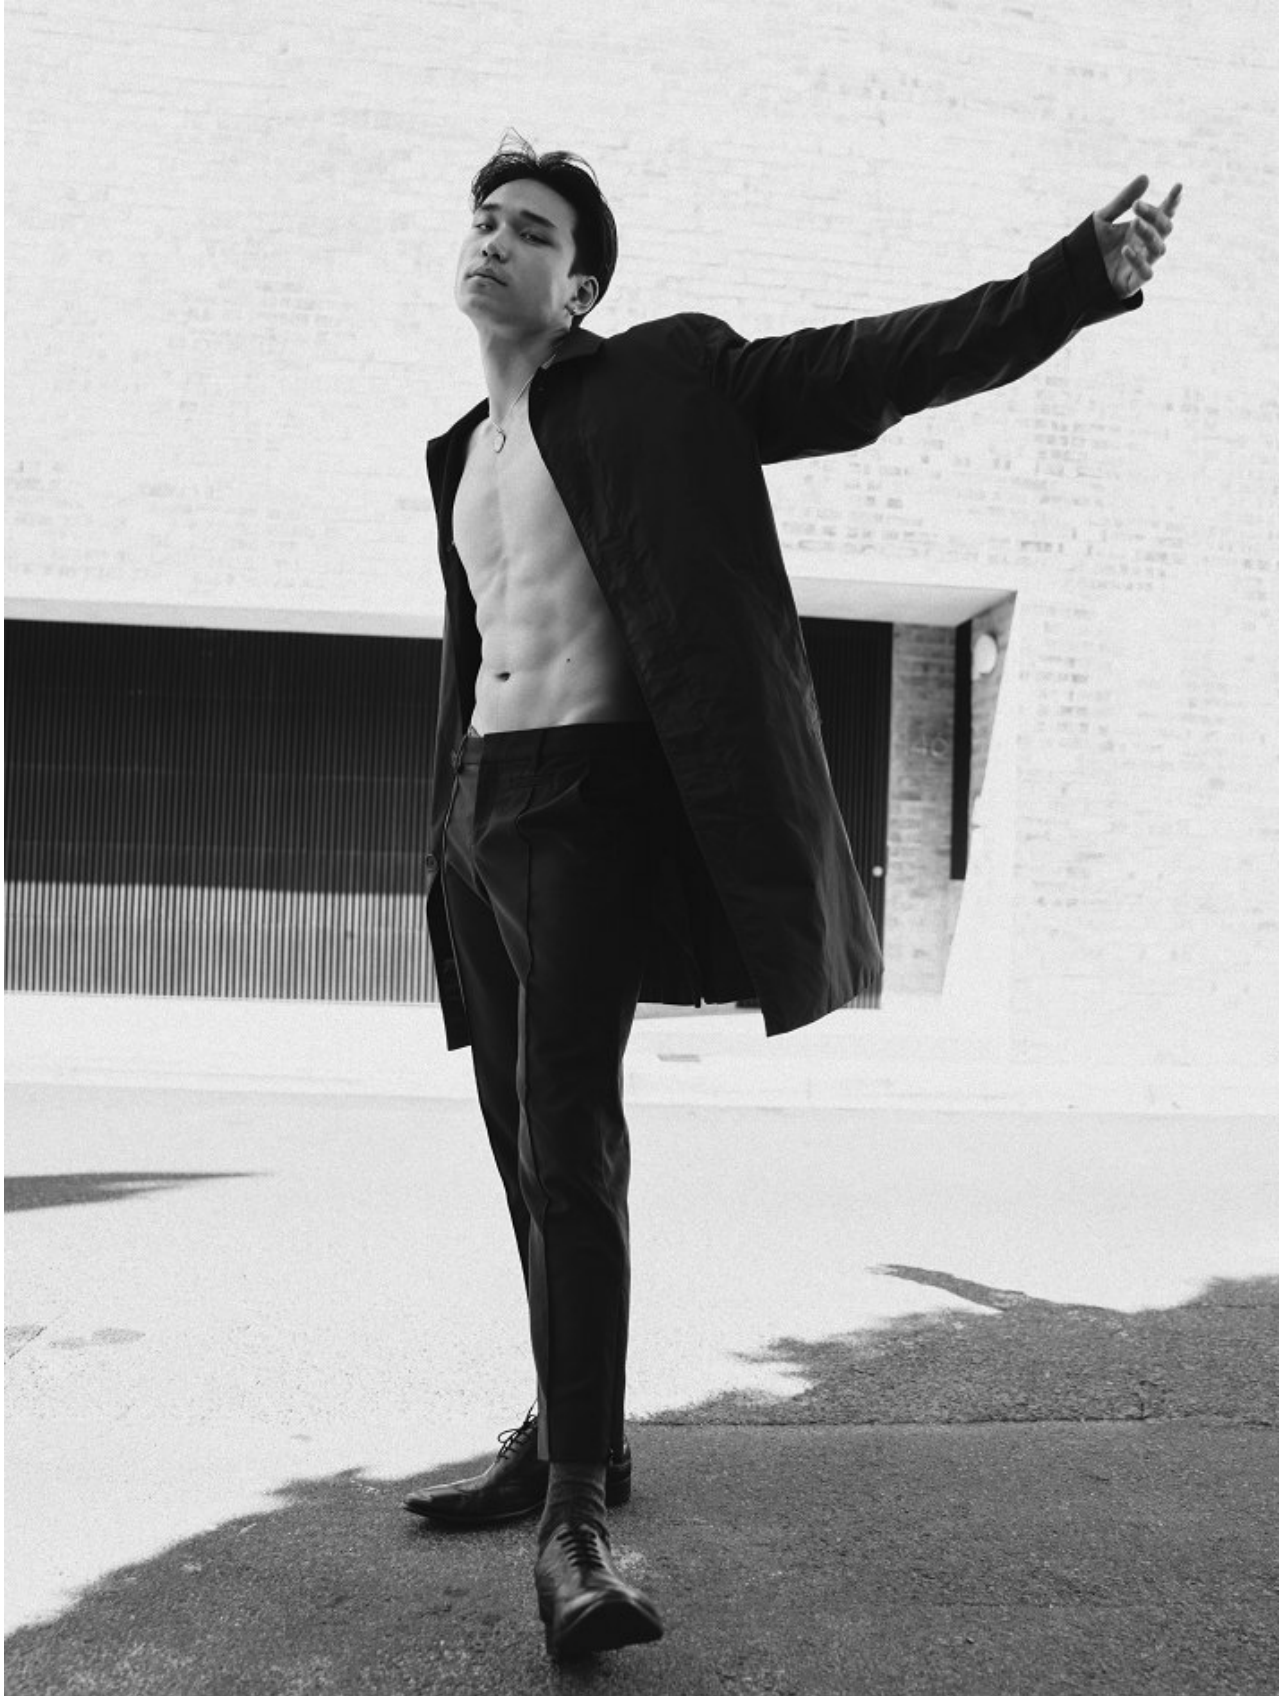

CAPE TOWN

MICHAEL SUN

Height: 184cm Chest: 99cm Waist: 76cm Suit: 40 R Shoe: 11 UK Hair: Black Eyes: Brown

BOSS MODELS

CAPE TOWN

MICHAEL SUN

Height: 184cm Chest: 99cm Waist: 76cm Suit: 40 R Shoe: 11 UK Hair: Black Eyes: Brown