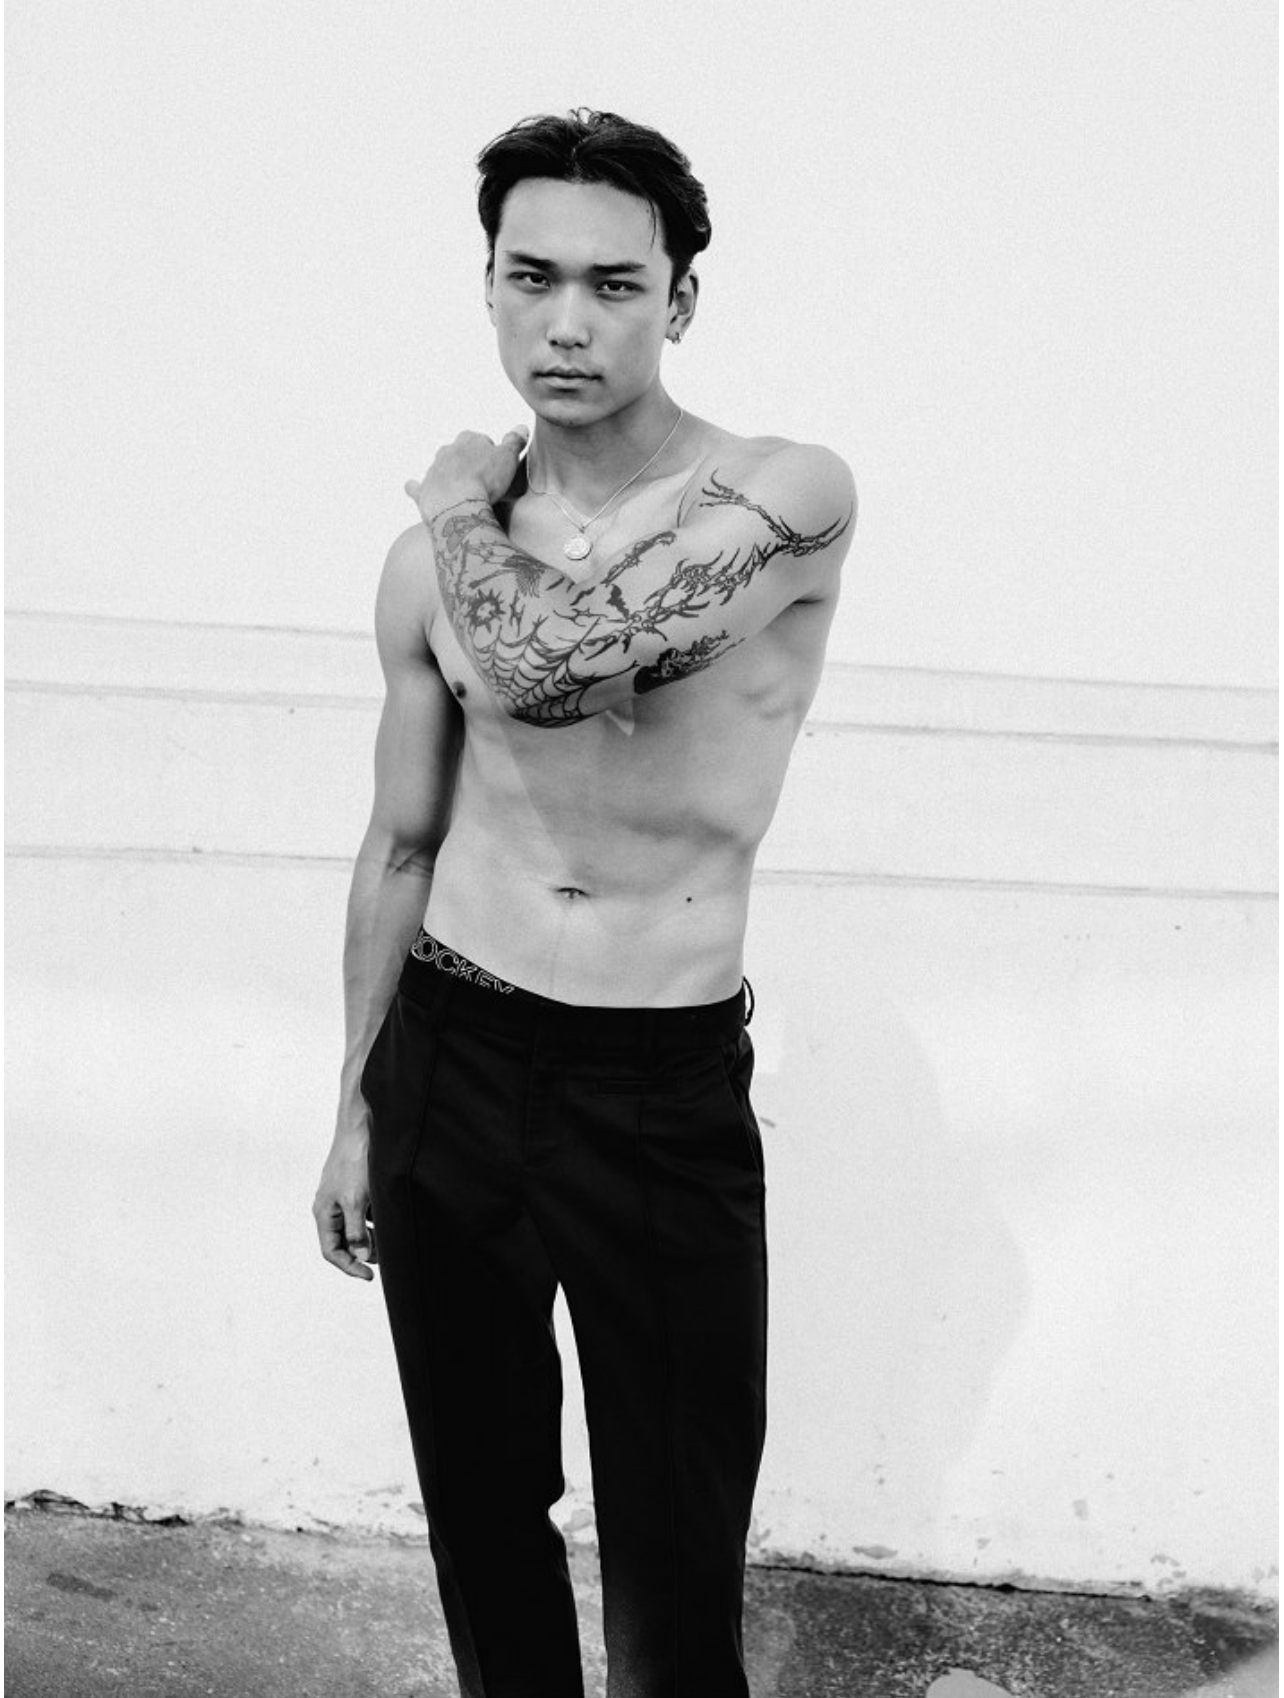

MICHAEL SUN

BOSS MODELS

CAPE TOWN

Height: 184cm Chest: 99cm Waist: 76cm Suit: 40 R Shoe: 11 UK Hair: Black Eyes: Brown