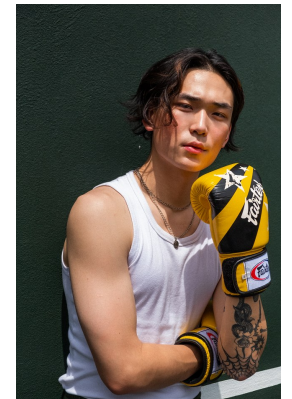

# BOSS MODELS

CAPE TOWN

## MICHAEL SUN

Height: 184cm Chest: 99cm Waist: 76cm Suit: 40 R Shoe: 11 UK Hair: Black Eyes: Brown