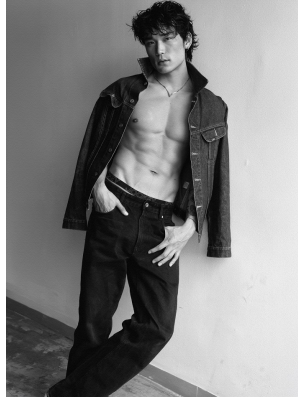

BOSS MODELS

CAPE TOWN

MICHAEL SUN

Height: 184cm Chest: 99cm Waist: 76cm Suit: 40 R Shoe: 11 UK Hair: Black Eyes: Brown

BOSS MODELS

CAPE TOWN

MICHAEL SUN

Height: 184cm Chest: 99cm Waist: 76cm Suit: 40 R Shoe: 11 UK Hair: Black Eyes: Brown