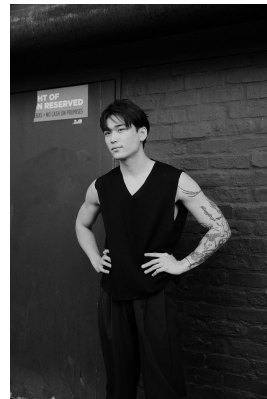

# BOSS MODELS

CAPE TOWN

## MICHAEL SUN

Height: 184cm Chest: 99cm Waist: 76cm Suit: 40 R Shoe: 11 UK Hair: Black Eyes: Brown