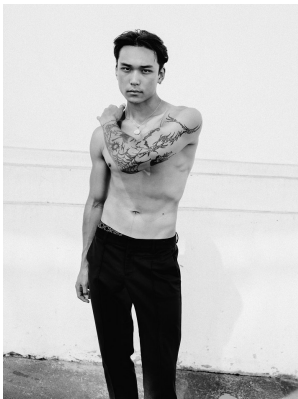

# BOSS MODELS

CAPE TOWN

## MICHAEL SUN

Height: 184cm Chest: 99cm Waist: 76cm Suit: 40 R Shoe: 11 UK Hair: Black Eyes: Brown