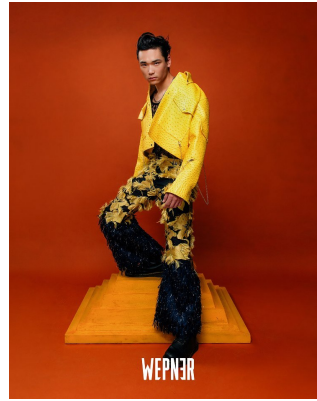

# BOSS MODELS

CAPE TOWN

## MICHAEL SUN

Height: 184cm Chest: 99cm Waist: 76cm Suit: 40 R Shoe: 11 UK Hair: Black Eyes: Brown