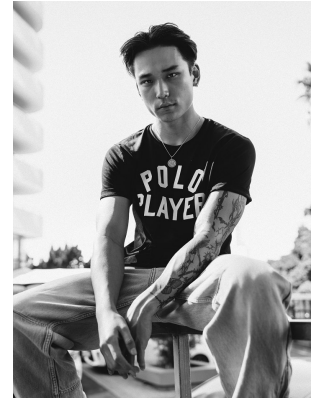

# BOSS MODELS

CAPE TOWN

## MICHAEL SUN

Height: 184cm Chest: 99cm Waist: 76cm Suit: 40 R Shoe: 11 UK Hair: Black Eyes: Brown