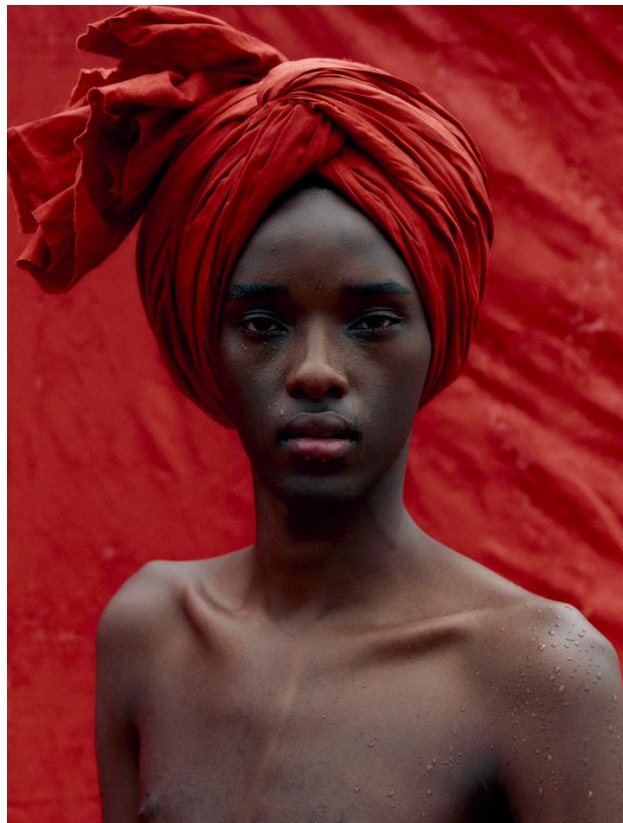

BOSS MODELS

CAPE TOWN

APHILE CARTER

Height: 190cm Chest: 80cm Waist: 81cm Suit: 32 L Shoe: 11 UK Hair: Black Eyes: Black

BOSS MODELS

CAPE TOWN

APHILE CARTER

Height: 190cm Chest: 80cm Waist: 81cm Suit: 32 L Shoe: 11 UK Hair: Black Eyes: Black

BOSS MODELS

CAPE TOWN

APHILE CARTER

Height: 190cm Chest: 80cm Waist: 81cm Suit: 32 L Shoe: 11 UK Hair: Black Eyes: Black