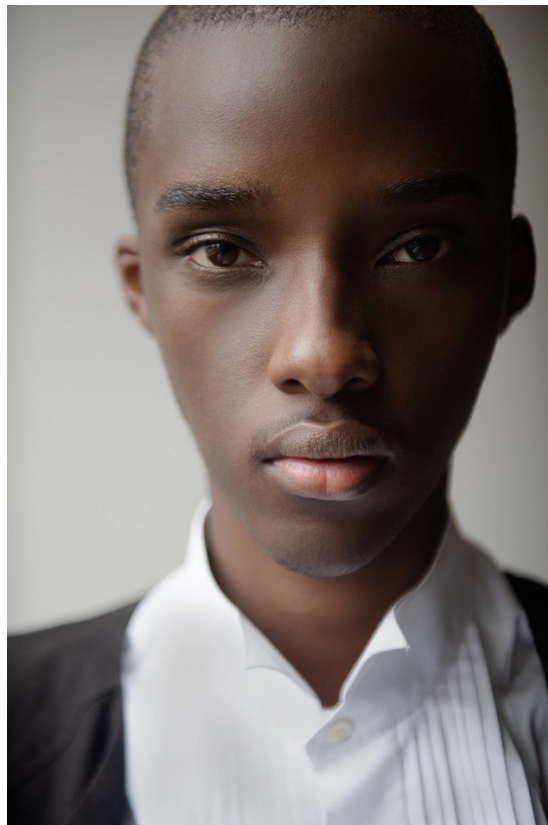

BOSS MODELS

CAPE TOWN

APHILE CARTER

Height: 190cm Chest: 80cm Waist: 81cm Suit: 32 L Shoe: 11 UK Hair: Black Eyes: Black

BOSS MODELS

CAPE TOWN

APHILE CARTER

Height: 190cm Chest: 80cm Waist: 81cm Suit: 32 L Shoe: 11 UK Hair: Black Eyes: Black

BOSS MODELS

CAPE TOWN

APHILE CARTER

Height: 190cm Chest: 80cm Waist: 81cm Suit: 32 L Shoe: 11 UK Hair: Black Eyes: Black