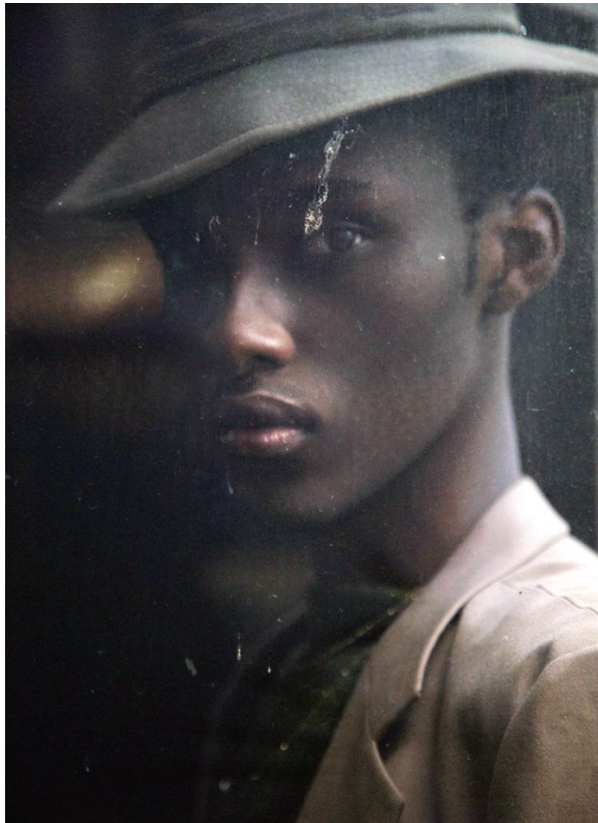

BOSS MODELS

CAPE TOWN

APHILE CARTER

Height: 190cm Chest: 80cm Waist: 81cm Suit: 32 L Shoe: 11 UK Hair: Black Eyes: Black

BOSS MODELS

CAPE TOWN

APHILE CARTER

Height: 190cm Chest: 80cm Waist: 81cm Suit: 32 L Shoe: 11 UK Hair: Black Eyes: Black