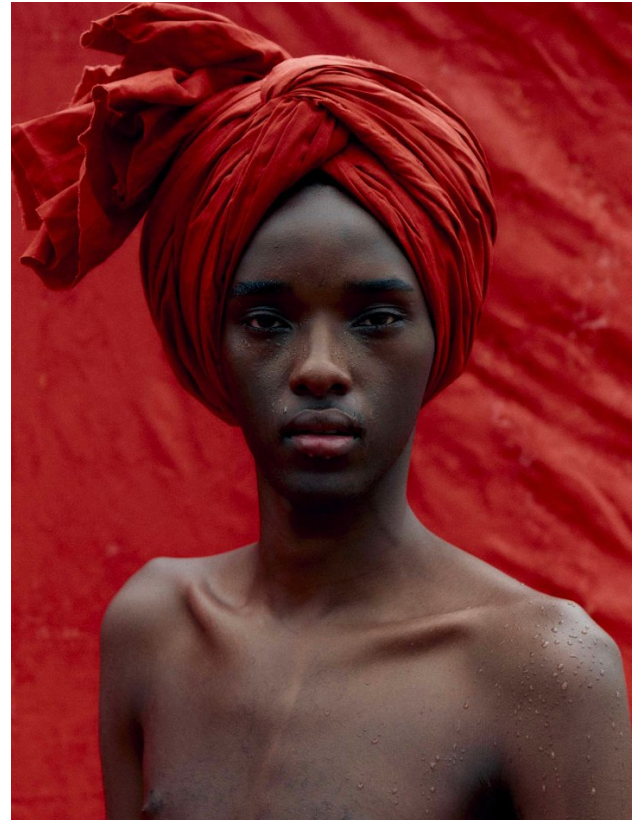

BOSS MODELS

CAPE TOWN

APHILE CARTER

Height: 190cm Chest: 80cm Waist: 81cm Suit: 32 L Shoe: 11 UK Hair: Black Eyes: Black

BOSS MODELS

CAPE TOWN

APHILE CARTER

Height: 190cm Chest: 80cm Waist: 81cm Suit: 32 L Shoe: 11 UK Hair: Black Eyes: Black

BOSS MODELS

CAPE TOWN

APHILE CARTER

Height: 190cm Chest: 80cm Waist: 81cm Suit: 32 L Shoe: 11 UK Hair: Black Eyes: Black