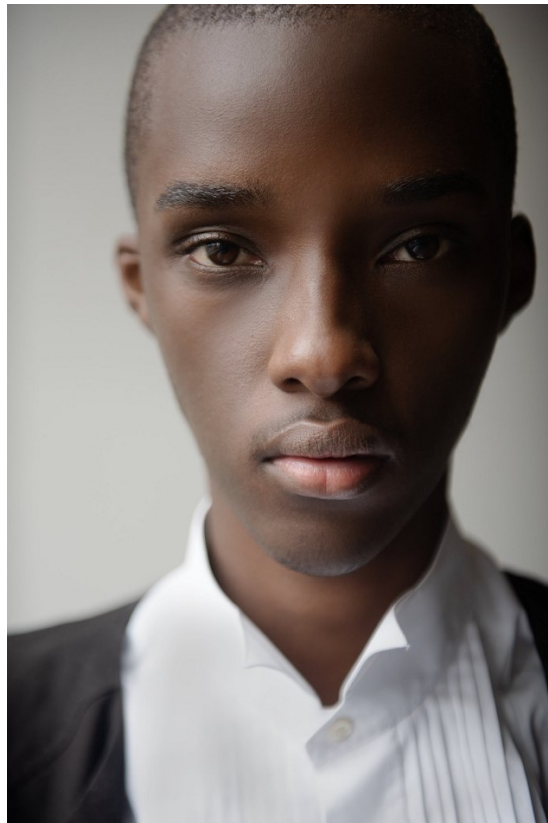

BOSS MODELS

CAPE TOWN

APHILE CARTER

Height: 190cm Chest: 80cm Waist: 81cm Suit: 32 L Shoe: 11 UK Hair: Black Eyes: Black

BOSS MODELS

CAPE TOWN

APHILE CARTER

Height: 190cm Chest: 80cm Waist: 81cm Suit: 32 L Shoe: 11 UK Hair: Black Eyes: Black

BOSS MODELS

CAPE TOWN

APHILE CARTER

Height: 190cm Chest: 80cm Waist: 81cm Suit: 32 L Shoe: 11 UK Hair: Black Eyes: Black