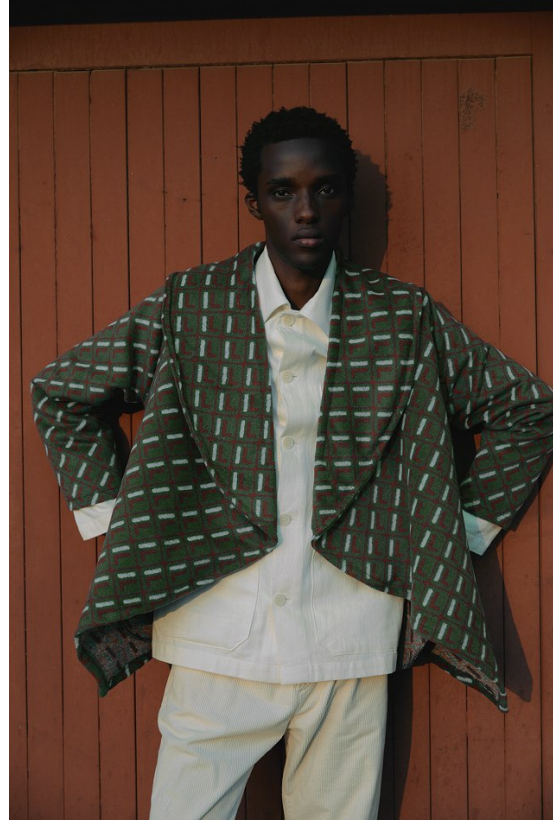

BOSS MODELS

CAPE TOWN

APHILE CARTER

Height: 190cm Chest: 80cm Waist: 81cm Suit: 32 L Shoe: 11 UK Hair: Black Eyes: Black

BOSS MODELS

CAPE TOWN

APHILE CARTER

Height: 190cm Chest: 80cm Waist: 81cm Suit: 32 L Shoe: 11 UK Hair: Black Eyes: Black

BOSS MODELS

CAPE TOWN

APHILE CARTER

Height: 190cm Chest: 80cm Waist: 81cm Suit: 32 L Shoe: 11 UK Hair: Black Eyes: Black